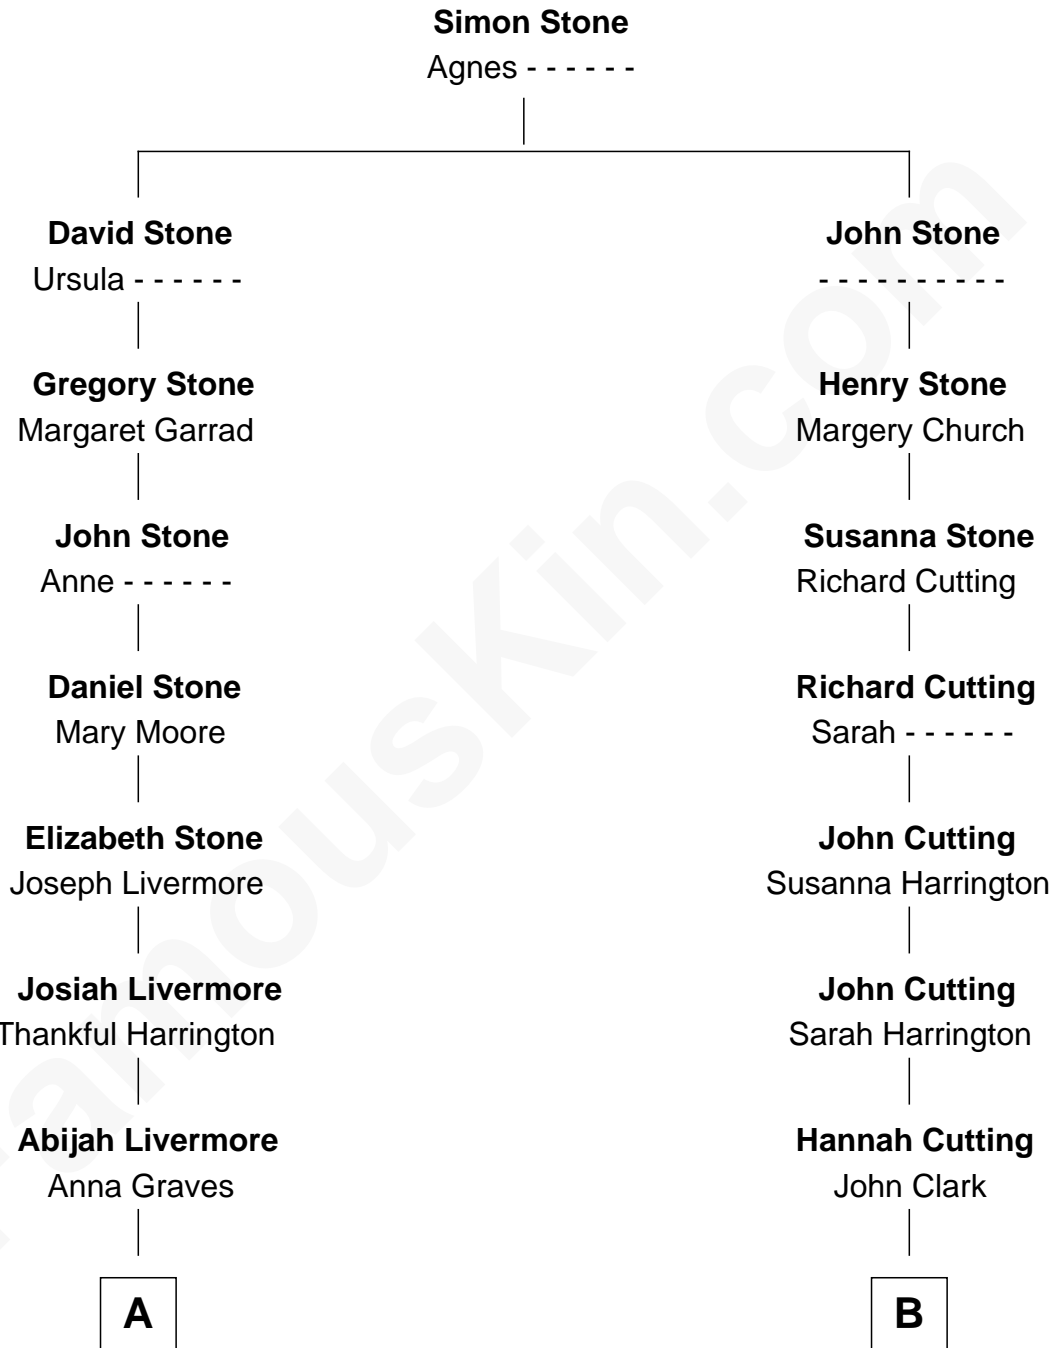

FamousKin.com Relationship Chart of

Charles Edward Merrill

Co-Founder of Merrill Lynch & Company

9th cousin 2 times removed of

Alpheus Felch

5th Governor of Michigan

A

Abijah Livermore
Rebecca Hammond

Justice Lot Livermore
Christiana Muzzy

Abigail L. Livermore
Riley Mead Merrill

Dr. Charles Morton Merrill
Octavia Wilson

Charles Edward Merrill
Co-Founder of Merrill Lynch & Co.

B

Lydia Clark
Abijah Felch

Daniel Felch
Sarah Piper

Alpheus Felch
5th Governor of Michigan

FamousKin.com