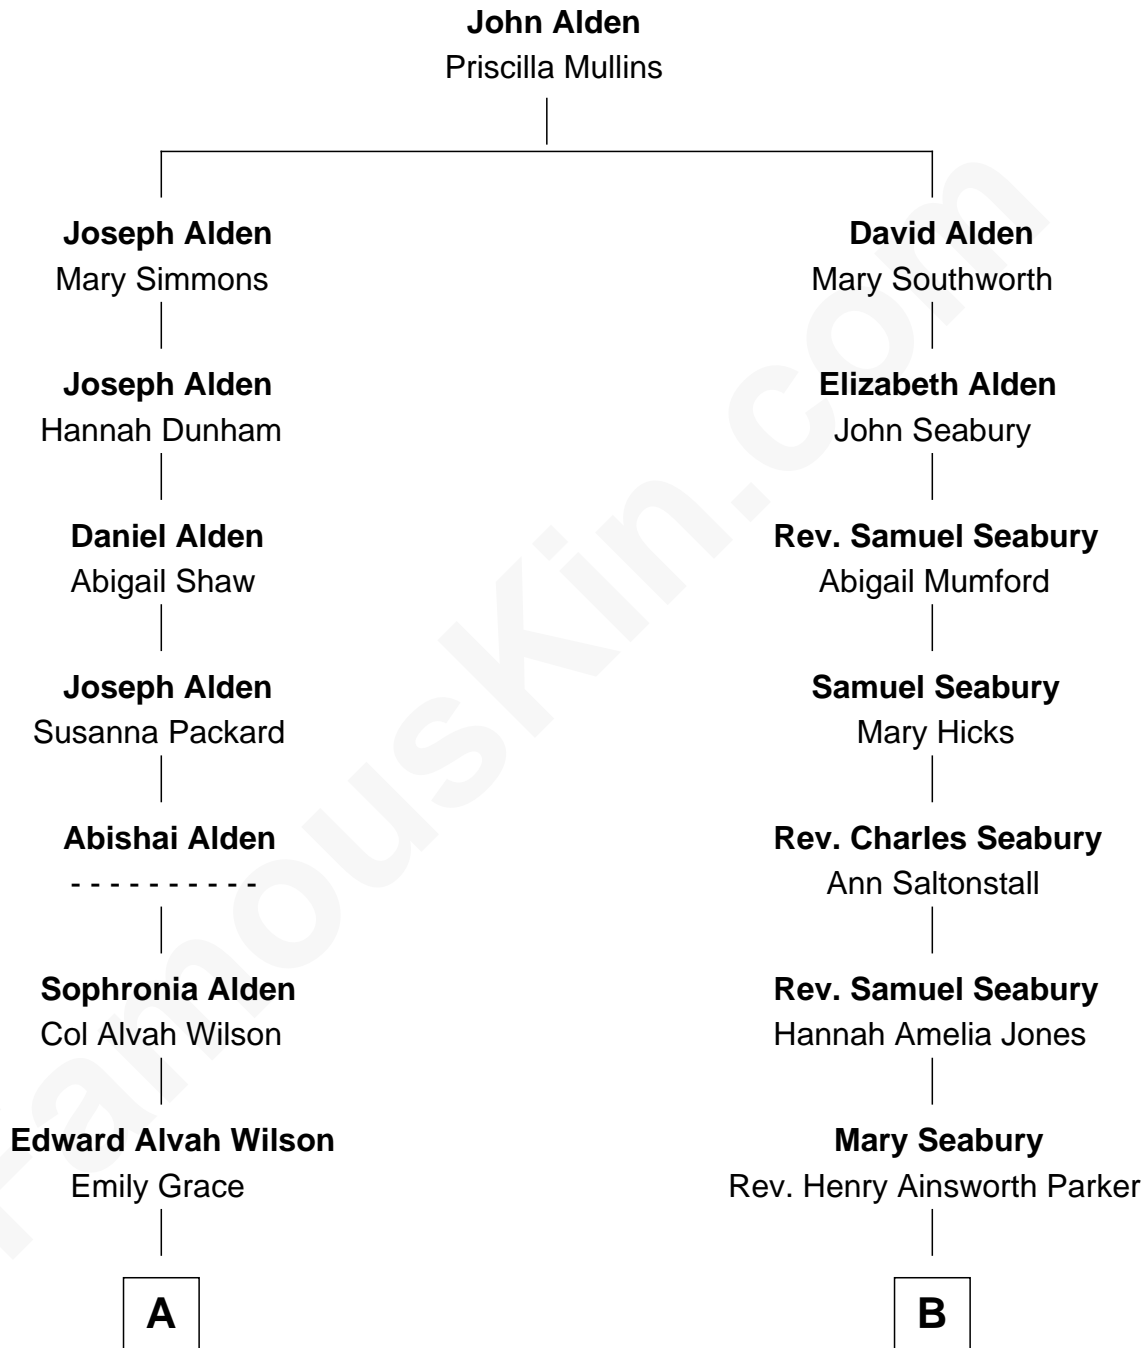

FamousKin.com Relationship Chart of

Charles Edward Merrill

Co-Founder of Merrill Lynch & Company

8th cousin 1 time removed of

Parker Stevenson

TV and Movie Actor

A

Octavia Wilson
Dr. Charles Morton Merrill

Charles Edward Merrill
Co-Founder of Merrill Lynch & Co.

B

Henry Seabury Parker
Marion Stevenson

Richard Stevenson Parker
Sarah Meade Price

Parker Stevenson
TV and Movie Actor

FamousKin.com