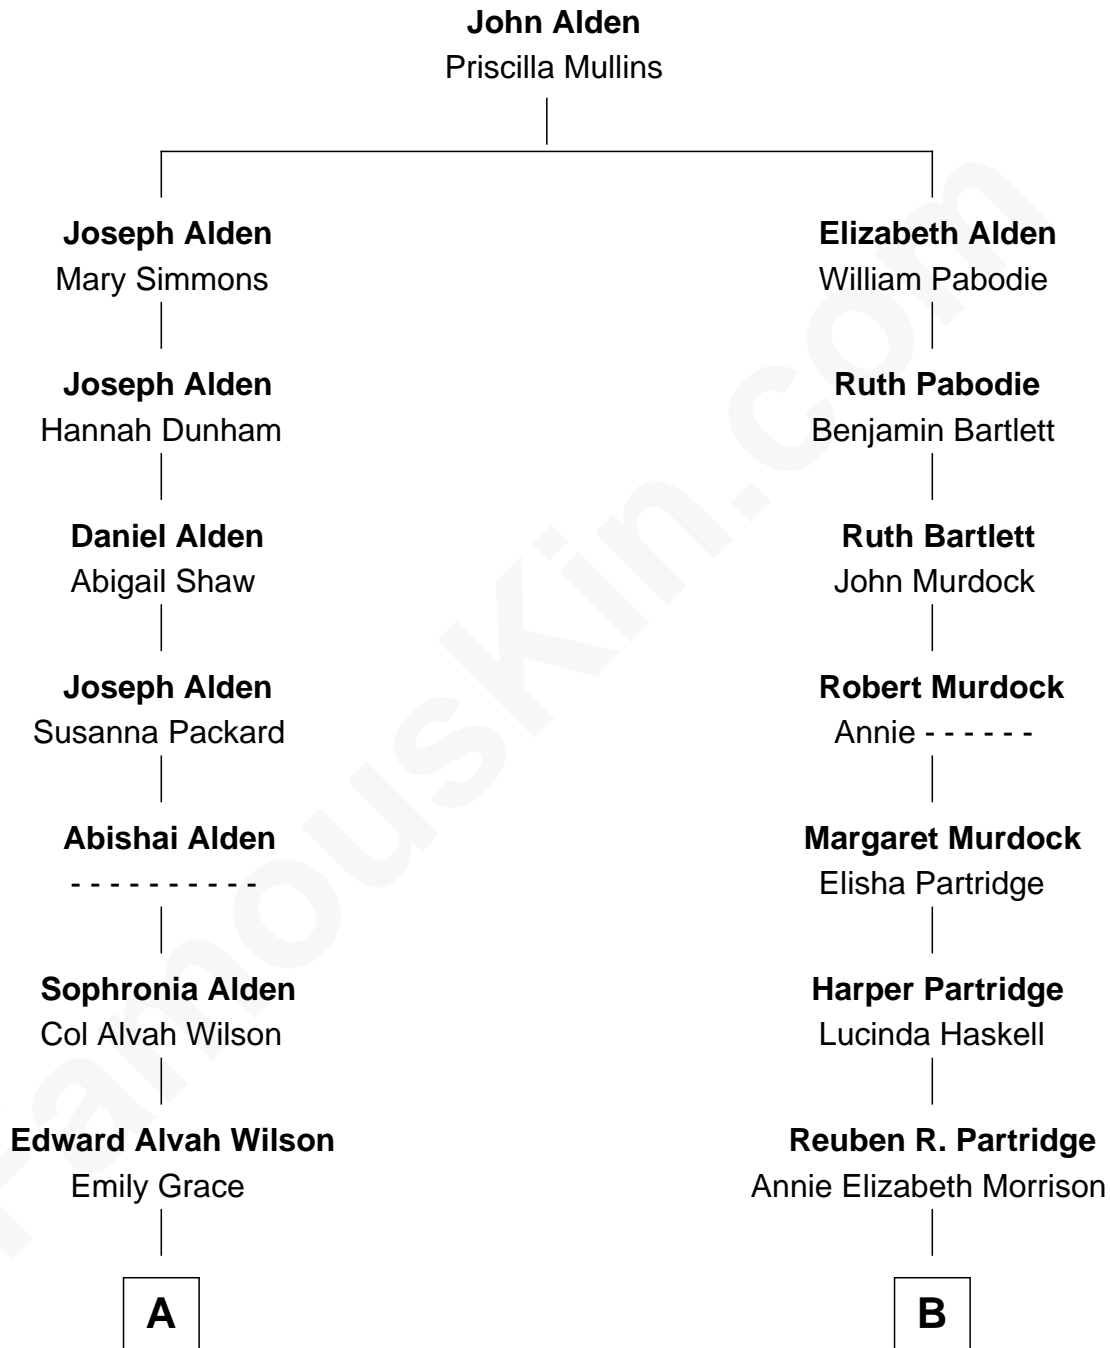

FamousKin.com Relationship Chart of

Charles Edward Merrill

Co-Founder of Merrill Lynch & Company

8th cousin 2 times removed of

Diane Brewster

TV and Movie Actress

A

Octavia Wilson
Dr. Charles Morton Merrill

Charles Edward Merrill
Co-Founder of Merrill Lynch & Co.

B

Jennie M. Partridge
William B. Sloane

Grace Anna Sloane
Reginald Raymond Brewster

Phillip Sloane Brewster
Geraldine Craddock

Diane Brewster
TV and Movie Actress