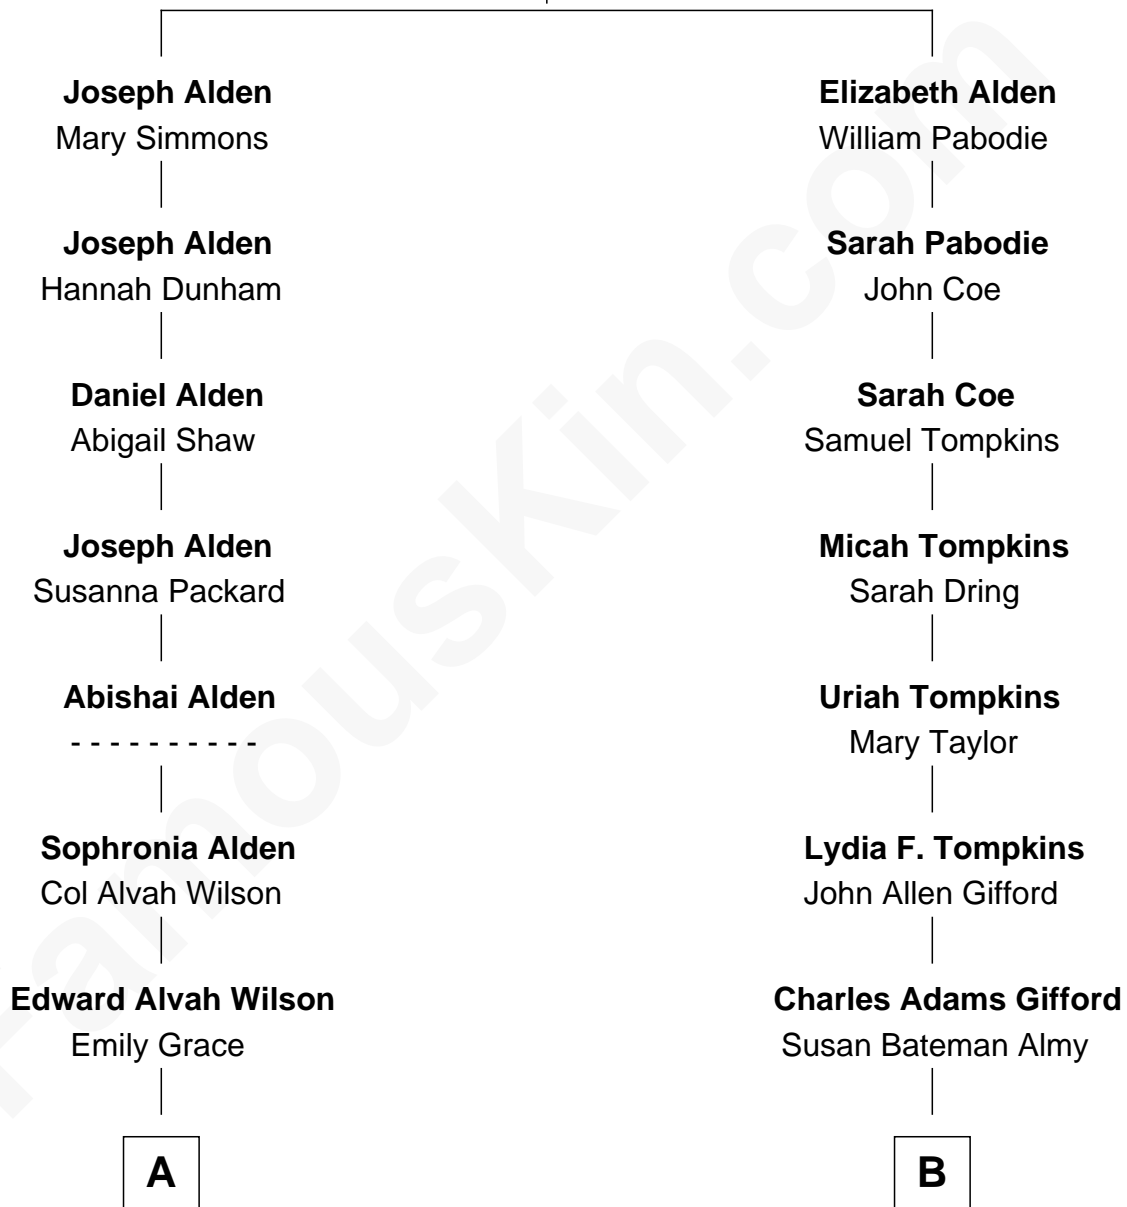

FamousKin.com Relationship Chart of

Charles Edward Merrill

Co-Founder of Merrill Lynch & Company

8th cousin 1 time removed of

Marilyn Monroe

Actress, Model, and Singer

John Alden
Priscilla Mullins

A

Octavia Wilson
Dr. Charles Morton Merrill

Charles Edward Merrill
Co-Founder of Merrill Lynch & Co.

B

Frederick Almy Gifford
Elizabeth Easton Tennant

Charles Stanley Gifford
Gladys Pearl Monroe

Marilyn Monroe
Actress, Model, and Singer