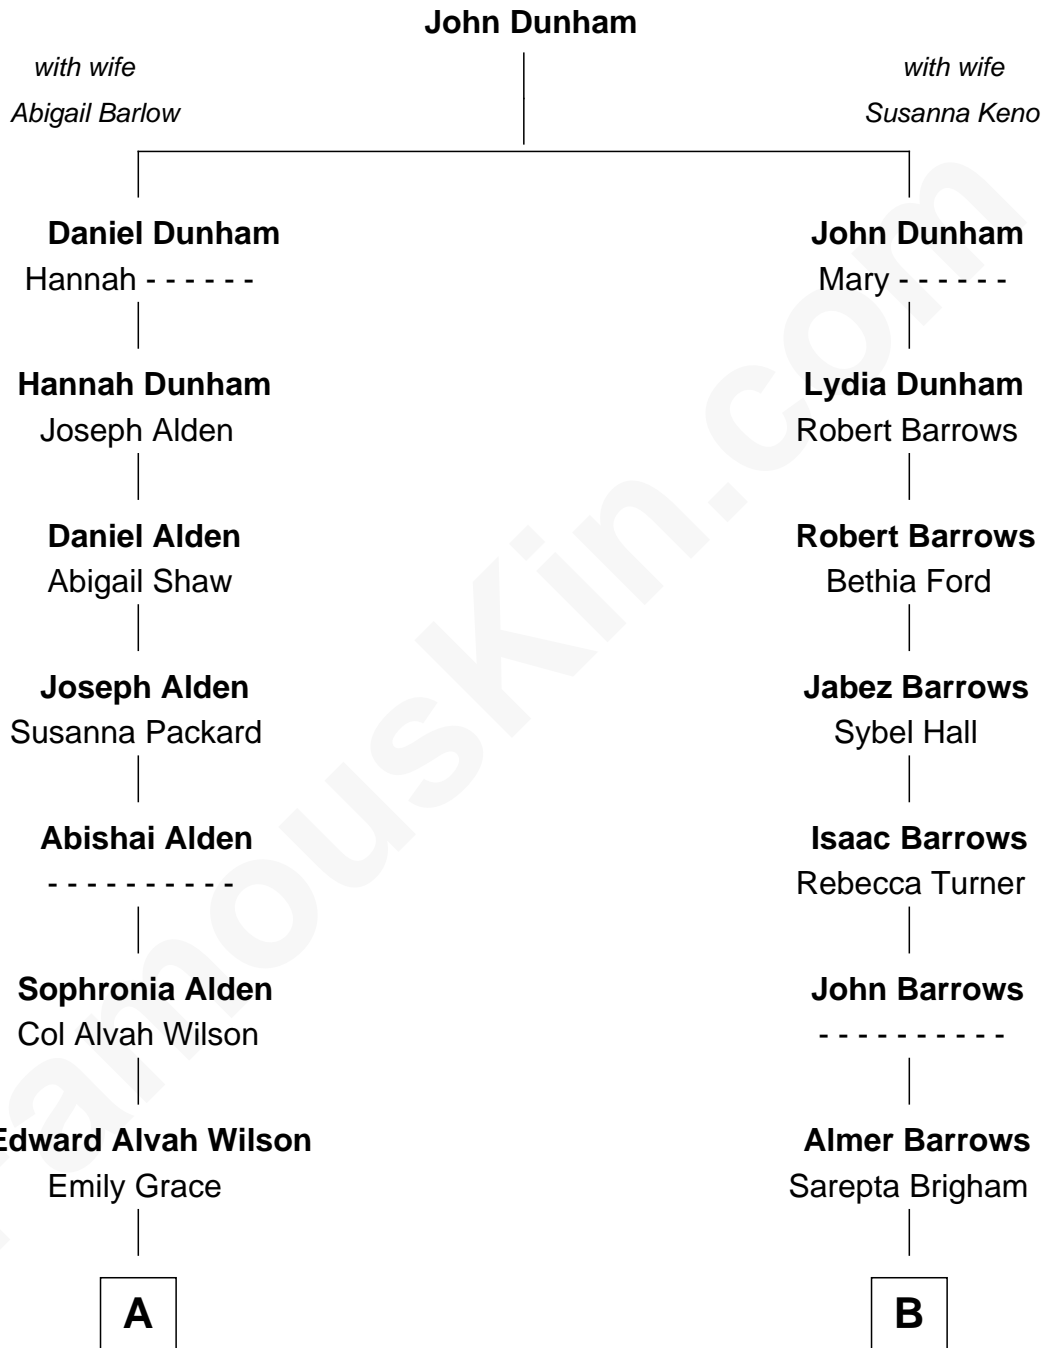

# FamousKin.com Relationship Chart of

**Charles Edward Merrill**

*Co-Founder of Merrill Lynch & Company*

8th cousin 3 times removed of

**Sydney Biddle Barrows**

*Mayflower Madam*

**A**

**Octavia Wilson**  
Dr. Charles Morton Merrill

**Charles Edward Merrill**  
*Co-Founder of Merrill Lynch & Co.*

**B**

**Walter Almer Barrows**  
Mary Hughes Wales

**Walter Almer Barrows**  
Sarah Olive Byers

**Donald Byers Barrows**  
Sydney Biddle

**Donald Byers Barrows**  
Jeannette Ballantine

**Sydney Biddle Barrows**  
*Mayflower Madam*