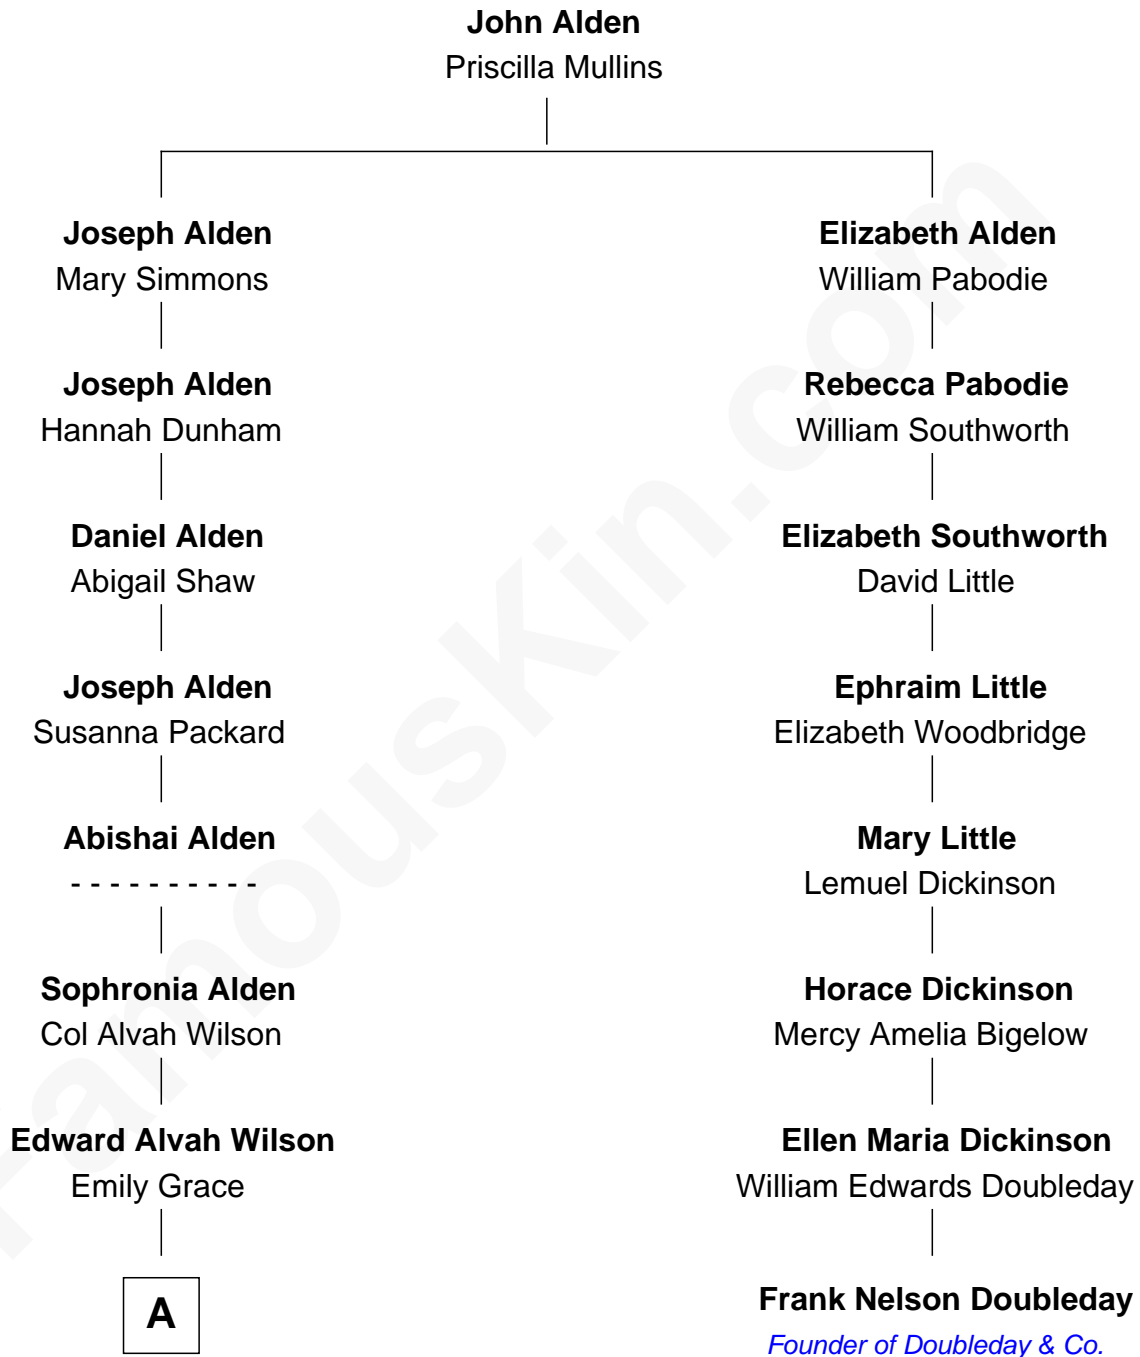

FamousKin.com Relationship Chart of

Charles Edward Merrill

Co-Founder of Merrill Lynch & Company

7th cousin 1 time removed of

Frank Nelson Doubleday

Founder of Doubleday & Co.

A

—
Octavia Wilson
Dr. Charles Morton Merrill

—
Charles Edward Merrill
Co-Founder of Merrill Lynch & Co.

FamousKin.com