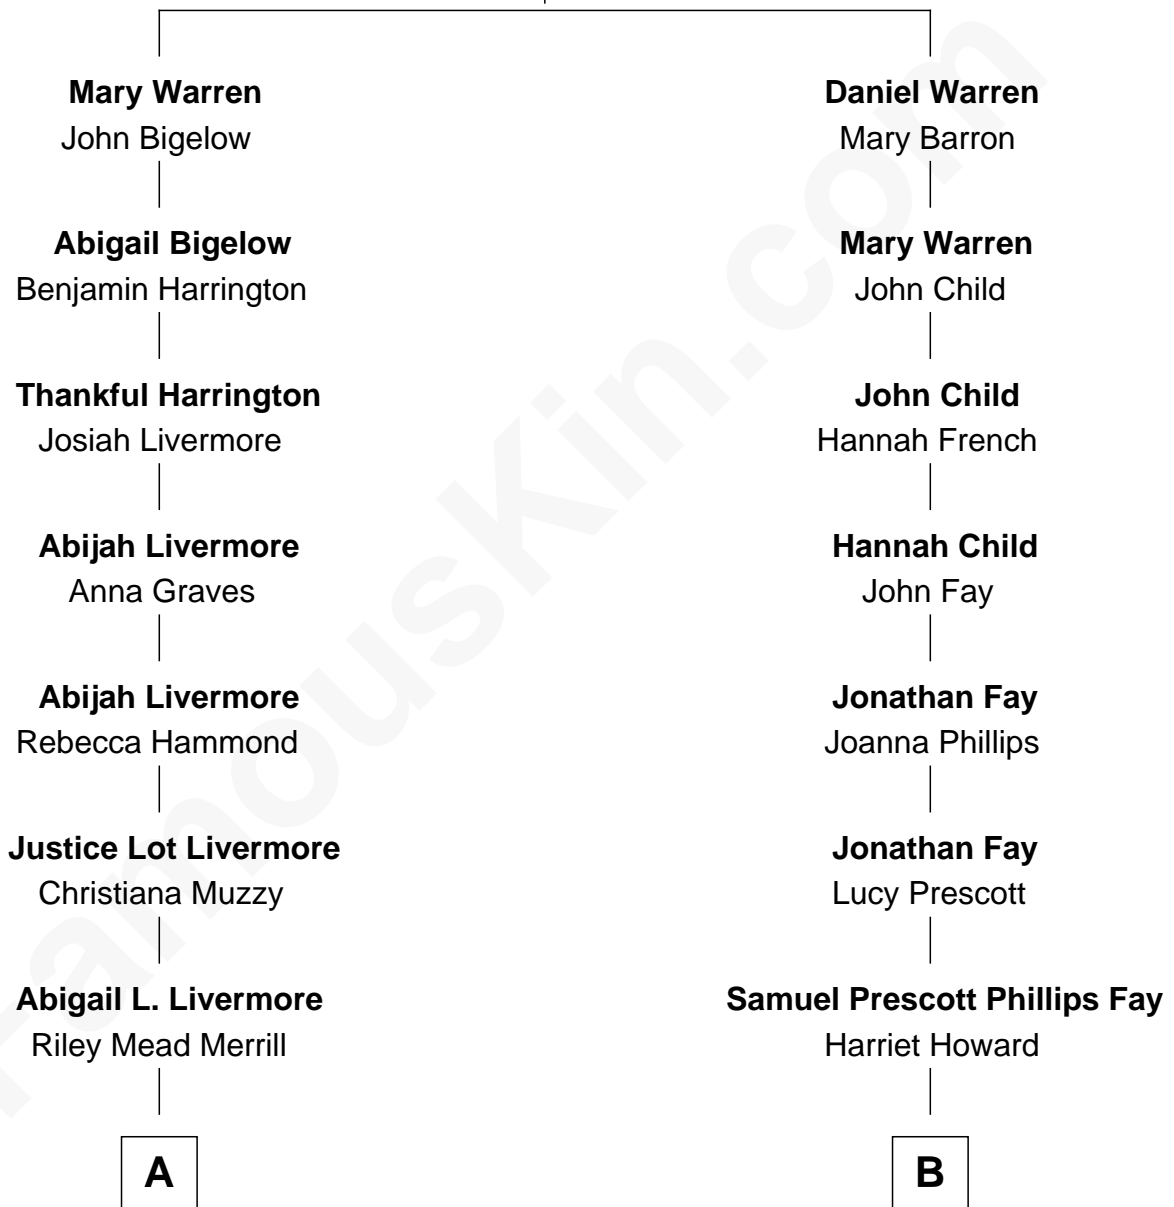

FamousKin.com Relationship Chart of

Charles Edward Merrill

Co-Founder of Merrill Lynch & Company

8th cousin 4 times removed of

George W. Bush

43rd U.S. President

John Warren
Margaret - - - - -

A

Dr. Charles Morton Merrill

Octavia Wilson

Charles Edward Merrill

Co-Founder of Merrill Lynch & Co.

B

Samuel Howard Fay

Susan Montfort Shellman

Harriet Eleanor Fay

Rev. James Smith Bush

Samuel Prescott Bush

Flora Sheldon

Prescott Sheldon Bush

Dorothy Wear Walker

George Herbert Walker Bush

Barbara Pierce

George W. Bush