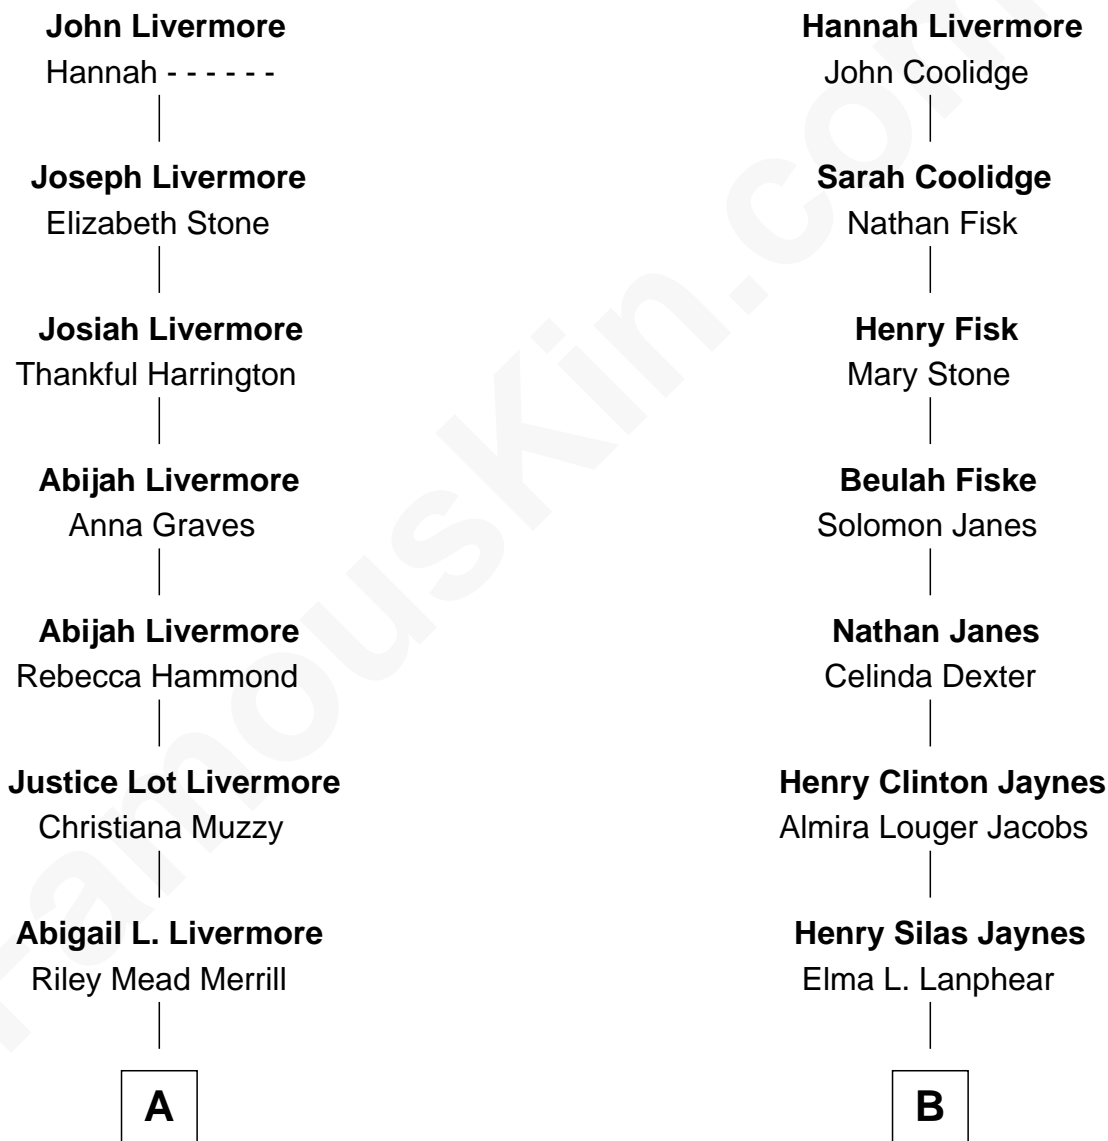

# FamousKin.com Relationship Chart of

**Charles Edward Merrill**

*Co-Founder of Merrill Lynch & Company*

8th cousin of

**Henry Fonda**

*Movie Actor*

**John Livermore**  
Grace Sherman

**A**

**Dr. Charles Morton Merrill**

Octavia Wilson

**Charles Edward Merrill**

*Co-Founder of Merrill Lynch & Co.*

**B**

**Herberta Elma Jaynes**

William Brace Fonda

**Henry Fonda**