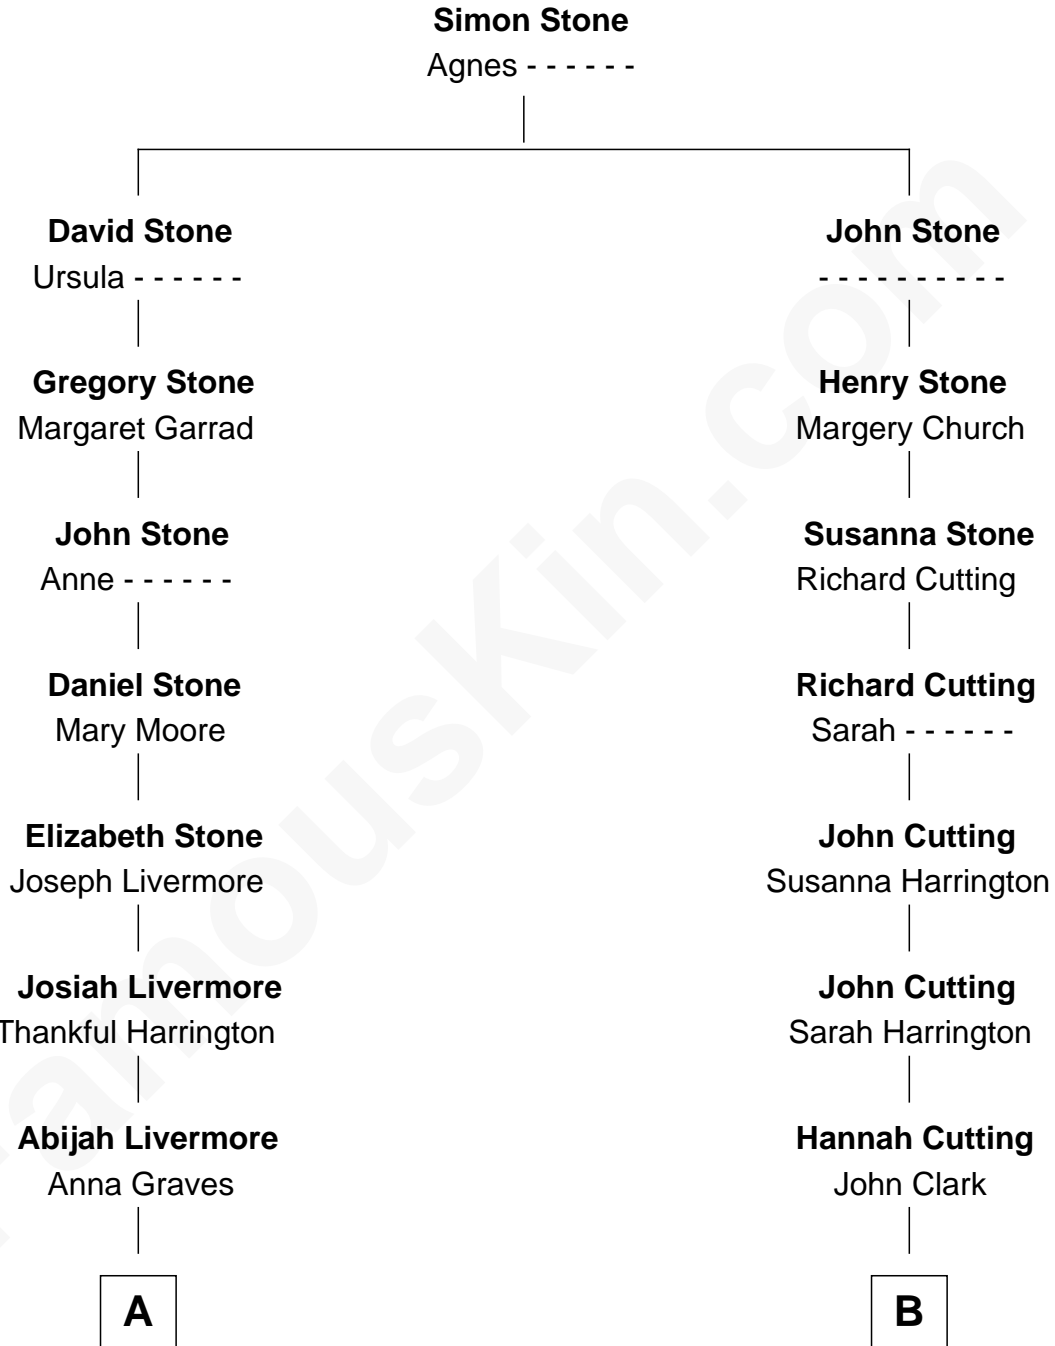

FamousKin.com Relationship Chart of

Charles Edward Merrill

Co-Founder of Merrill Lynch & Company

9th cousin 2 times removed of

Hannibal Hamlin

15th U.S. Vice-President

A

Abijah Livermore
Rebecca Hammond

Justice Lot Livermore
Christiana Muzzy

Abigail L. Livermore
Riley Mead Merrill

Dr. Charles Morton Merrill
Octavia Wilson

Charles Edward Merrill
Co-Founder of Merrill Lynch & Co.

B

Hannah Clark
Elijah Livermore

Anna Livermore
Dr. Cyrus Hamlin

Hannibal Hamlin
15th U.S. Vice-President