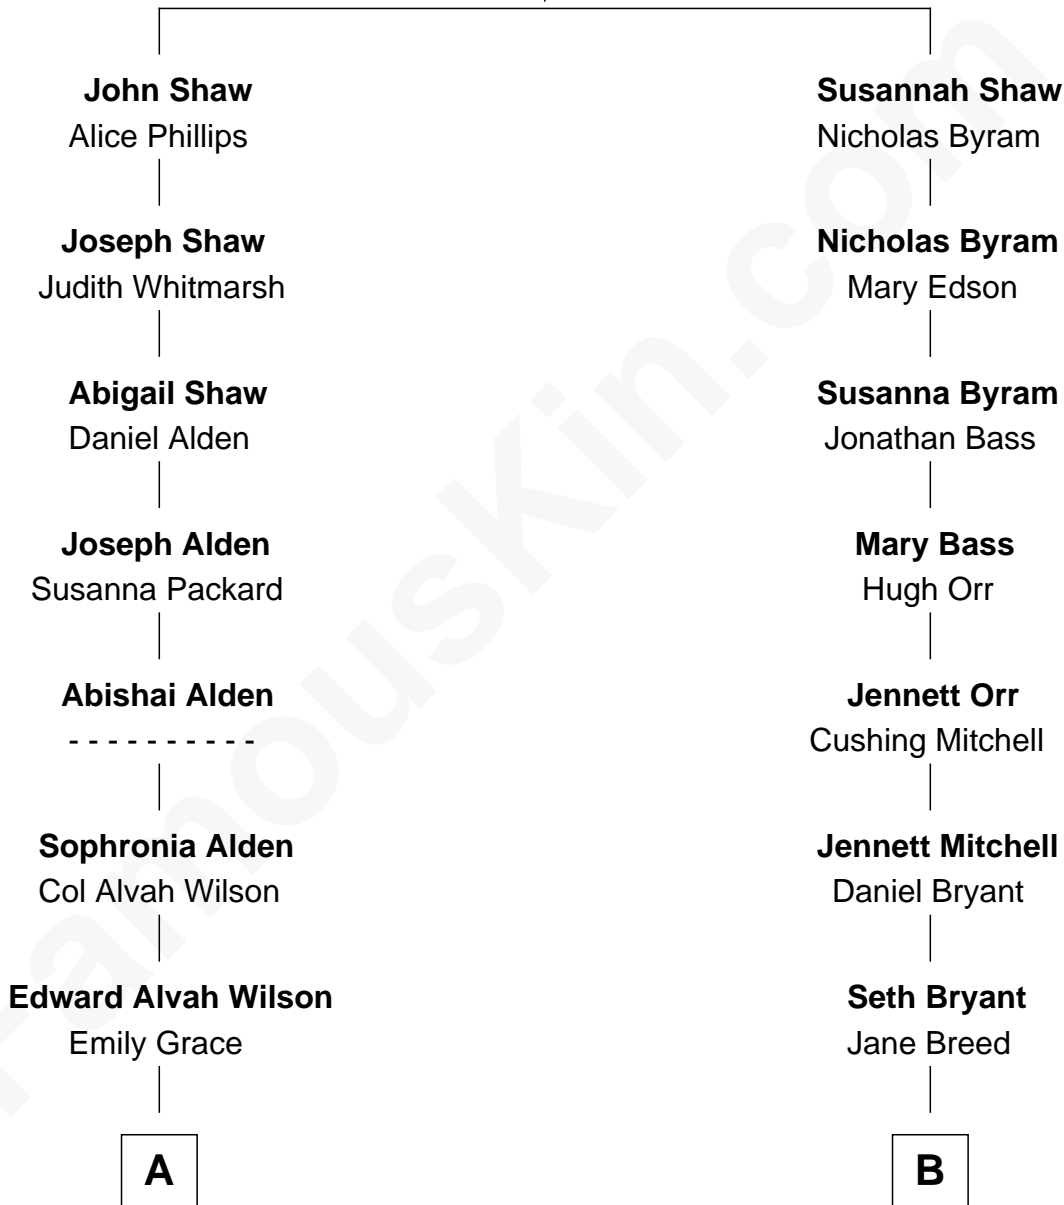

FamousKin.com Relationship Chart of

Charles Edward Merrill

Co-Founder of Merrill Lynch & Company

8th cousin of

James B. Conant

President of Harvard University

Abraham Shaw

Bridget Best

A

Octavia Wilson
Dr. Charles Morton Merrill

Charles Edward Merrill
Co-Founder of Merrill Lynch & Co.

B

Jennett Orr Bryant
James Scott Conant

James B. Conant
President of Harvard University

FamousKin.com