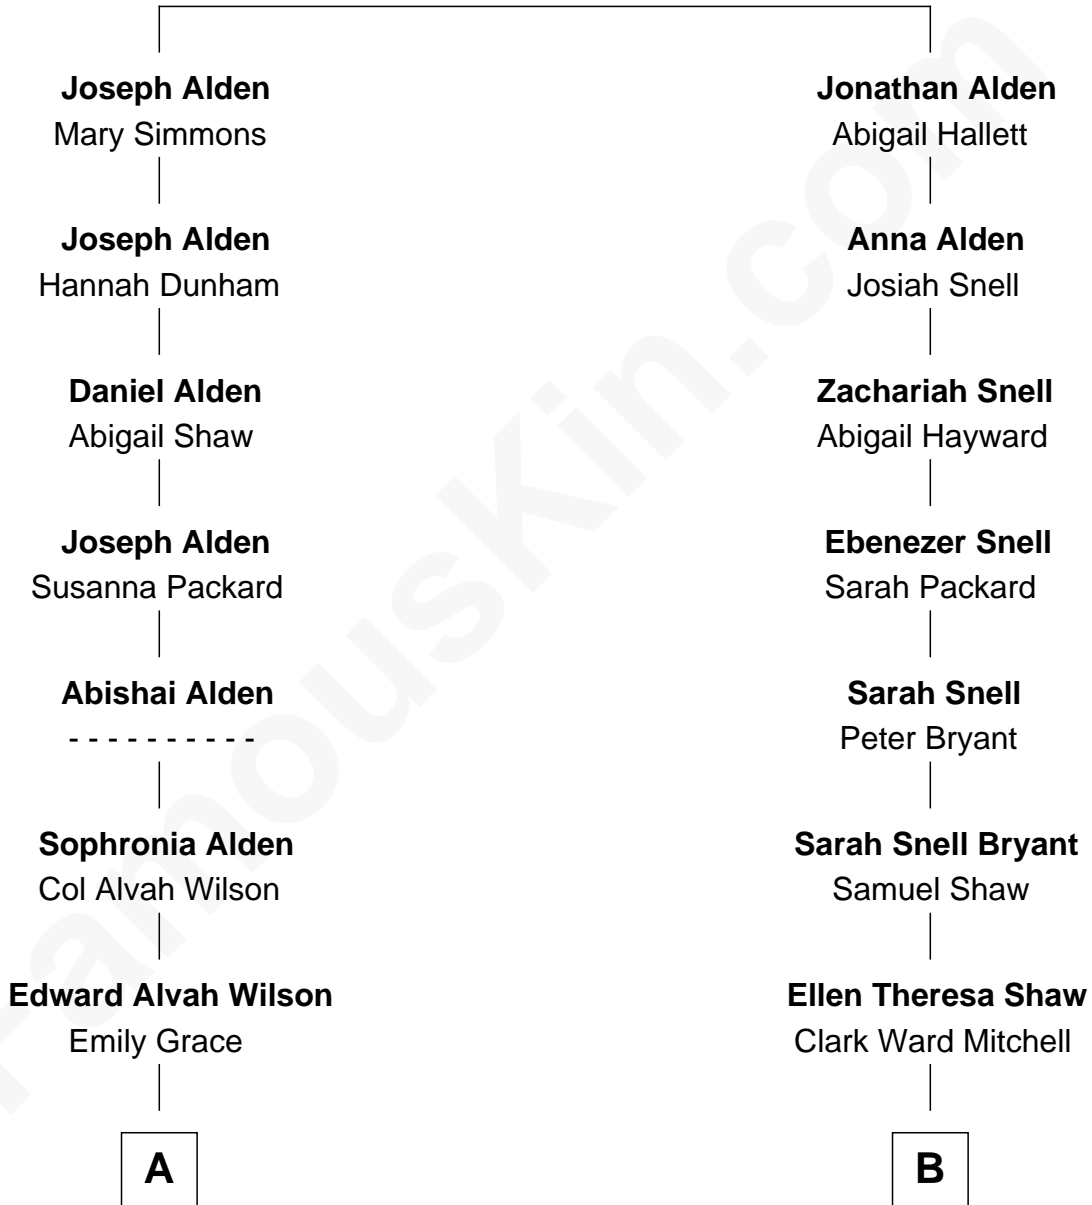

# FamousKin.com Relationship Chart of

**Charles Edward Merrill**

*Co-Founder of Merrill Lynch & Company*

8th cousin 1 time removed of

**Julia Child**

*American Chef, Author and TV Personality*

**John Alden**  
Priscilla Mullins

**A**

**Octavia Wilson**  
Dr. Charles Morton Merrill

**Charles Edward Merrill**  
*Co-Founder of Merrill Lynch & Co.*

**B**

**Julia Clark Mitchell**  
Byron Weston

**Julia Carolyn Weston**  
John McWilliams