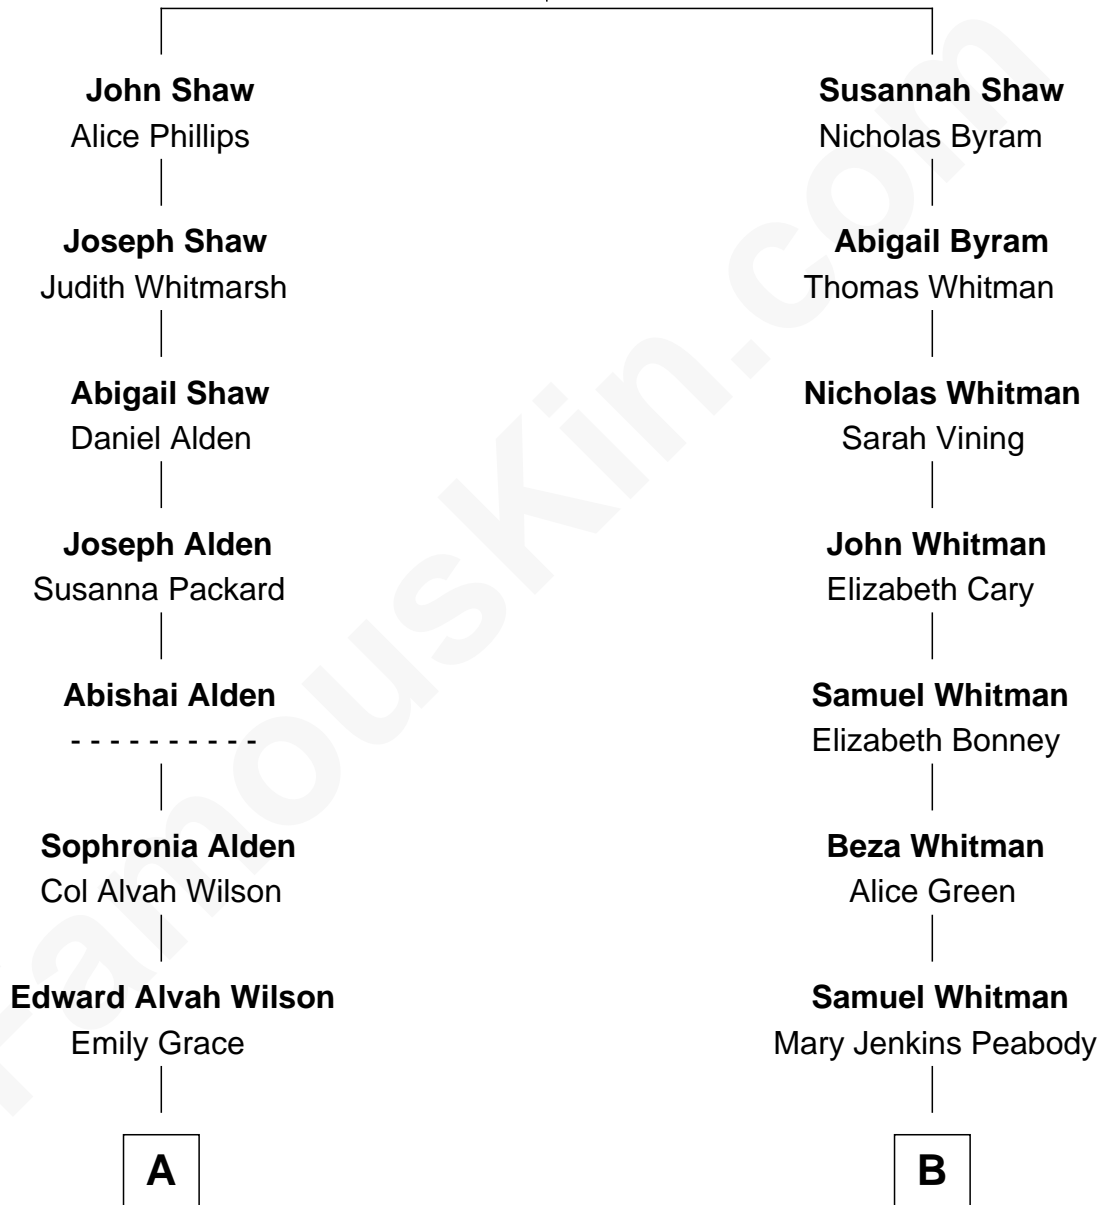

FamousKin.com Relationship Chart of

Charles Edward Merrill

Co-Founder of Merrill Lynch & Company

8th cousin 3 times removed of

Grace Slick

Singer, Songwriter - Jefferson Airplane

Abraham Shaw

Bridget Best

A

Octavia Wilson
Dr. Charles Morton Merrill

Charles Edward Merrill
Co-Founder of Merrill Lynch & Co.

B

Perrin Beza Whitman
Priscilla Mace Parker

Elizabeth Auzelia Whitman
Henry Kelso Barnett

Marcus Whitman Barnett
Mary Sue Neill

Virginia Barnett
Ivan Wilford Wing

Grace Slick
Singer, Songwriter - Jefferson Airplane

FamousKin.com