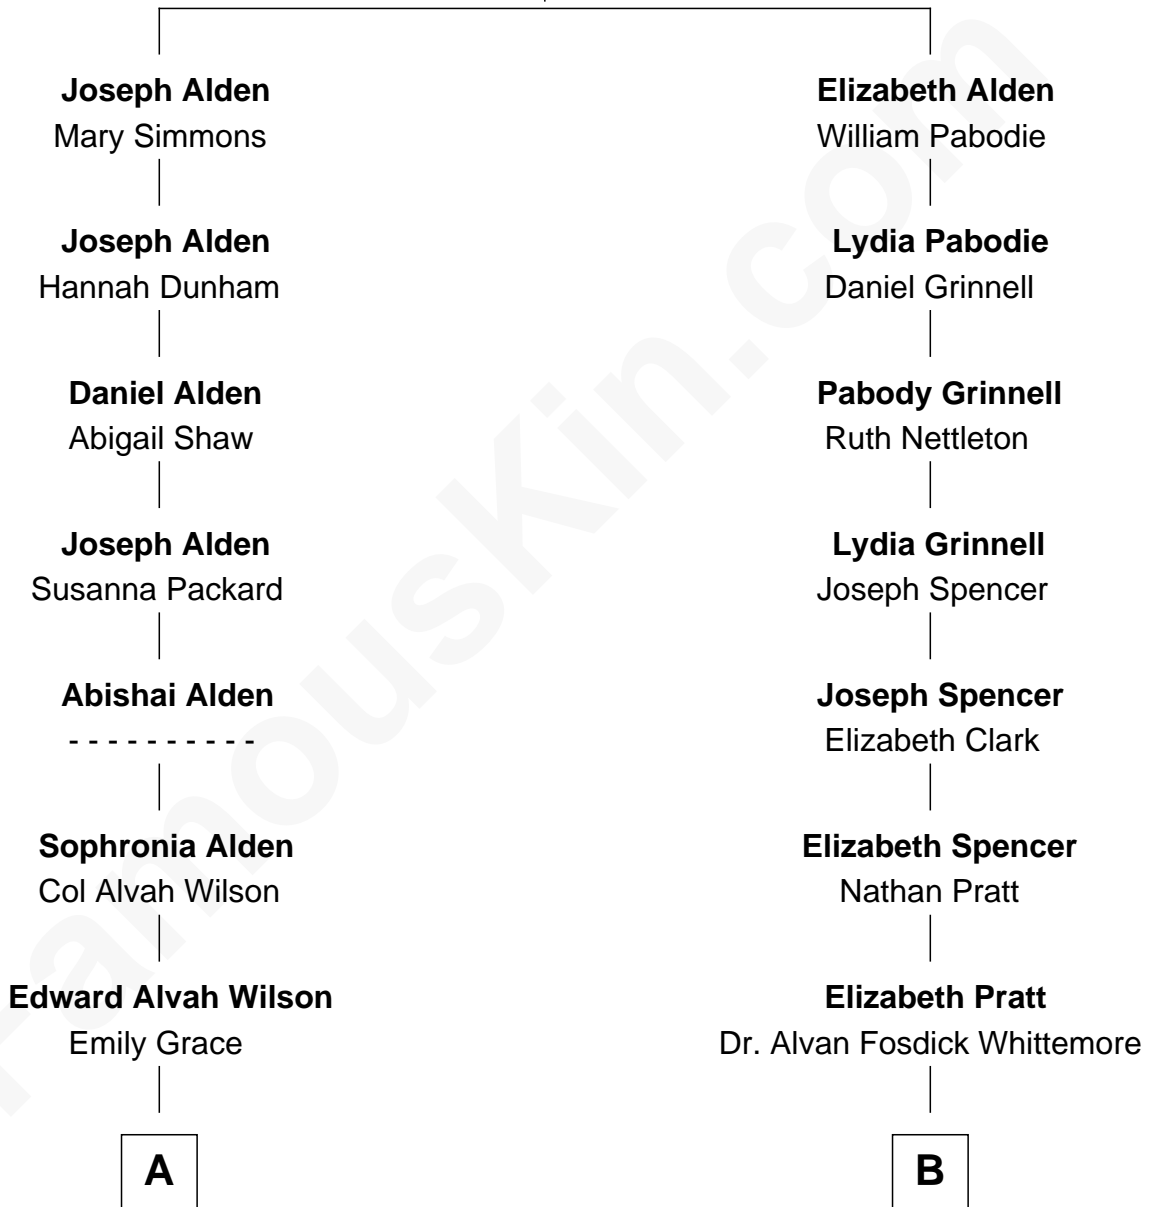

FamousKin.com Relationship Chart of

Charles Edward Merrill

Co-Founder of Merrill Lynch & Company

8th cousin 4 times removed of

Ellen DeGeneres

Comedienne and TV Personality

John Alden
Priscilla Mullins

A

Octavia Wilson
Dr. Charles Morton Merrill

Charles Edward Merrill
Co-Founder of Merrill Lynch & Co.

B

George Whittemore
Cordelia Jenkins Dozer

Mary Whittemore
Joseph C. DeGeneres

Alfred George DeGeneres
Julia E. Billiu