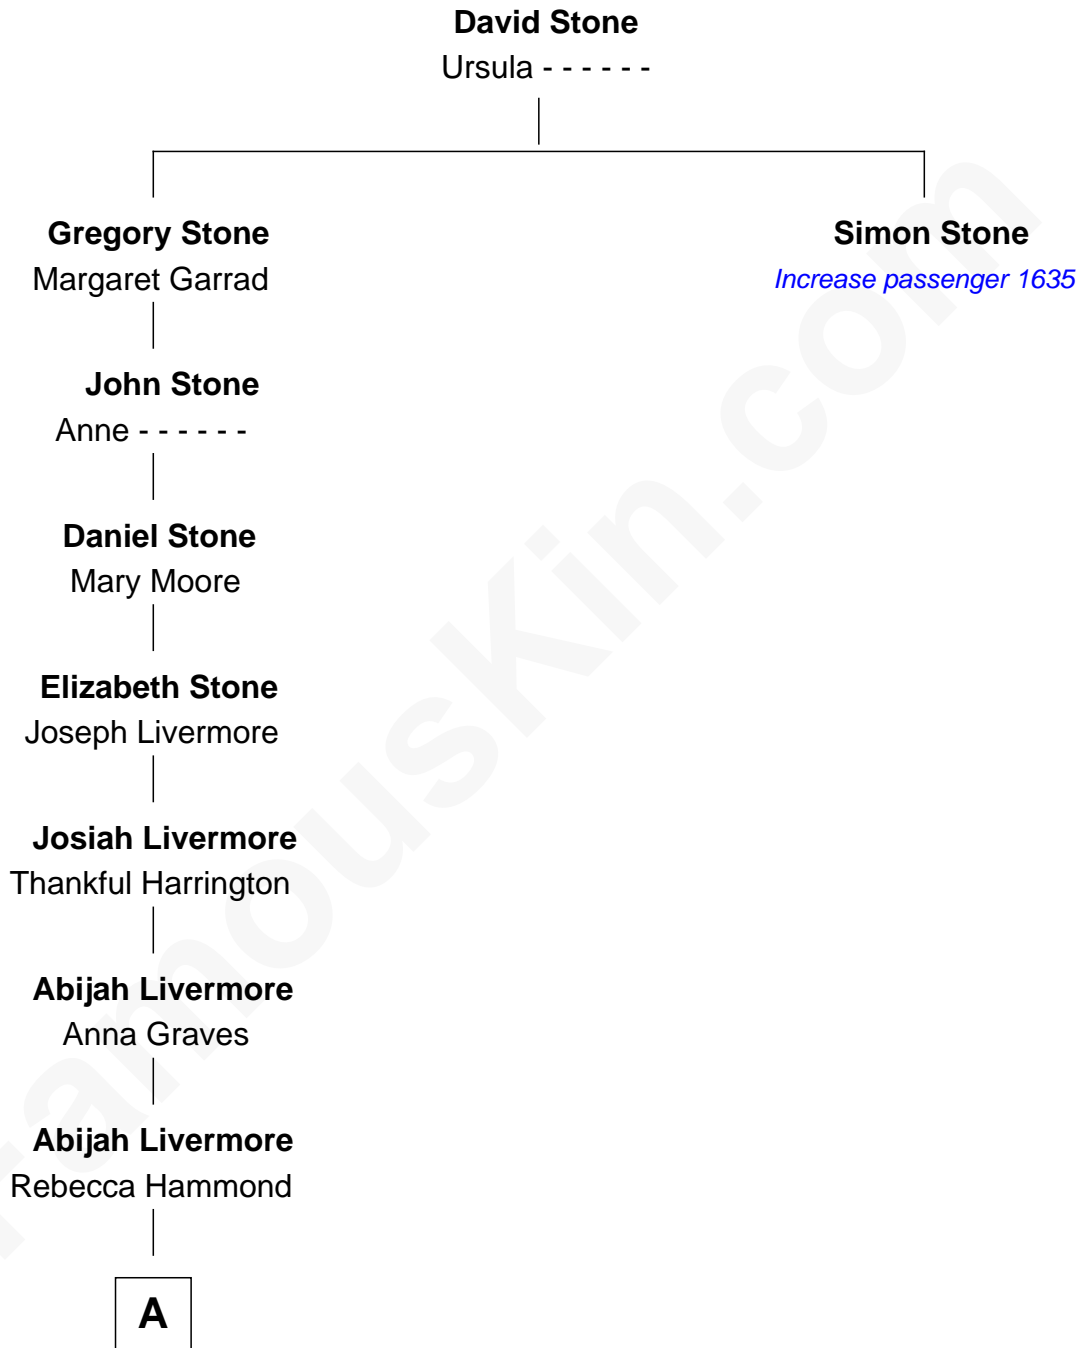

FamousKin.com Relationship Chart of

Charles Edward Merrill

Co-Founder of Merrill Lynch & Company

8th great-grandnephew of

Simon Stone

(c1585/6 - 1665) Increase passenger 1635

A

Justice Lot Livermore