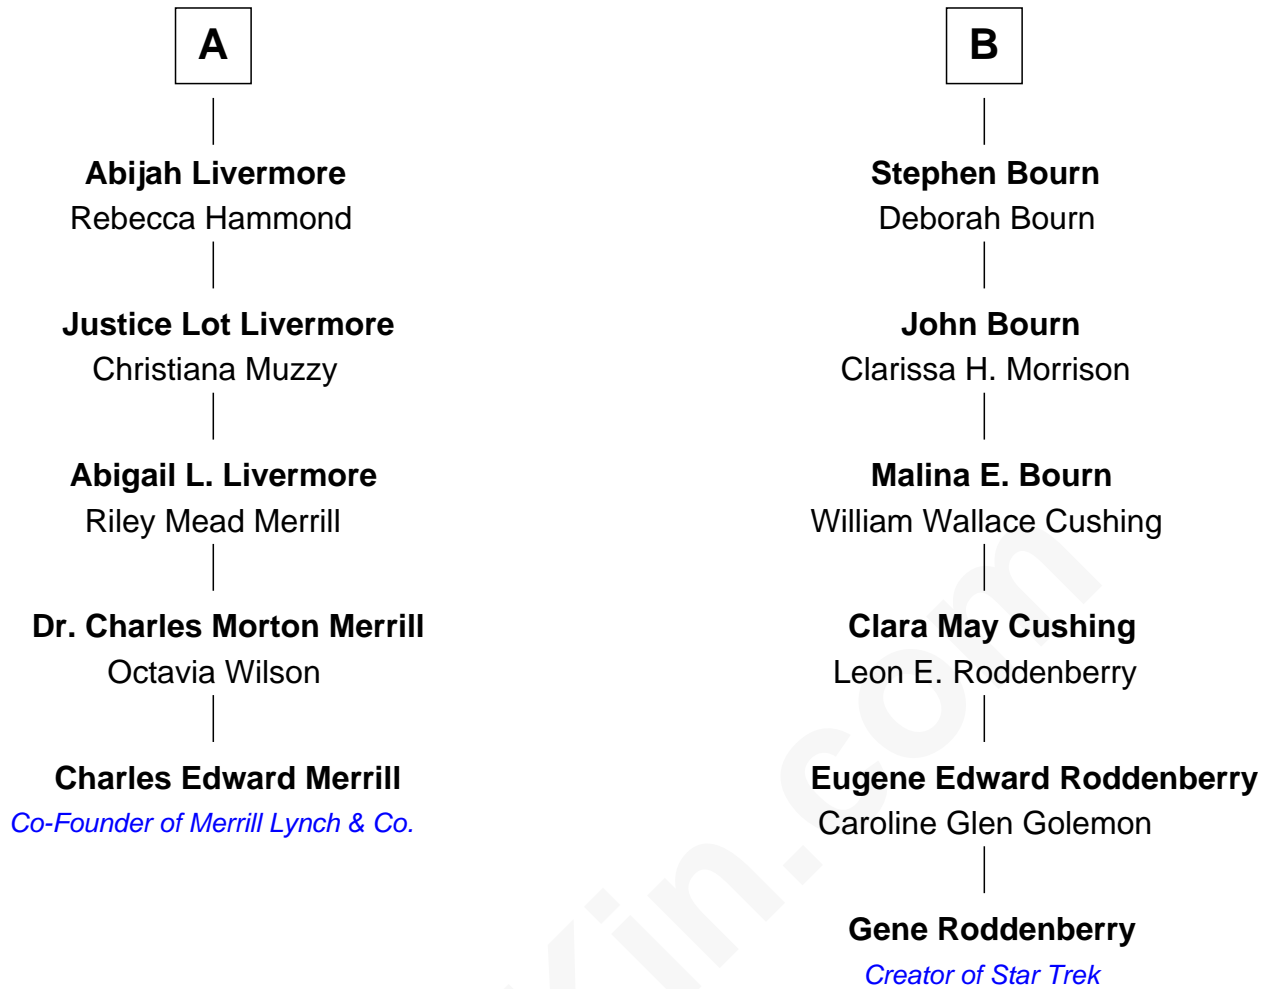

FamousKin.com Relationship Chart of

Charles Edward Merrill

Co-Founder of Merrill Lynch & Company

11th cousin 1 time removed of

Gene Roddenberry

Creator of Star Trek

Henry Sherman

Agnes - - - - -

Joseph Livermore

Elizabeth Stone

Josiah Livermore

Thankful Harrington

Abijah Livermore

Anna Graves

A

Henry Sherman

Susan Lawrence

Samuel Sherman

Philippa Ward

Philip Sherman

Sarah Odging

Samuel Sherman

Martha Tripp

Sarah Sherman

Samuel Chase

Elisha Chase

Elizabeth Wheaton

Charity Chase

Stephen Bourn

B

Gene Roddenberry photo by [NASA on the Commons](#)