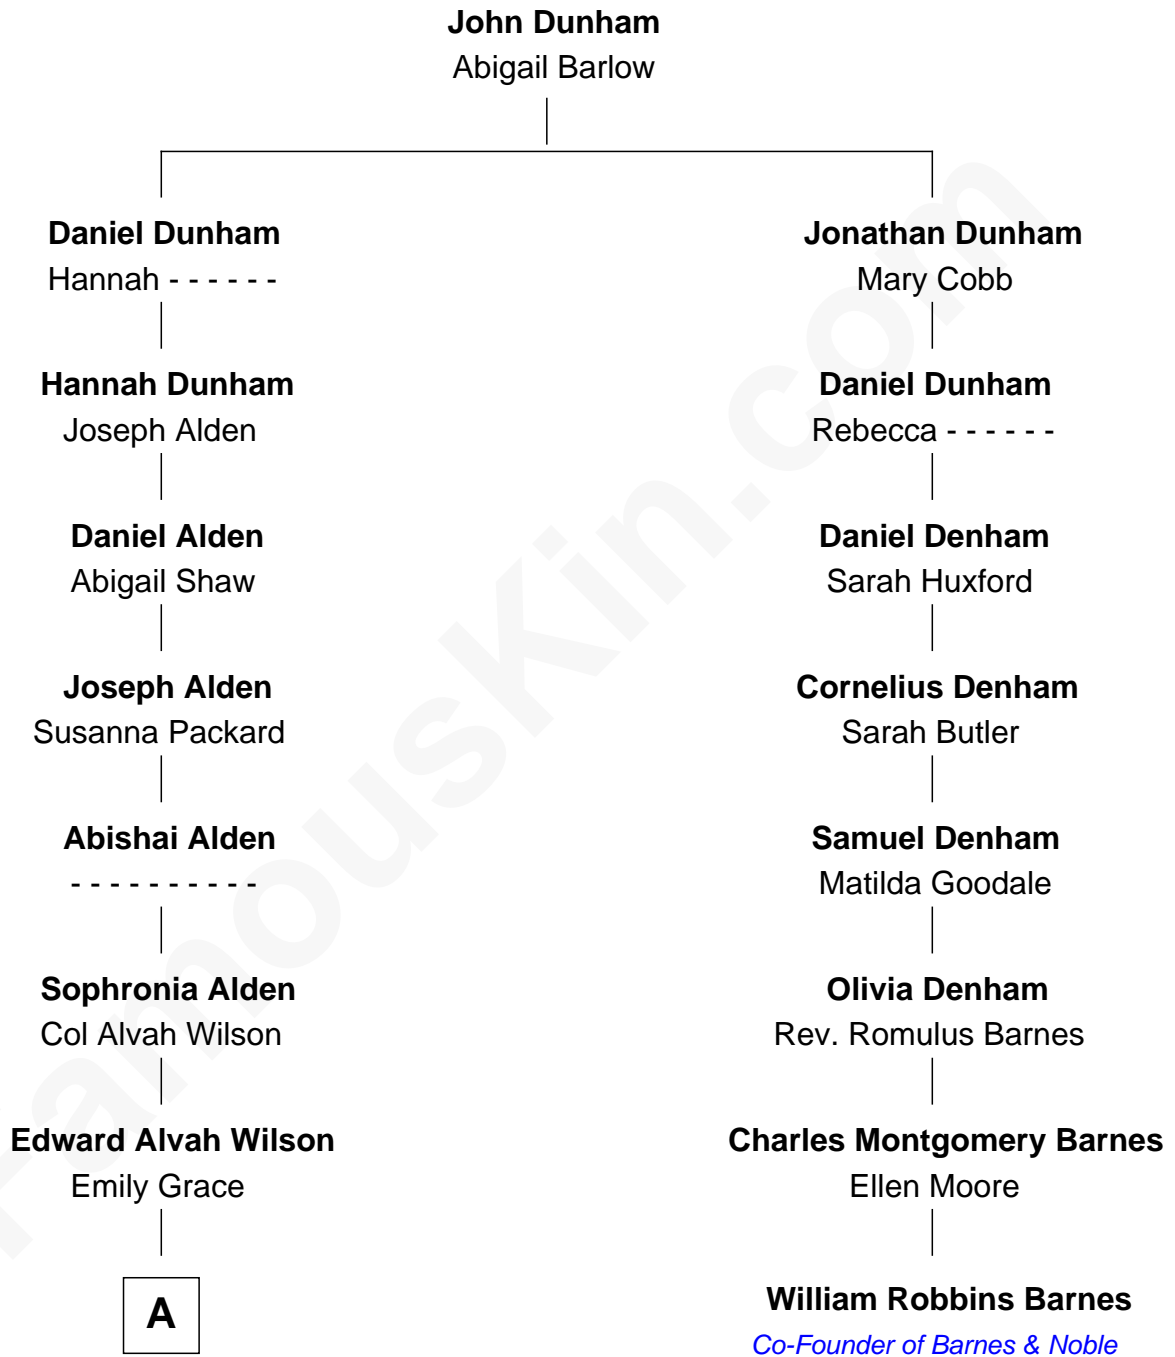

FamousKin.com Relationship Chart of

Charles Edward Merrill

Co-Founder of Merrill Lynch & Company

7th cousin 1 time removed of

William Robbins Barnes

Co-Founder of Barnes & Noble

A

Octavia Wilson
Dr. Charles Morton Merrill

Charles Edward Merrill
Co-Founder of Merrill Lynch & Co.

FamousKin.com