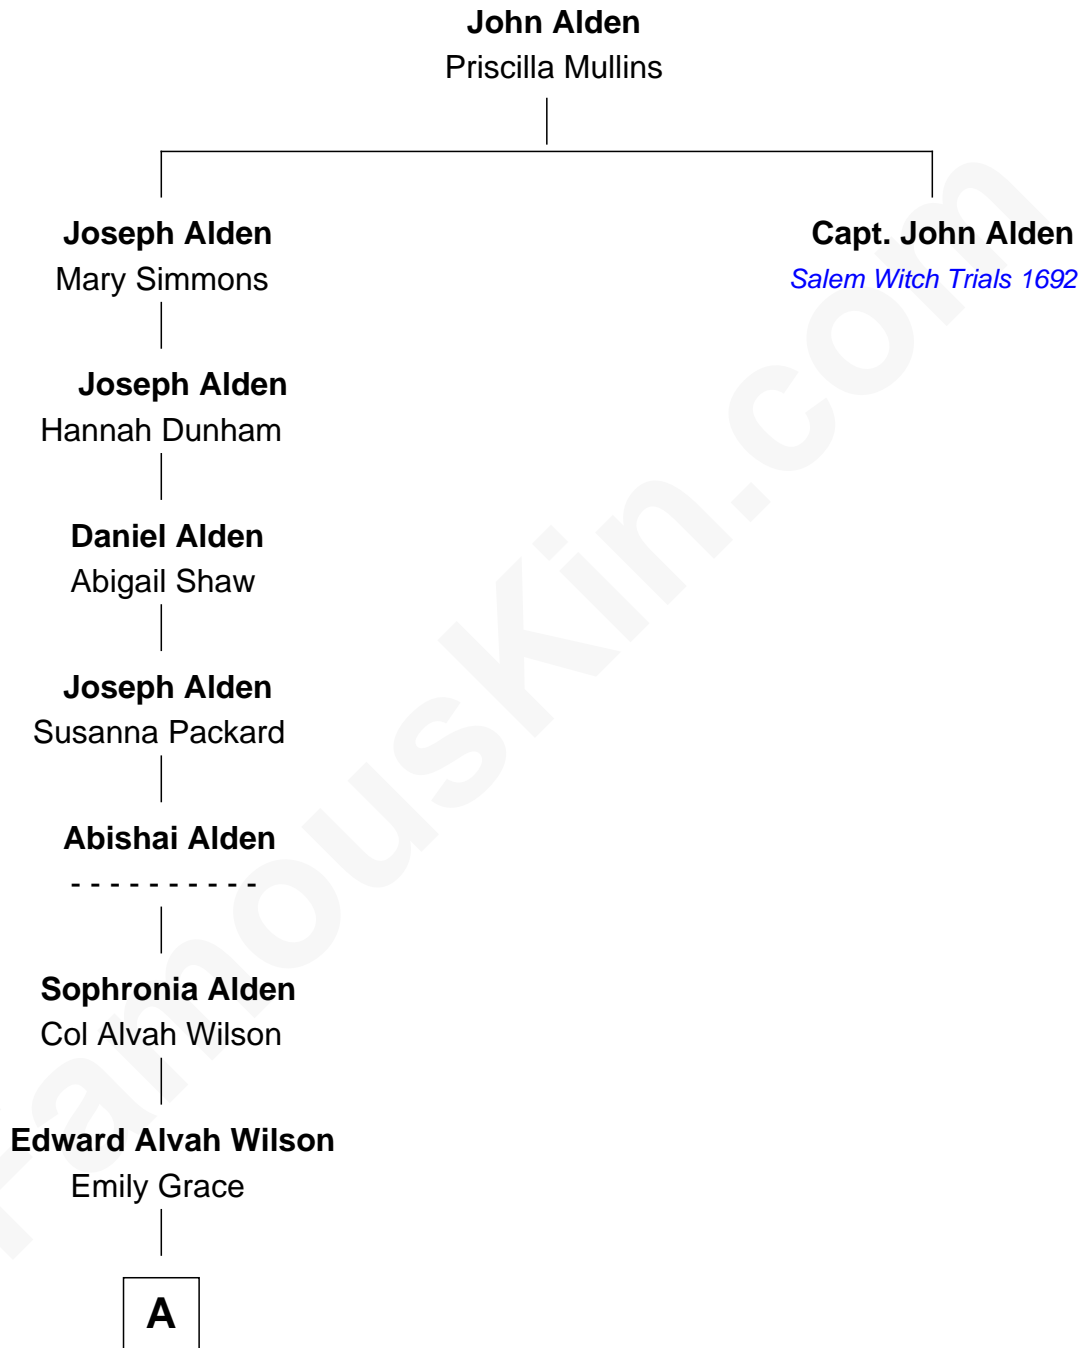

# FamousKin.com Relationship Chart of

**Charles Edward Merrill**

*Co-Founder of Merrill Lynch & Company*

6th great-grandnephew of

**Capt. John Alden**

*Accused of Witchcraft, Salem 1692*

**A**

**Octavia Wilson**  
Dr. Charles Morton Merrill