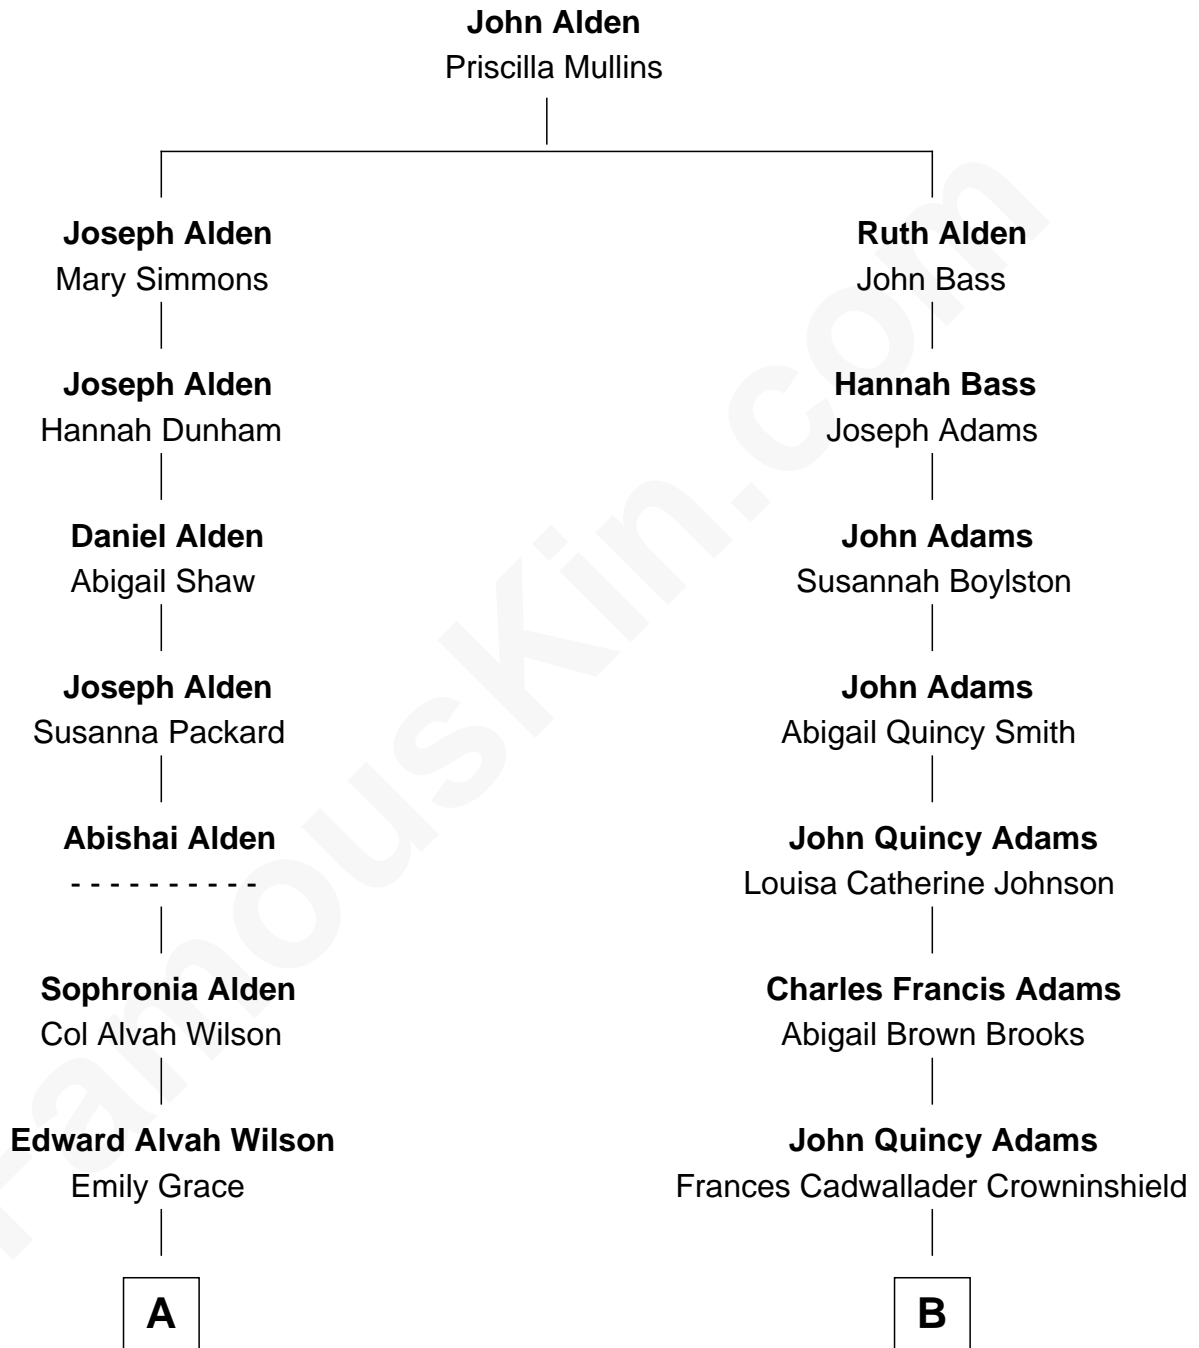

FamousKin.com Relationship Chart of

Charles Edward Merrill

Co-Founder of Merrill Lynch & Company

8th cousin 1 time removed of

John Adams Morgan

1952 Olympic Sailing Gold Medalist

A

Octavia Wilson
Dr. Charles Morton Merrill