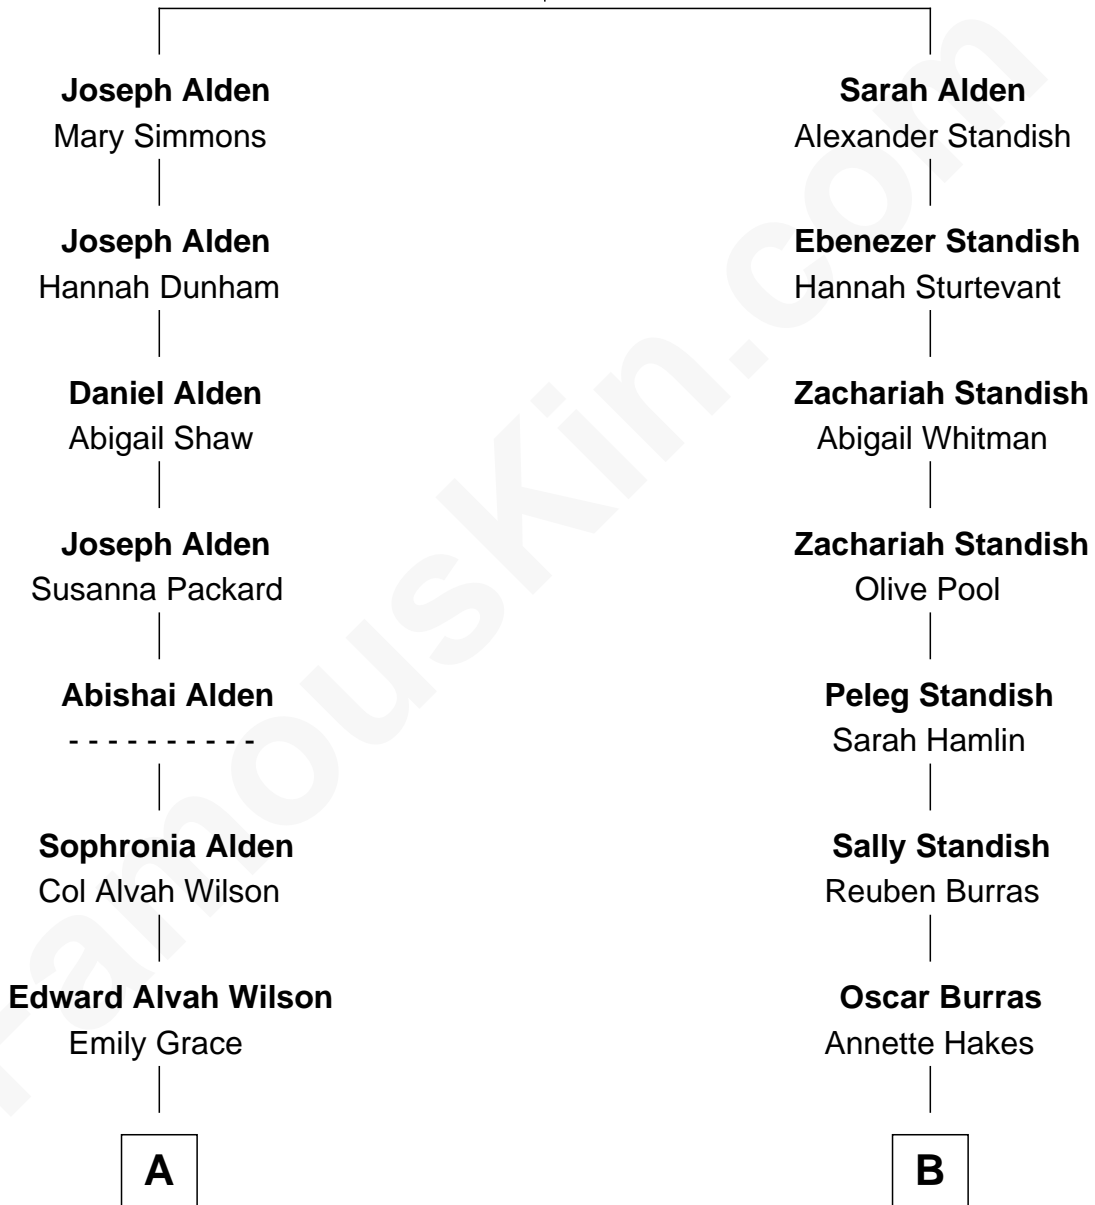

# FamousKin.com Relationship Chart of

**Charles Edward Merrill**

*Co-Founder of Merrill Lynch & Company*

8th cousin 2 times removed of

**Dan Quayle**

*44th U.S. Vice-President*

**John Alden**  
Priscilla Mullins

**A**

**Octavia Wilson**  
Dr. Charles Morton Merrill

**Charles Edward Merrill**  
*Co-Founder of Merrill Lynch & Co.*

**B**

**Delia Burras**  
William Orran Cline

**Marie Pauline Cline**  
Robert Harwood Quayle