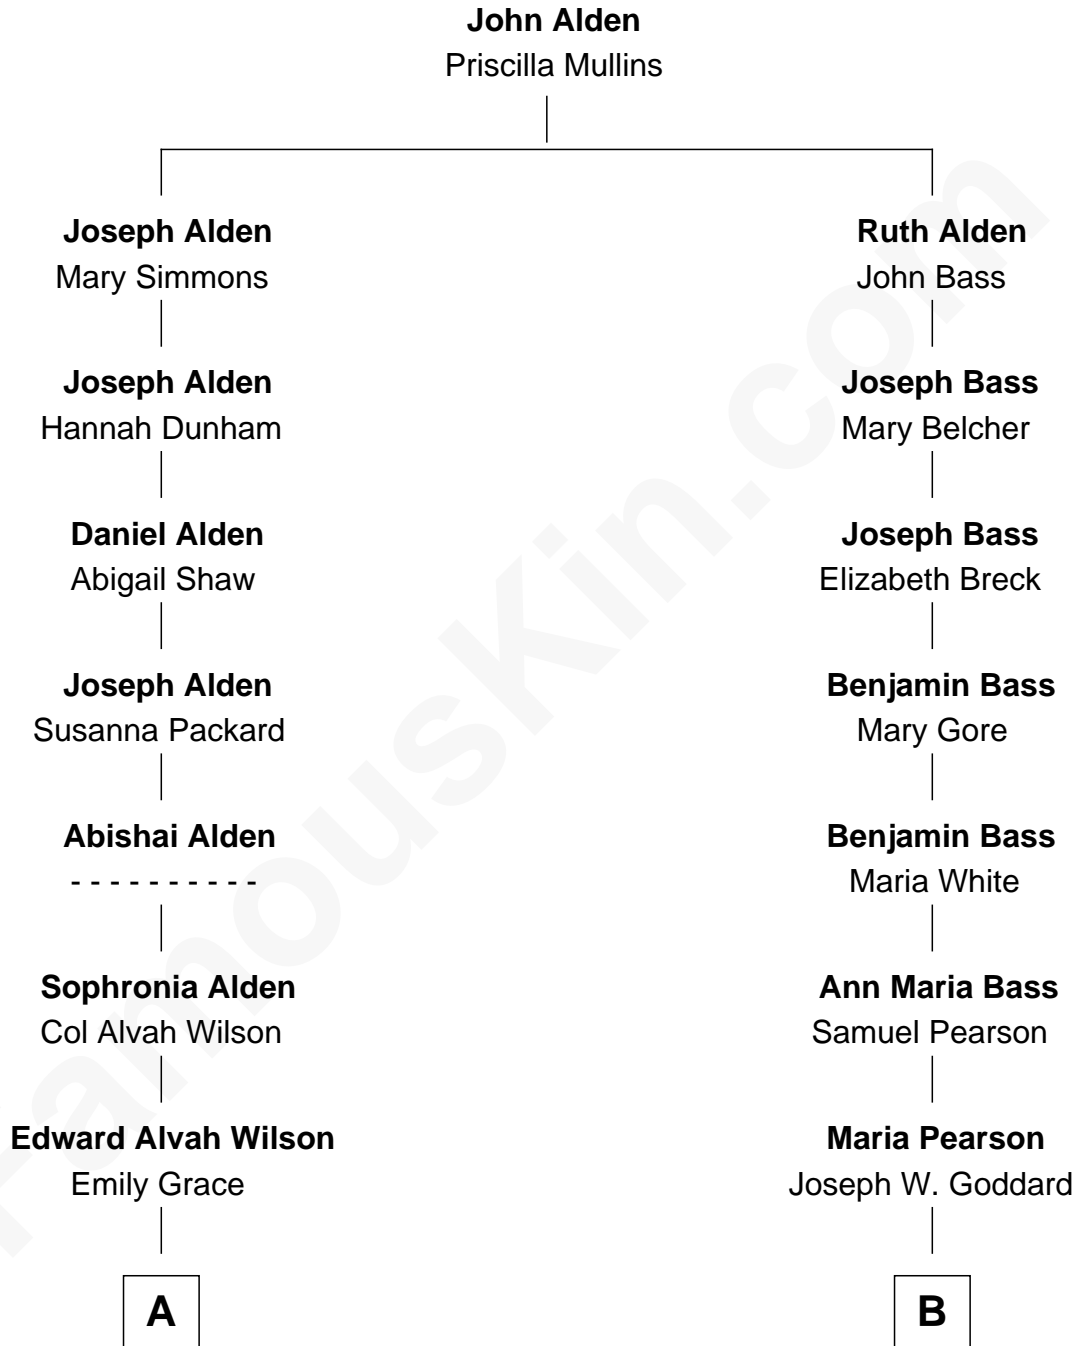

# FamousKin.com Relationship Chart of

**Charles Edward Merrill**

*Co-Founder of Merrill Lynch & Company*

8th cousin of

**Samuel P. Goddard**

*12th Governor of Arizona*

**A**

**Octavia Wilson**  
Dr. Charles Morton Merrill

**Charles Edward Merrill**  
*Co-Founder of Merrill Lynch & Co.*

**B**

**Samuel Pearson Goddard**  
Florence Hilton Denham

**Samuel P. Goddard**  
*12th Governor of Arizona*

FamousKin.com