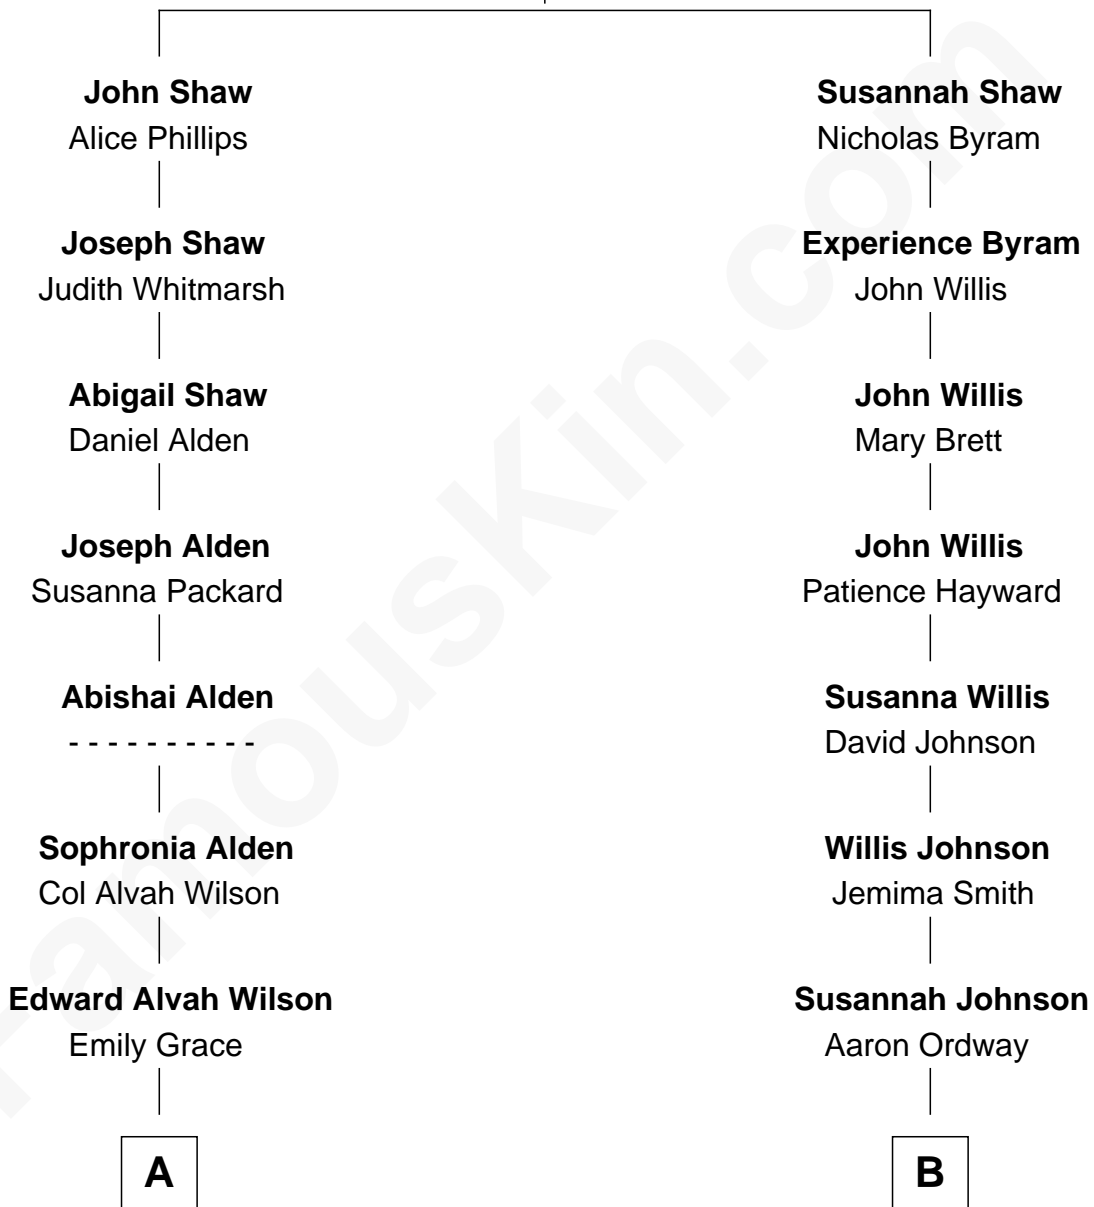

FamousKin.com Relationship Chart of

Charles Edward Merrill

Co-Founder of Merrill Lynch & Company

8th cousin 2 times removed of

Burl Ives

Singer and Actor

Abraham Shaw

Bridget Best

A

Octavia Wilson
Dr. Charles Morton Merrill

Charles Edward Merrill
Co-Founder of Merrill Lynch & Co.

B

Abraham Ordway
Sally Wright

Charlotte Josephine Ordway
William Riley Ives

Levi Franklin Ives
Cordellia White