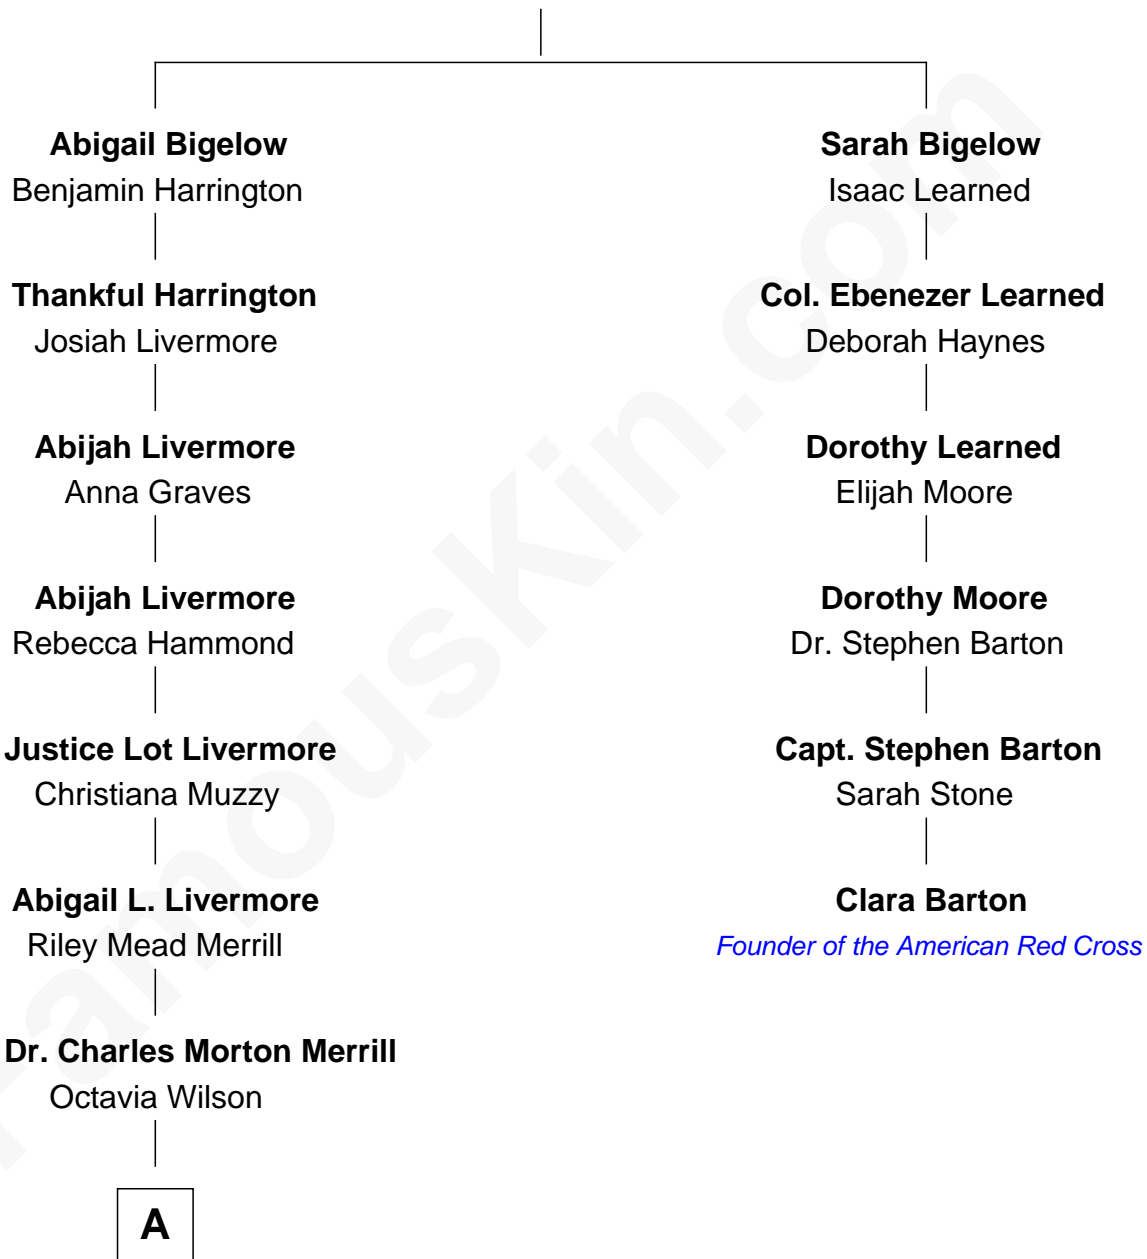

FamousKin.com Relationship Chart of

James Merrill

Pulitzer Prize Winning Poet

5th cousin 3 times removed of

Clara Barton

Founder of the American Red Cross

John Bigelow

Mary Warren

A

Charles Edward Merrill

Hellen Ingram

James Merrill

Pulitzer Prize Winning Poet

FamousKin.com