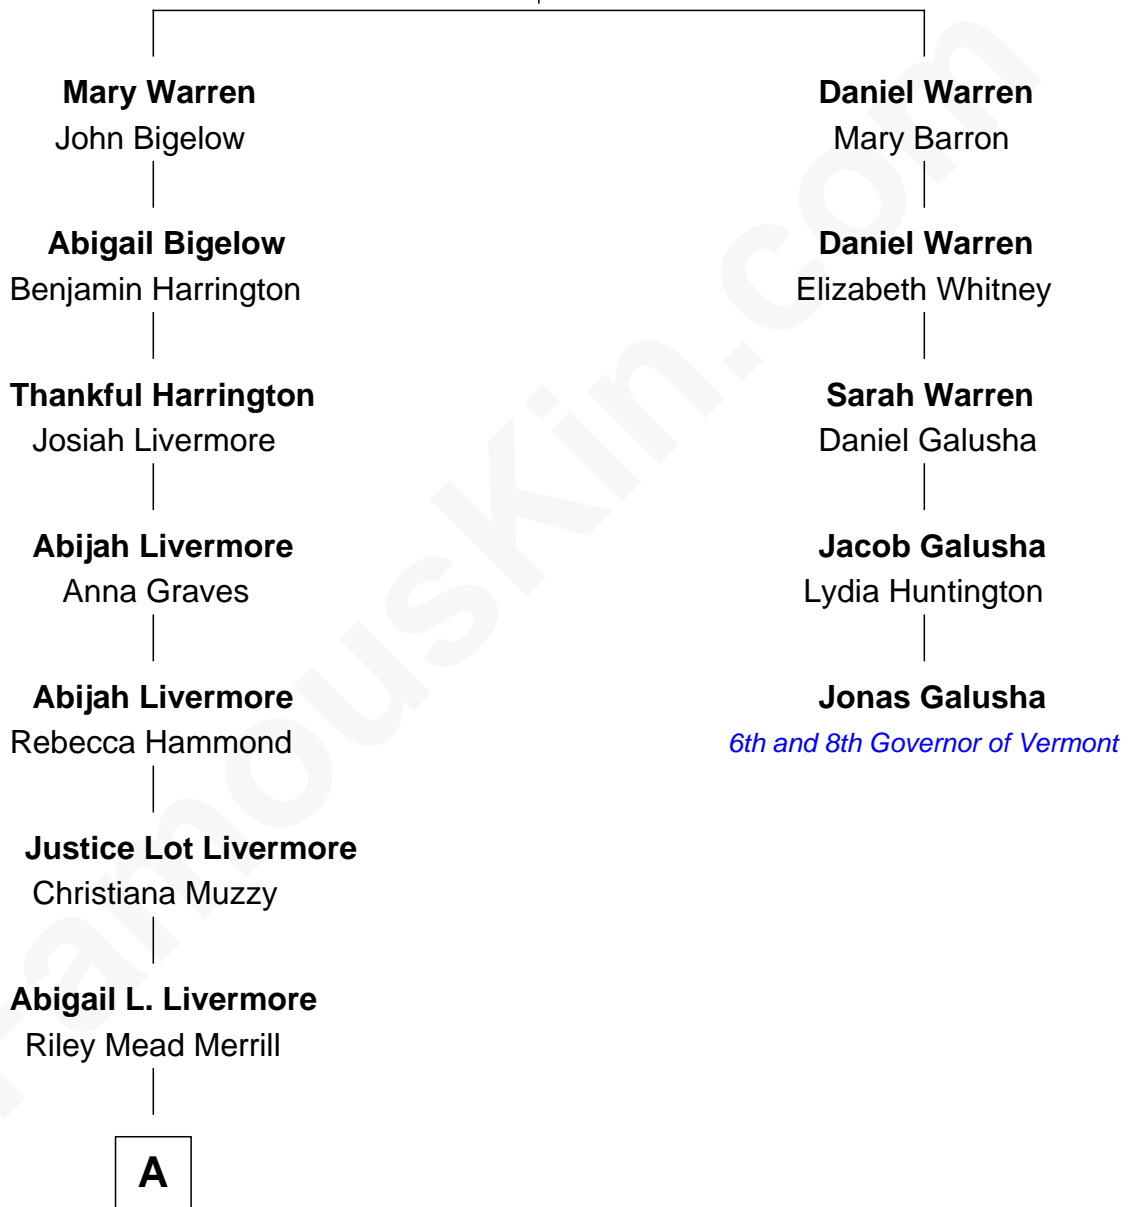

# FamousKin.com Relationship Chart of

**James Merrill**

*Pulitzer Prize Winning Poet*

4th cousin 5 times removed of

**Jonas Galusha**

*6th and 8th Governor of Vermont*

**John Warren**  
Margaret - - - - -

A

Dr. Charles Morton Merrill

Octavia Wilson

Charles Edward Merrill

Hellen Ingram

James Merrill

*Pulitzer Prize Winning Poet*