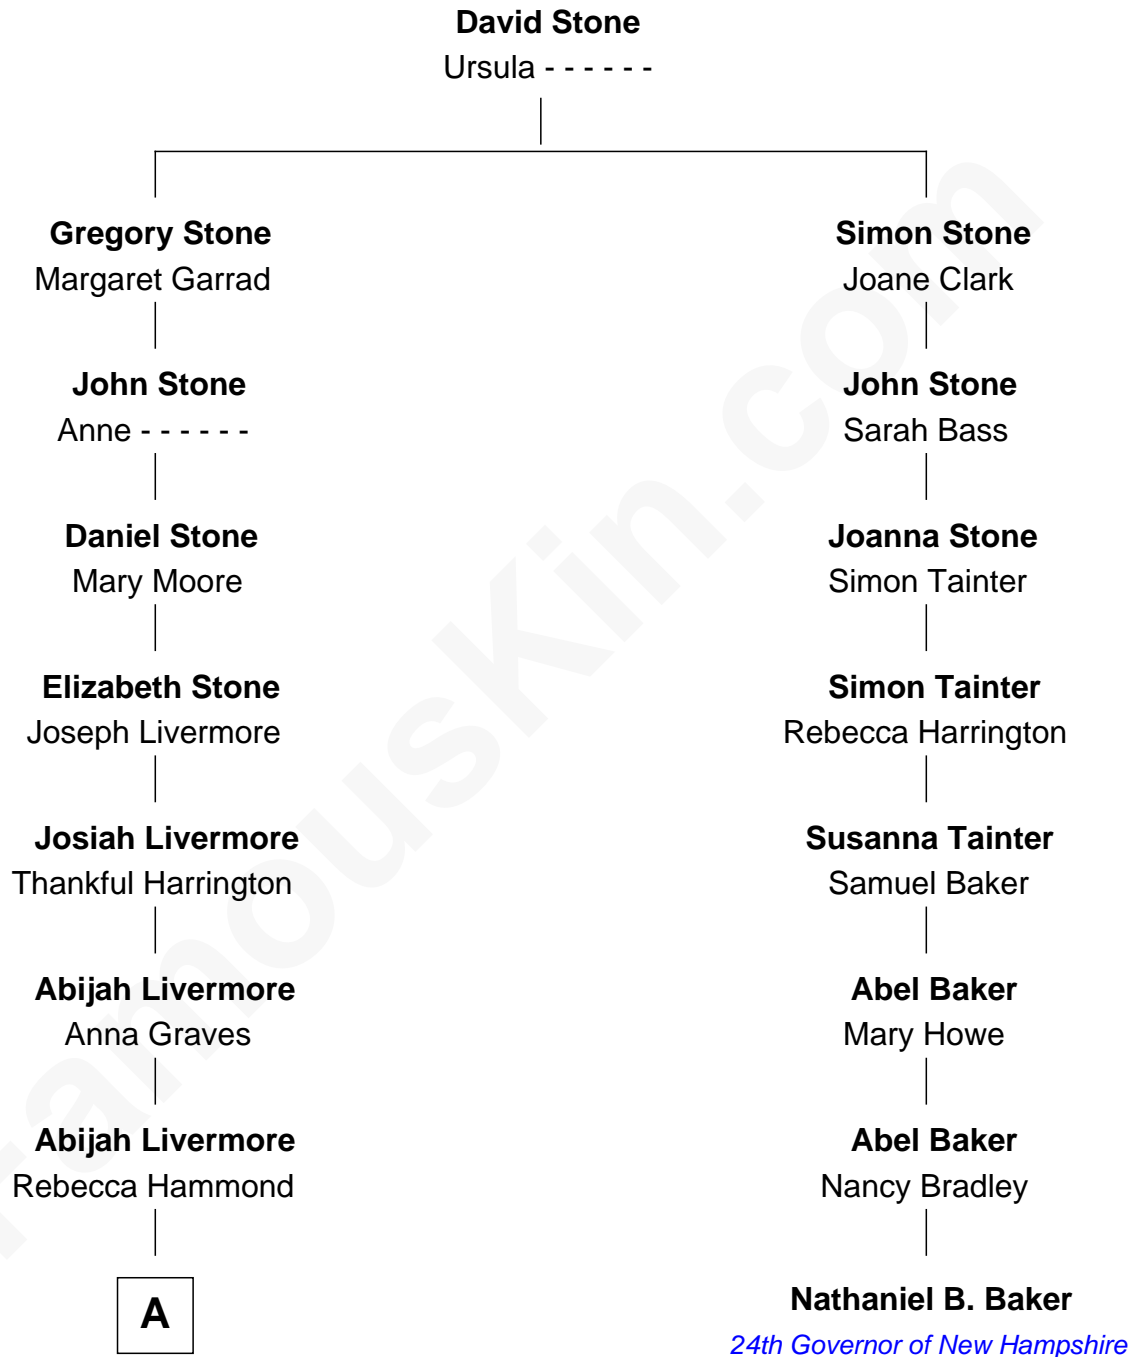

# FamousKin.com Relationship Chart of

**James Merrill**

*Pulitzer Prize Winning Poet*

7th cousin 4 times removed of

**Nathaniel B. Baker**

*24th Governor of New Hampshire*

**A**

Justice Lot Livermore

Christiana Muzzy

Abigail L. Livermore

Riley Mead Merrill

Dr. Charles Morton Merrill

Octavia Wilson

Charles Edward Merrill

Hellen Ingram

James Merrill

*Pulitzer Prize Winning Poet*