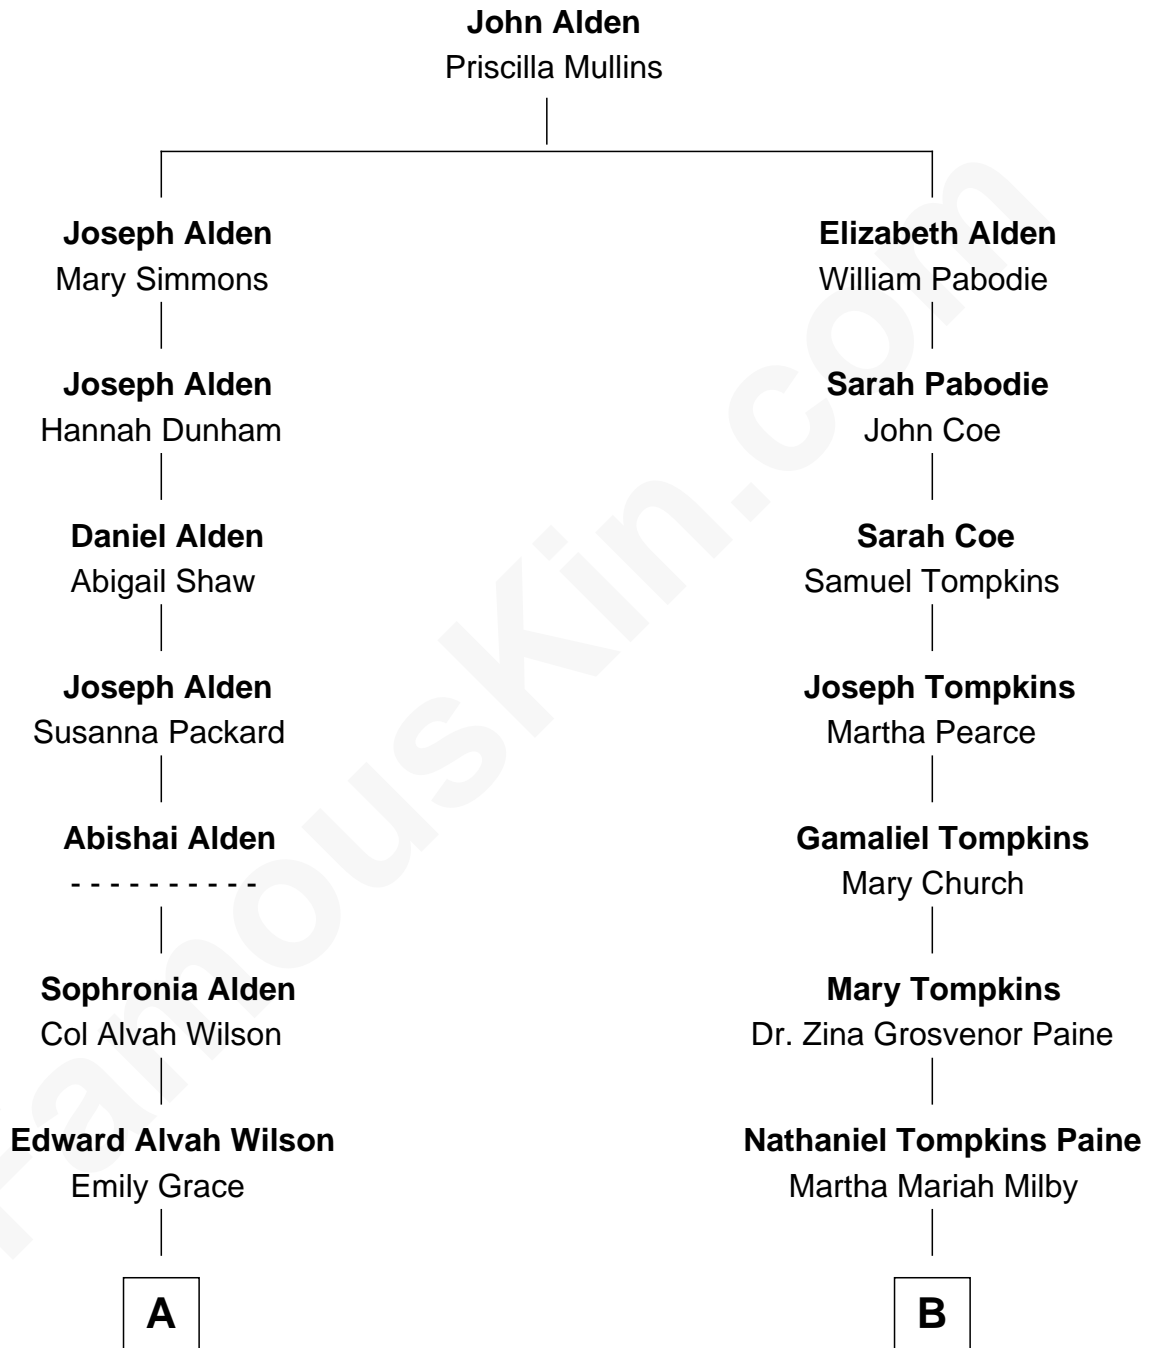

FamousKin.com Relationship Chart of

James Merrill

Pulitzer Prize Winning Poet

8th cousin 1 time removed of

Charles M. Dale

66th Governor of New Hampshire

FamousKin.com