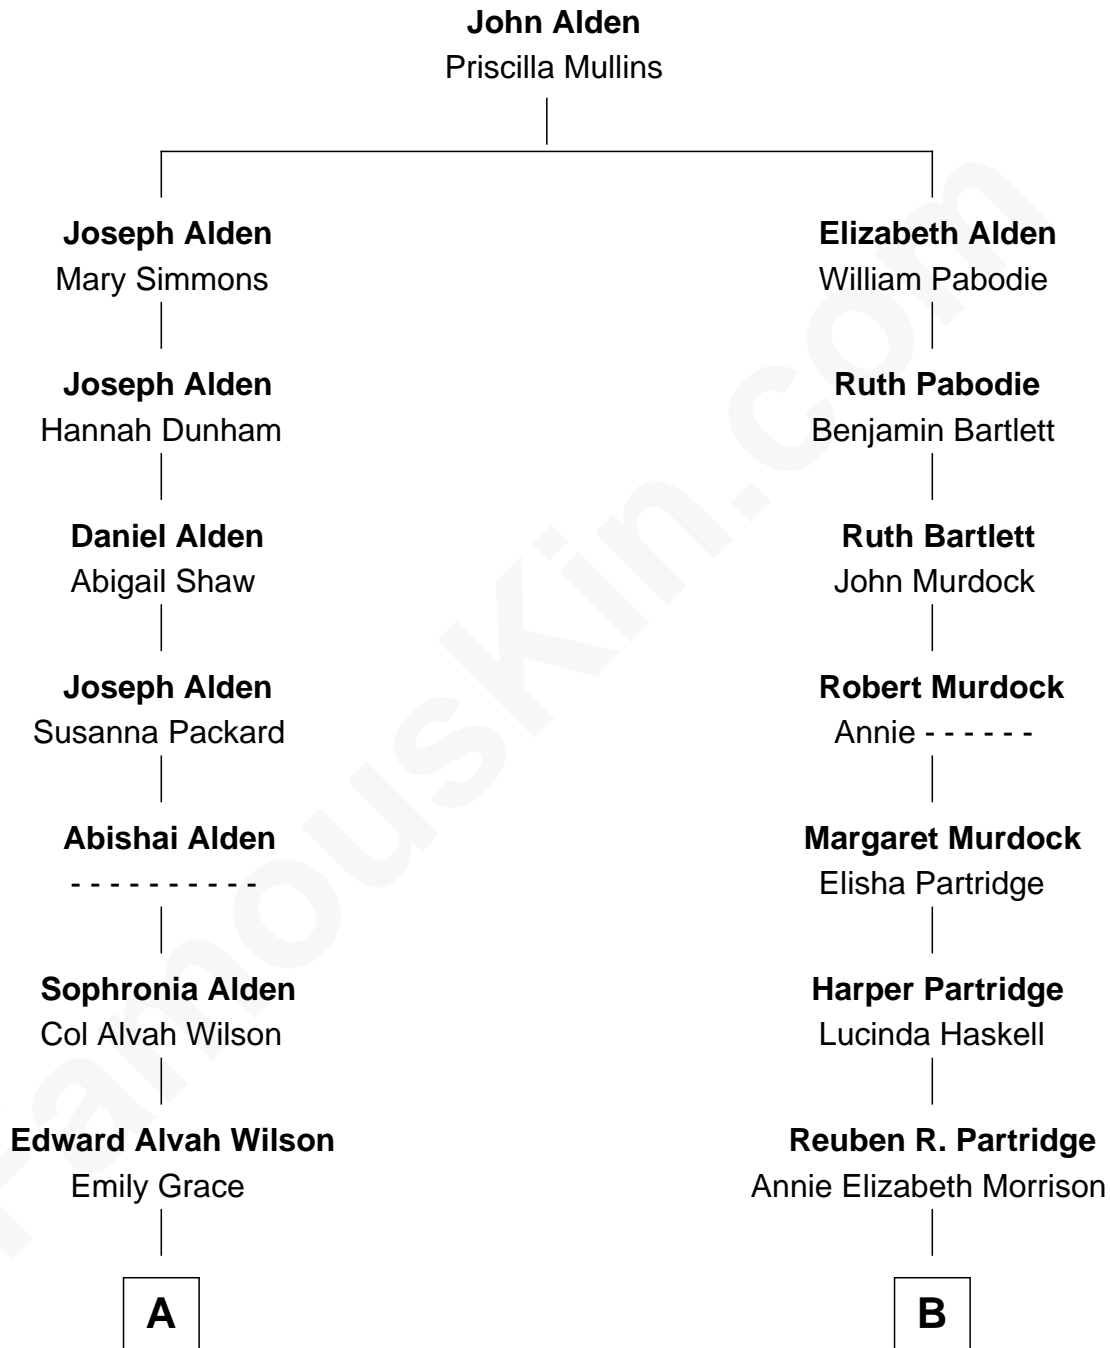

FamousKin.com Relationship Chart of

James Merrill

Pulitzer Prize Winning Poet

9th cousin 1 time removed of

Diane Brewster

TV and Movie Actress

A

Octavia Wilson
Dr. Charles Morton Merrill

Charles Edward Merrill
Hellen Ingram

James Merrill
Pulitzer Prize Winning Poet

B

Jennie M. Partridge
William B. Sloane

Grace Anna Sloane
Reginald Raymond Brewster

Phillip Sloane Brewster
Geraldine Craddock