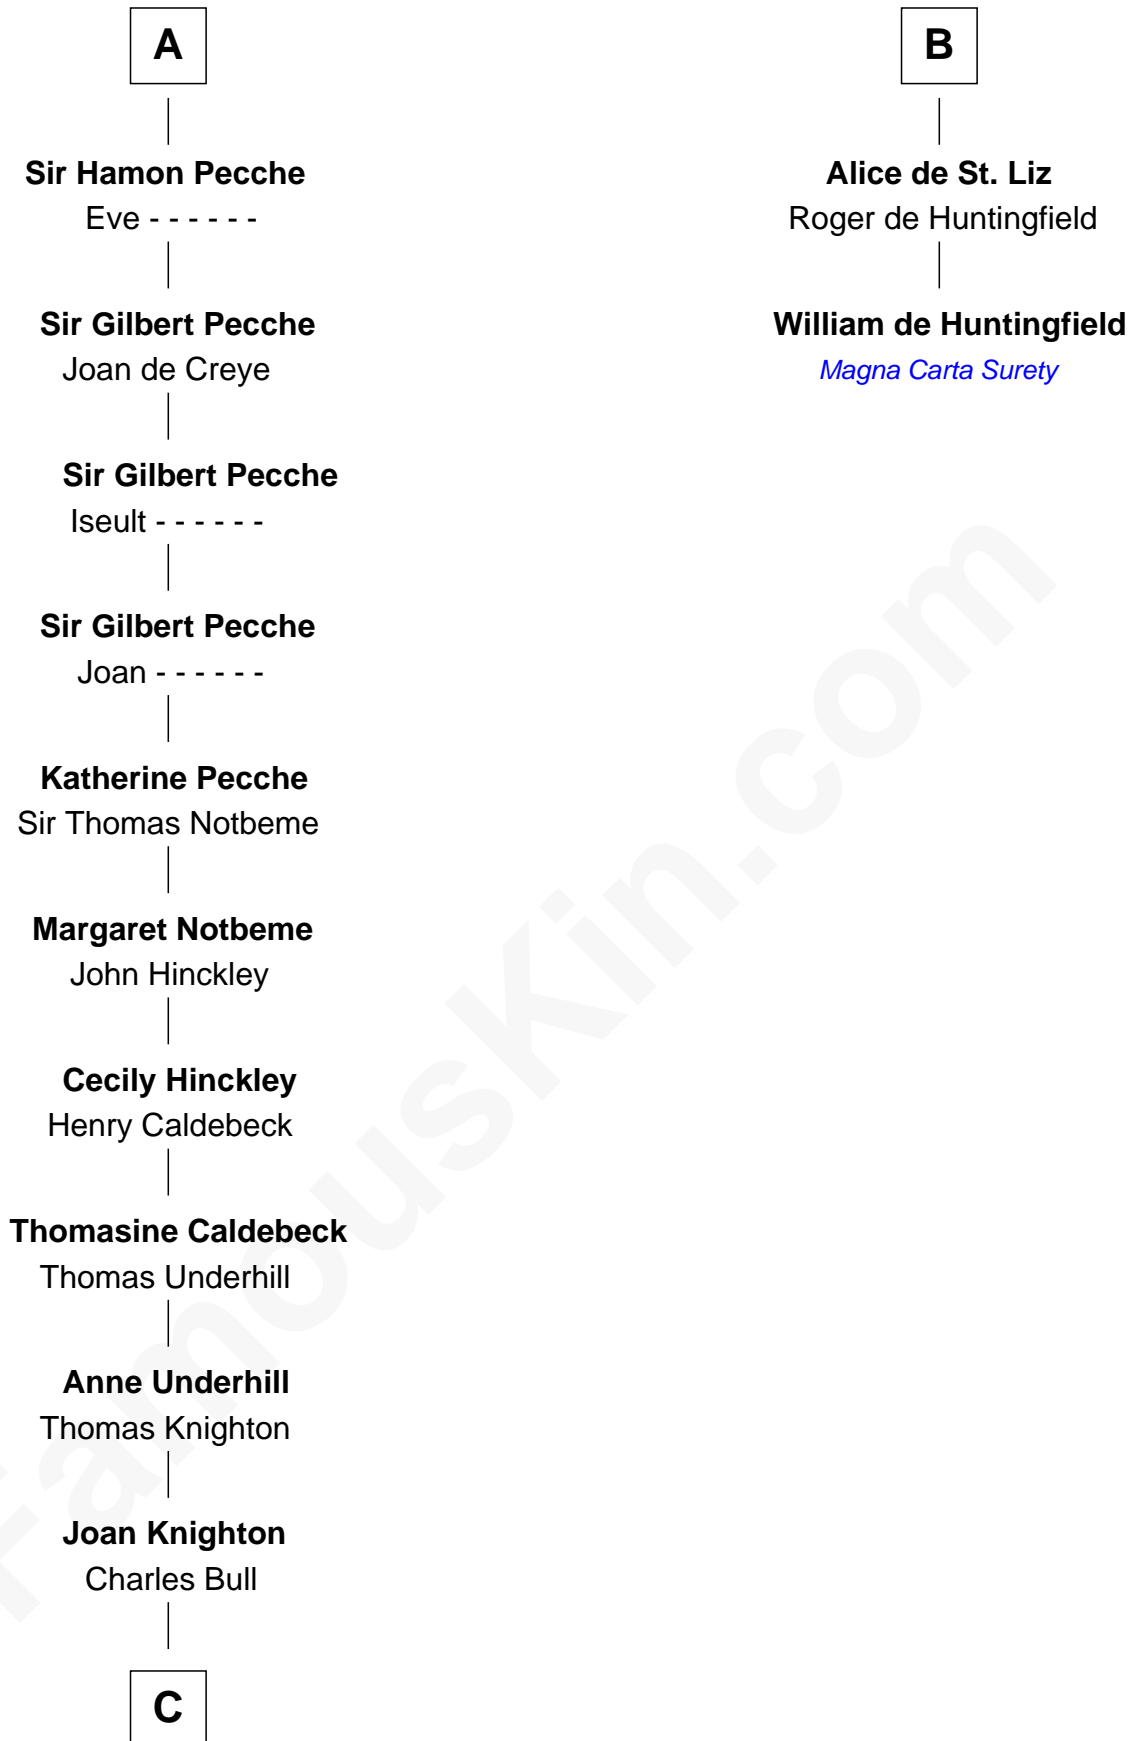

FamousKin.com

Relationship Chart of

William Lawrence

(c1622 - 1679/80) Planter passenger 1635

8th cousin 12 times removed of

William de Huntingfield
Magna Carta Surety

William I of Normandy
Sprota of Bretagn

Planter passenger 1635

FamousKin.com