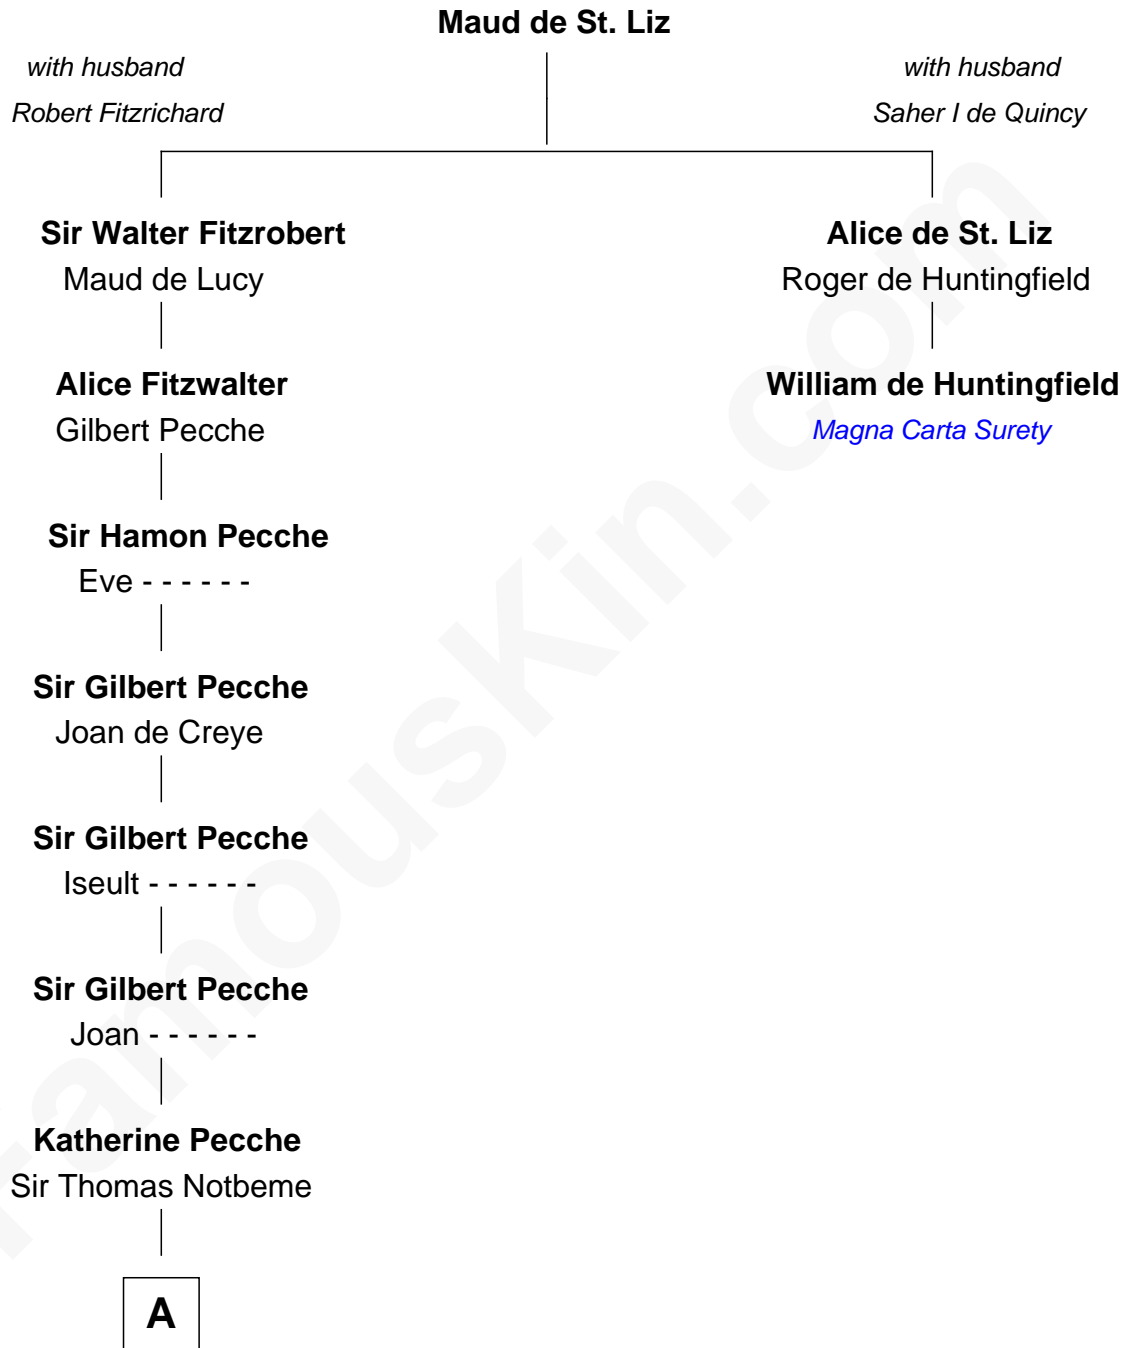

FamousKin.com Relationship Chart of

William Lawrence

(c1622 - 1679/80) Planter passenger 1635

1st cousin 14 times removed of

William de Huntingfield

Magna Carta Surety

A

—
Margaret Notbeme