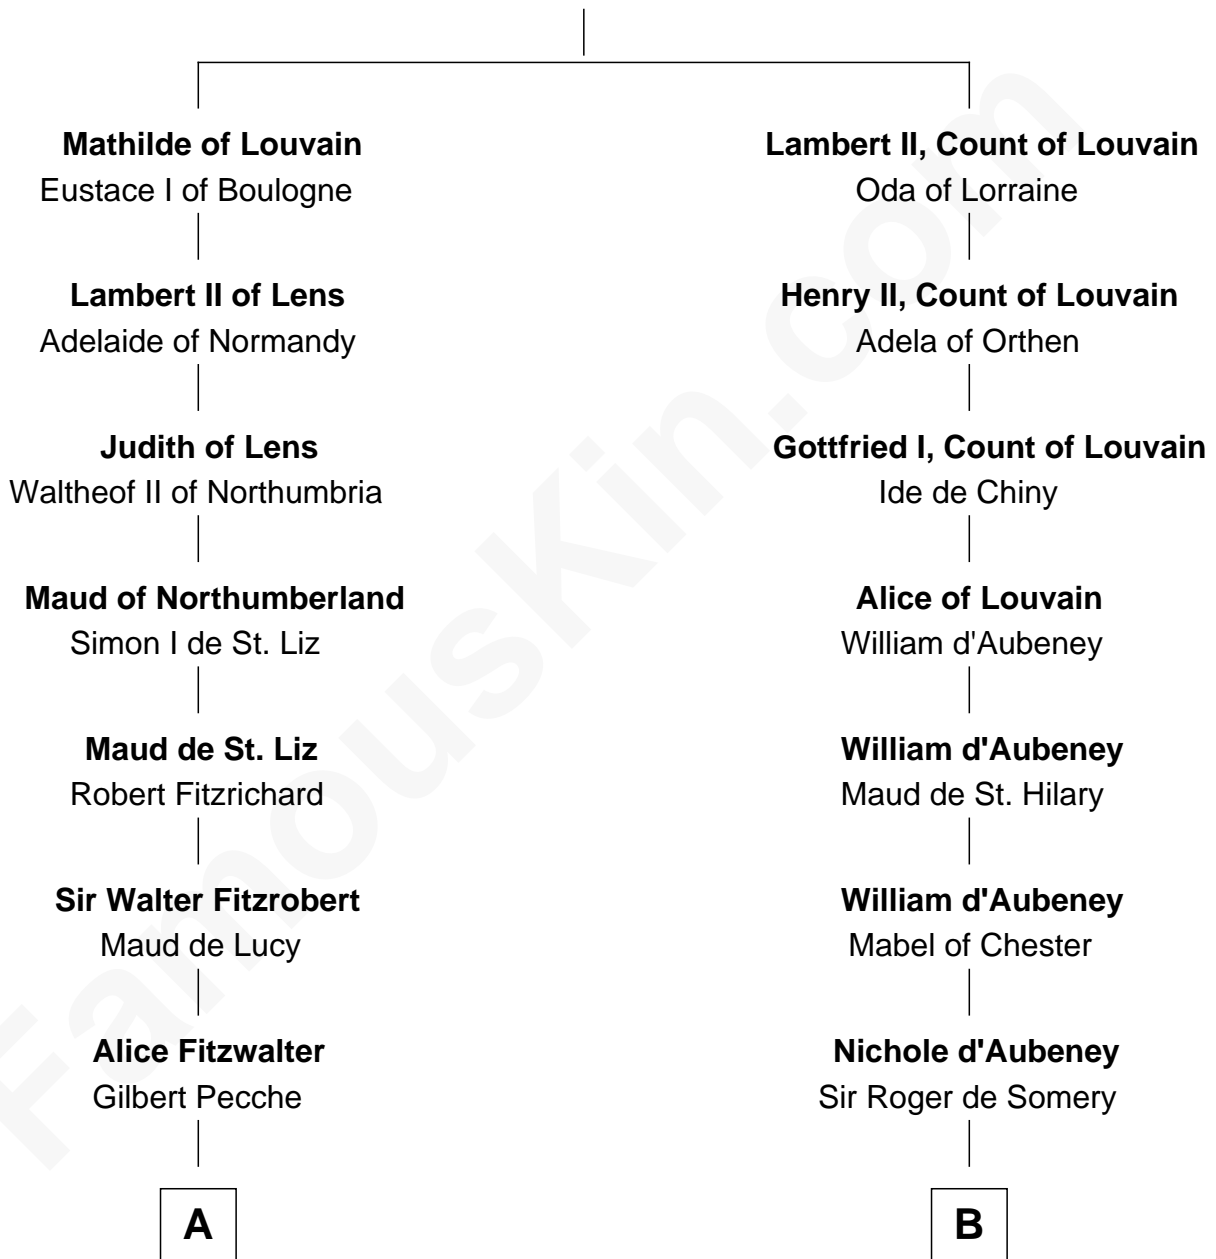

FamousKin.com

Relationship Chart of

William Lawrence

(c1622 - 1679/80) Planter passenger 1635

18th cousin 2 times removed of

Samuel Appleton

(c1586 - 1670) Great Migration Immigrant 1636

Lambert I, Count of Louvain

Gerberga of Lower Lorraine

C

Richard Bull
Alice Hunt

Elizabeth Bull
John Lawrence

Thomas Lawrence
Joanna Antrobus

William Lawrence
Planter passenger 1635

D

Mary Isaac
Thomas Appleton

Samuel Appleton
Great Migration Immigrant 1636

FamousKin.com