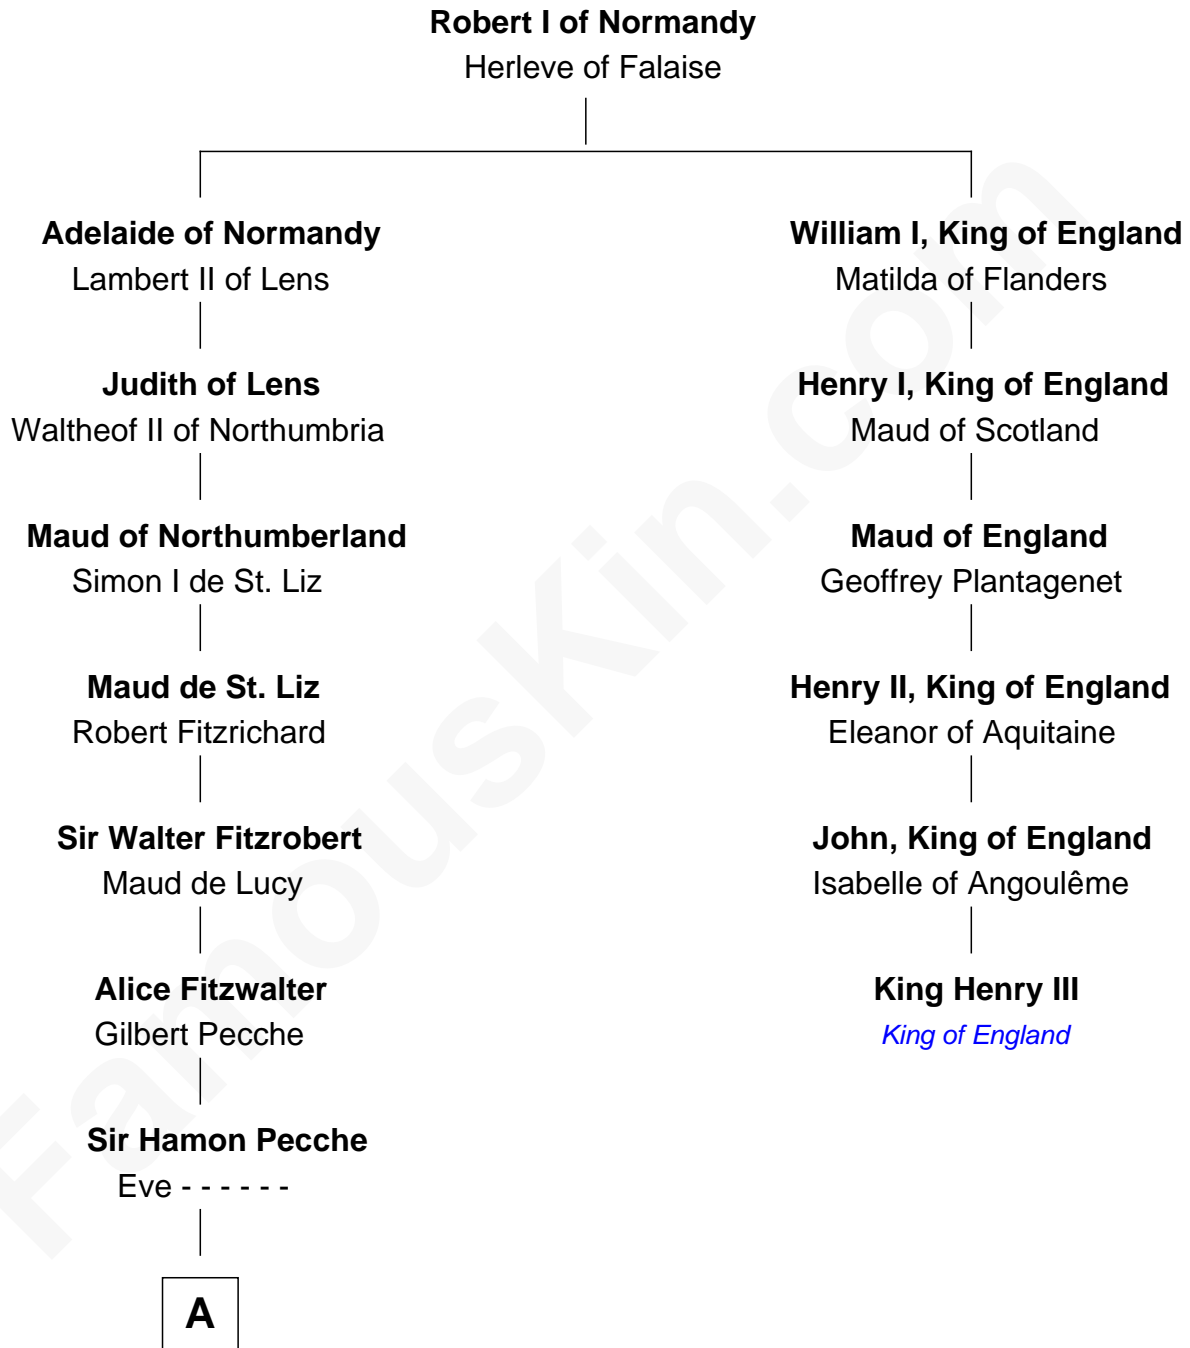

FamousKin.com

Relationship Chart of

William Lawrence

(c1622 - 1679/80) Planter passenger 1635

5th cousin 14 times removed of

King Henry III
King of England

B

—
Elizabeth Bull
John Lawrence

—
Thomas Lawrence
Joanna Antrobus

—
William Lawrence
Planter passenger 1635

FamousKin.com