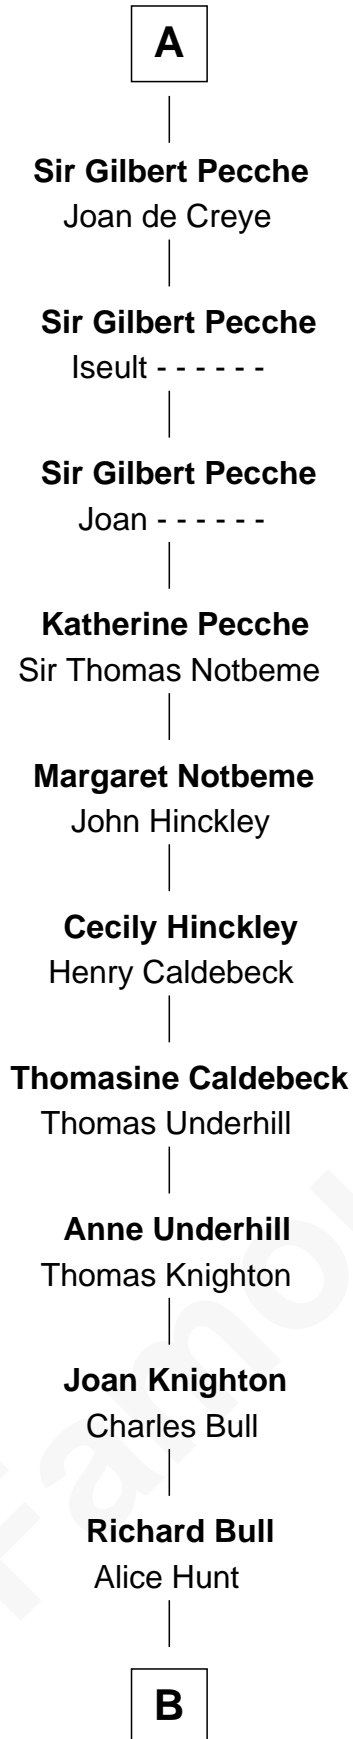

FamousKin.com Relationship Chart of

William Lawrence

(c1622 - 1679/80) Planter passenger 1635

17th great-grandnephew of

William the Conqueror

King of England

Robert I of Normandy

Herleve of Falaise

B

—
Elizabeth Bull
John Lawrence

—
Thomas Lawrence
Joanna Antrobus

—
William Lawrence
Planter passenger 1635

FamousKin.com