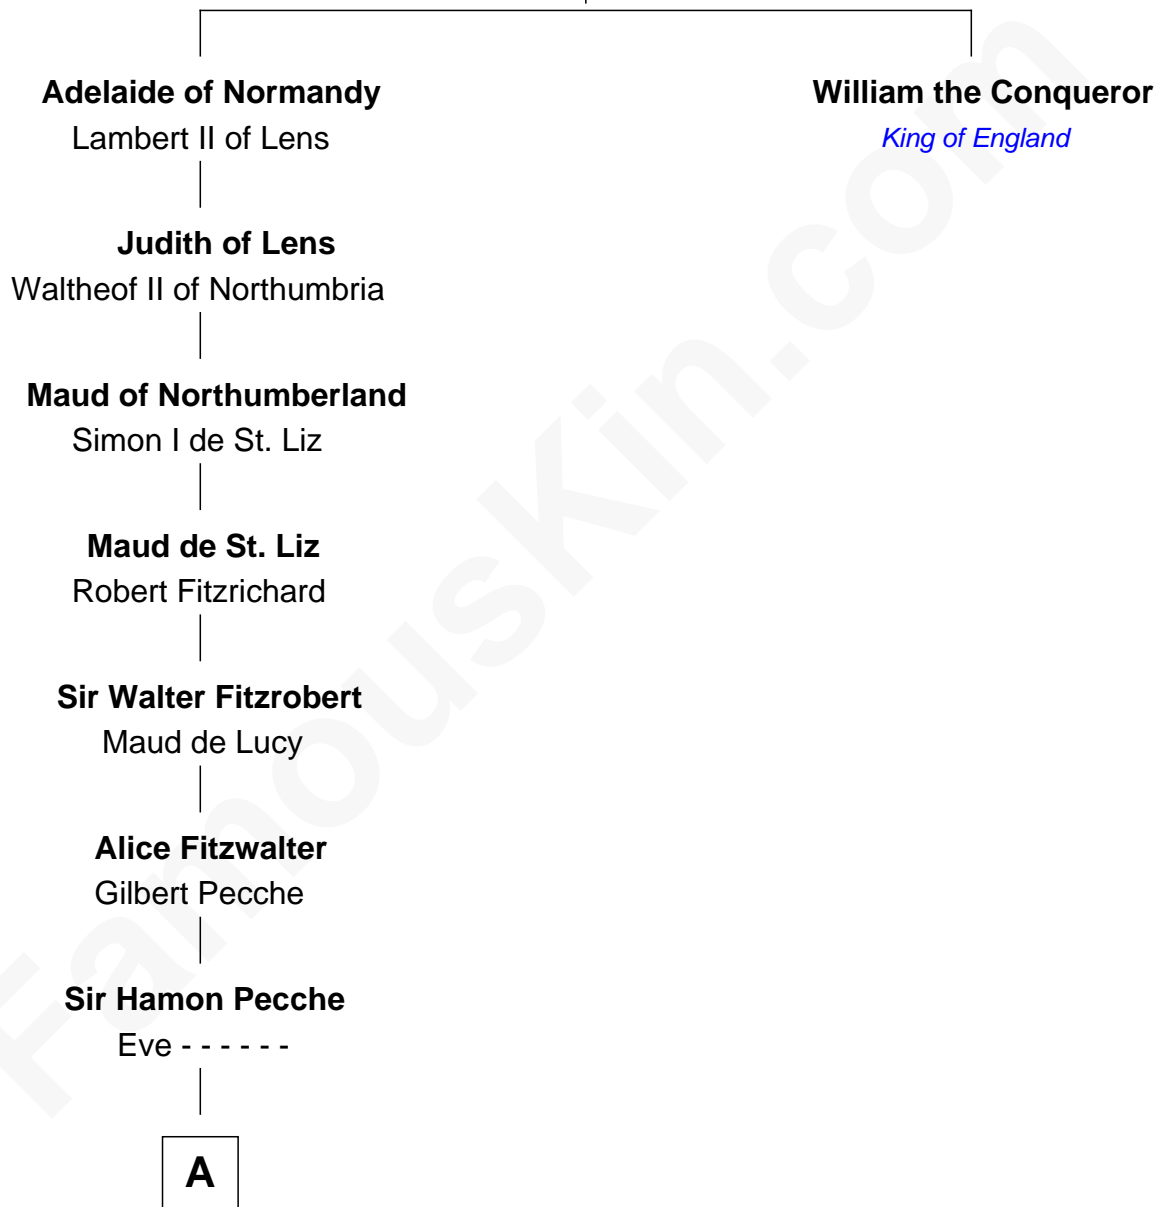

FamousKin.com Relationship Chart of

William Lawrence

(c1622 - 1679/80) Planter passenger 1635

17th great-grandnephew of

William the Conqueror

King of England

Robert I of Normandy

Herleve of Falaise

B

—
Elizabeth Bull
John Lawrence

—
Thomas Lawrence
Joanna Antrobus

—
William Lawrence
Planter passenger 1635

FamousKin.com