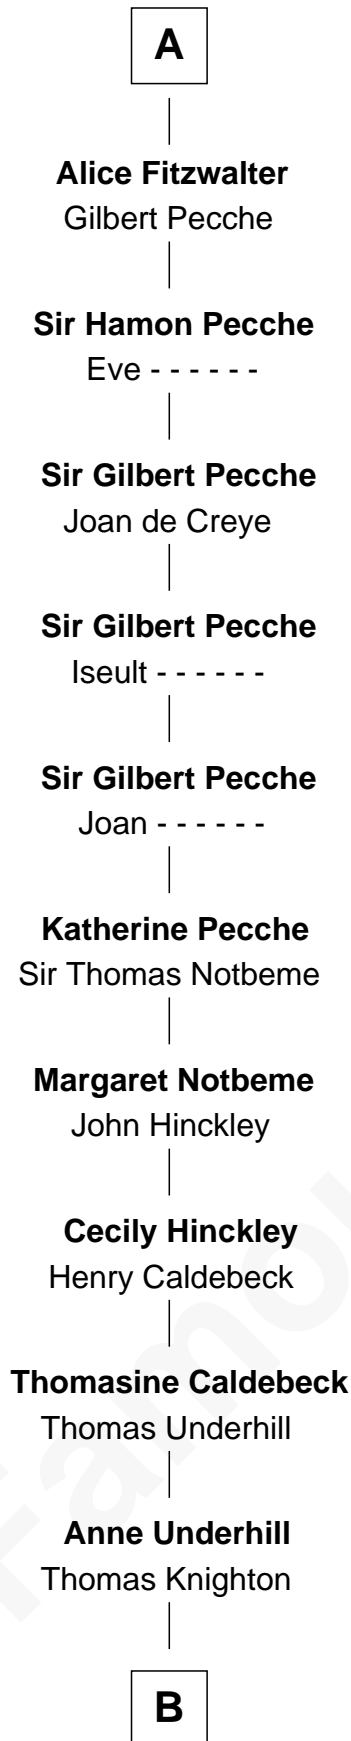

FamousKin.com Relationship Chart of

William Lawrence

(c1622 - 1679/80) Planter passenger 1635

7th cousin 14 times removed of

Richard de Clare

Magna Carta Surety

Rainier III of Hainault

Adela - - - - -

Maud of Northumberland

Simon I de St. Liz

Maud de St. Liz

Robert Fitzrichard

Sir Walter Fitzrobert

Maud de Lucy

A

Rainier IV of Hainault

Gilbert Fitzrichard de Clare

Richard Fitzgilbert de Clare

Adeliza de Meschines

Roger de Clare

Maud de St. Hilary

Richard de Clare

Magna Carta Surety

B

—
William Lawrence

Planter passenger 1635