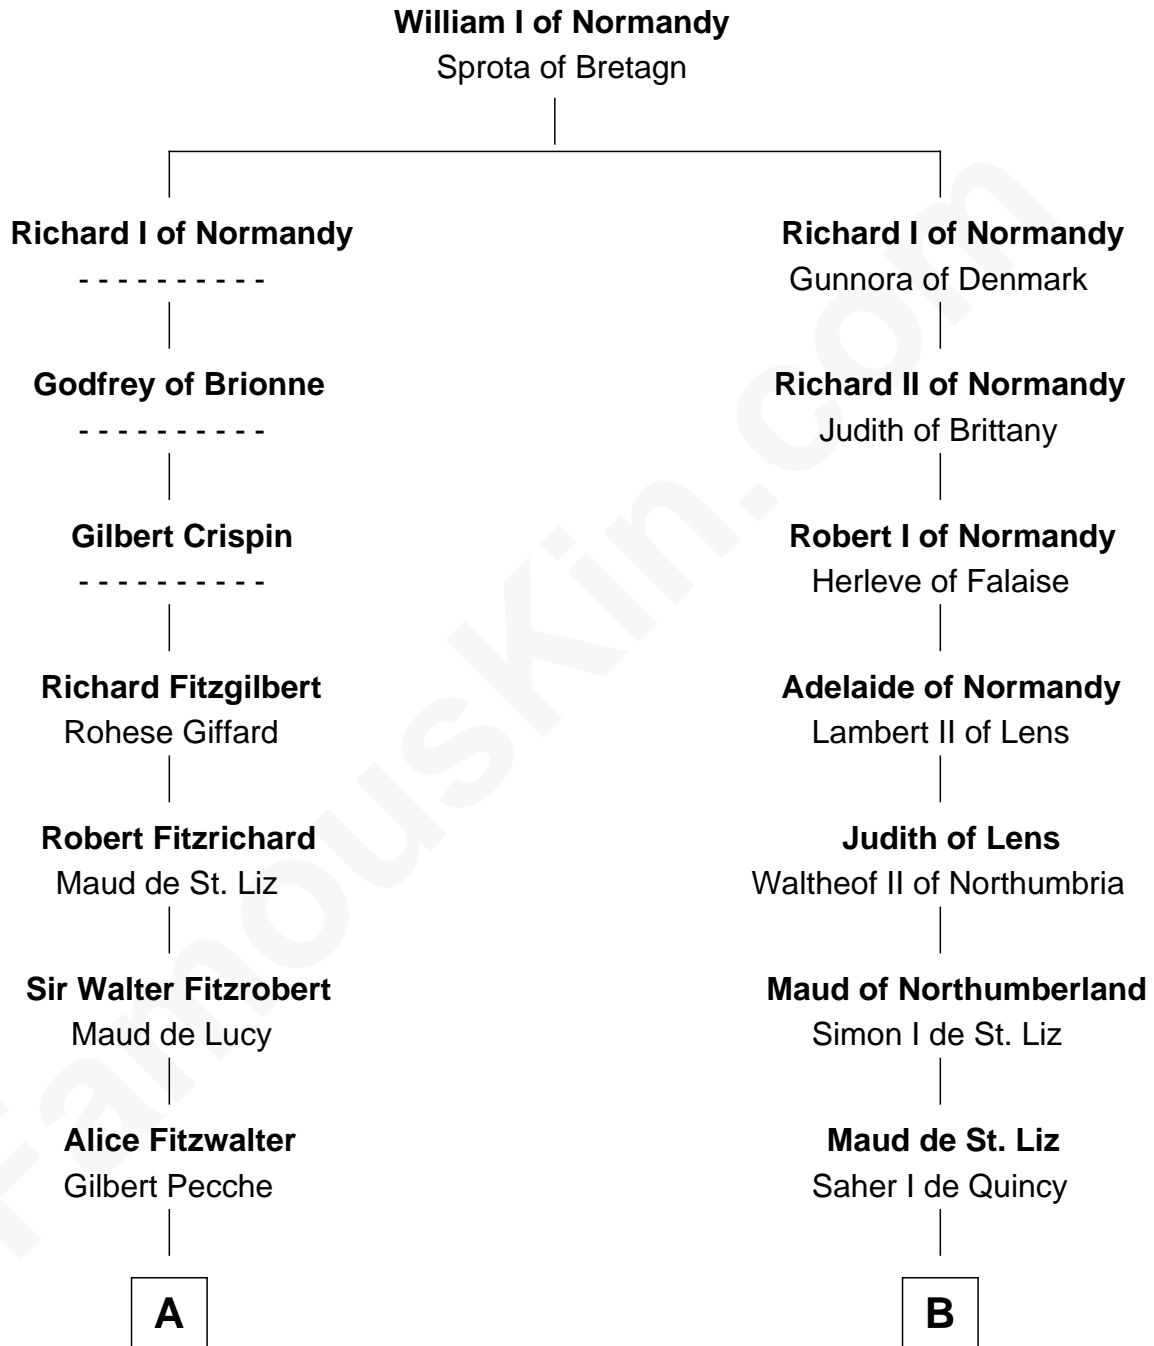

FamousKin.com

Relationship Chart of

William Lawrence

(c1622 - 1679/80) Planter passenger 1635

8th cousin 12 times removed of

Saher de Quincy
Magna Carta Surety

C

Richard Bull

Alice Hunt

Elizabeth Bull

John Lawrence

Thomas Lawrence

Joanna Antrobus

William Lawrence

Planter passenger 1635

FamousKin.com