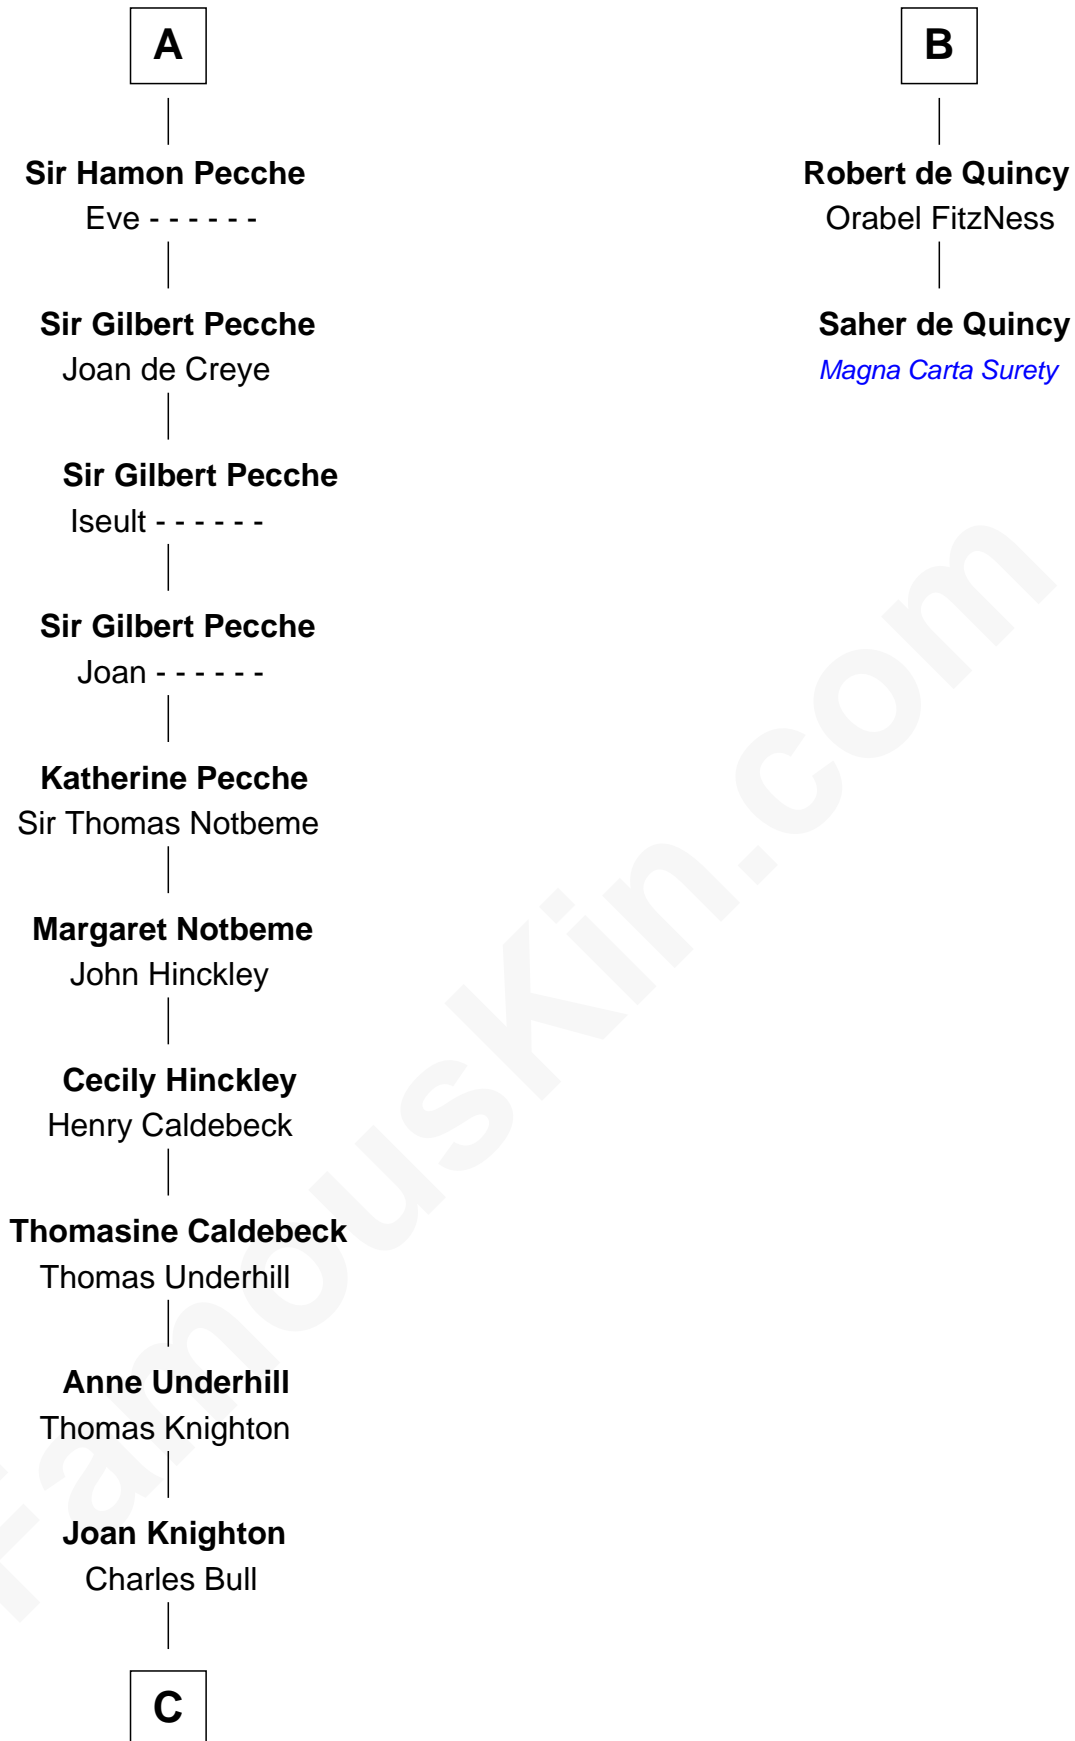

FamousKin.com

Relationship Chart of

William Lawrence

(c1622 - 1679/80) Planter passenger 1635

8th cousin 12 times removed of

Saher de Quincy
Magna Carta Surety

C

Richard Bull

Alice Hunt

Elizabeth Bull

John Lawrence

Thomas Lawrence

Joanna Antrobus

William Lawrence

Planter passenger 1635

FamousKin.com