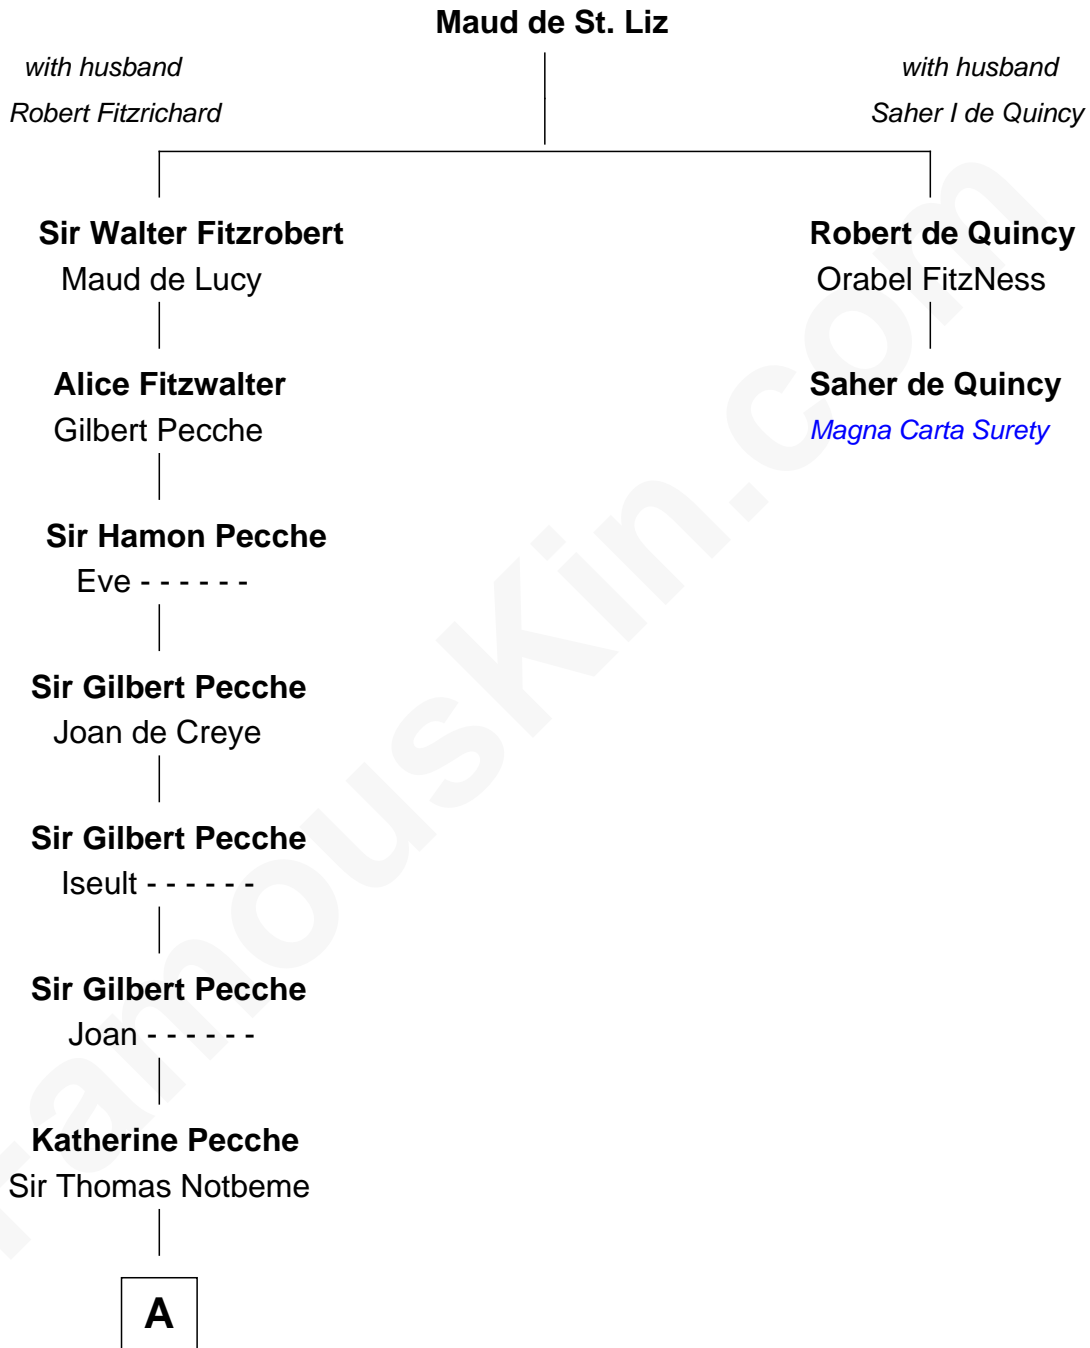

FamousKin.com

Relationship Chart of

William Lawrence

(c1622 - 1679/80) Planter passenger 1635

1st cousin 14 times removed of

Saher de Quincy
Magna Carta Surety

A

—
Margaret Notbeme