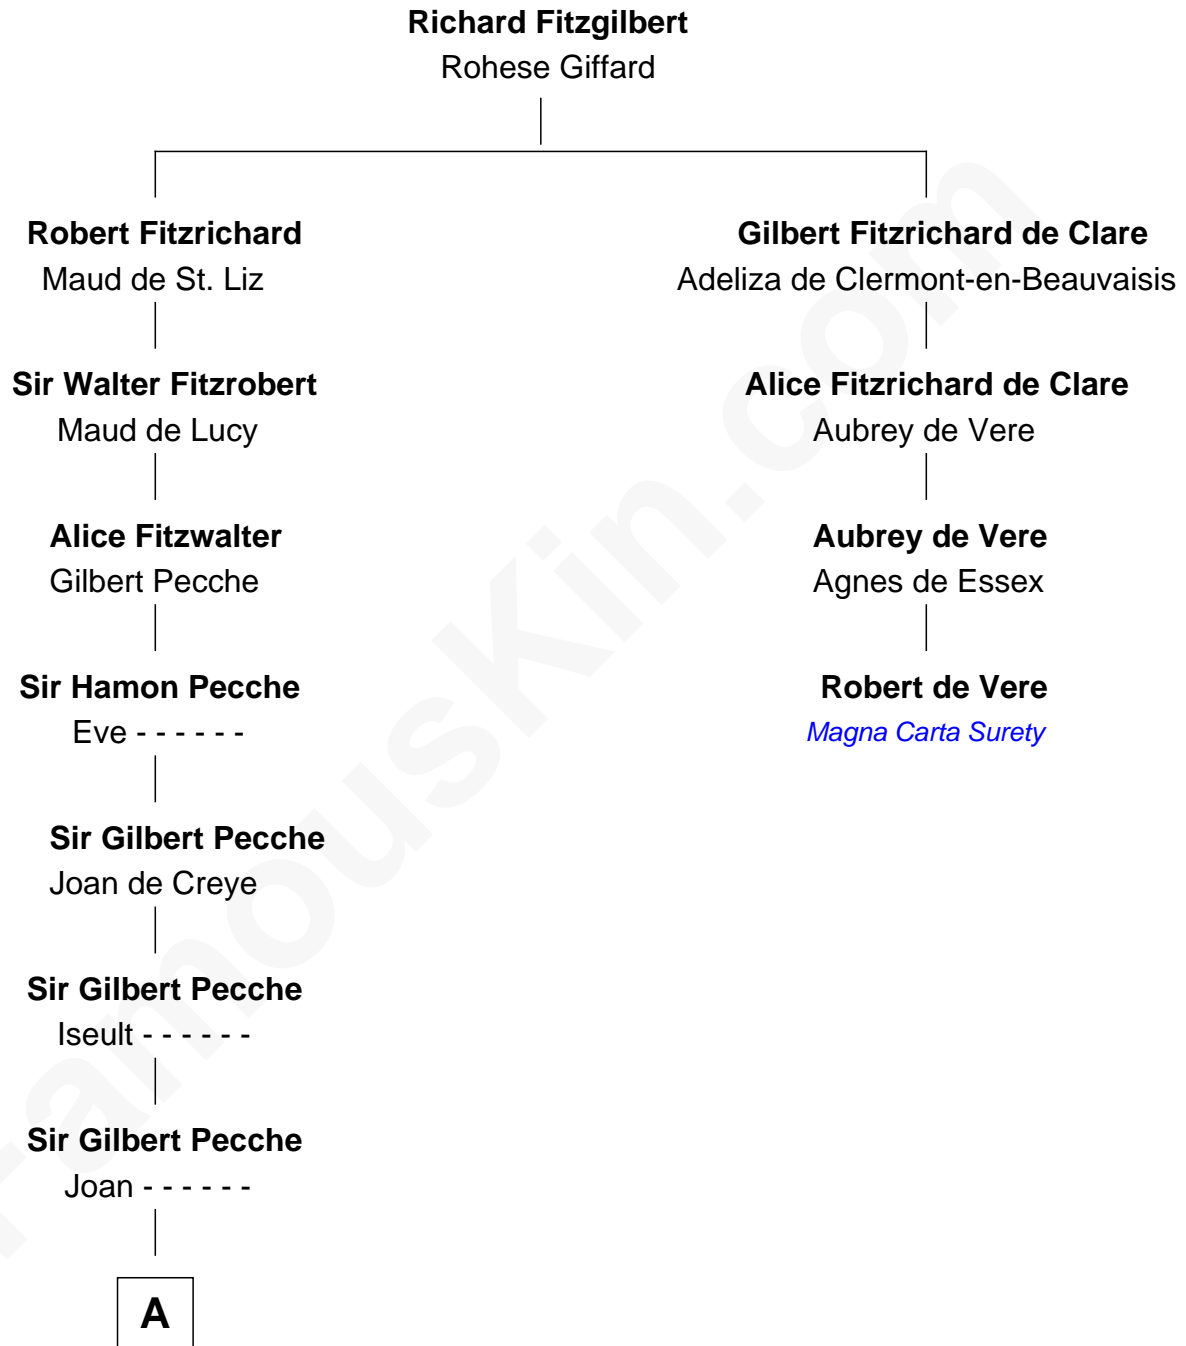

FamousKin.com

Relationship Chart of

William Lawrence

(c1622 - 1679/80) Planter passenger 1635

3rd cousin 13 times removed of

Robert de Vere

Magna Carta Surety

A