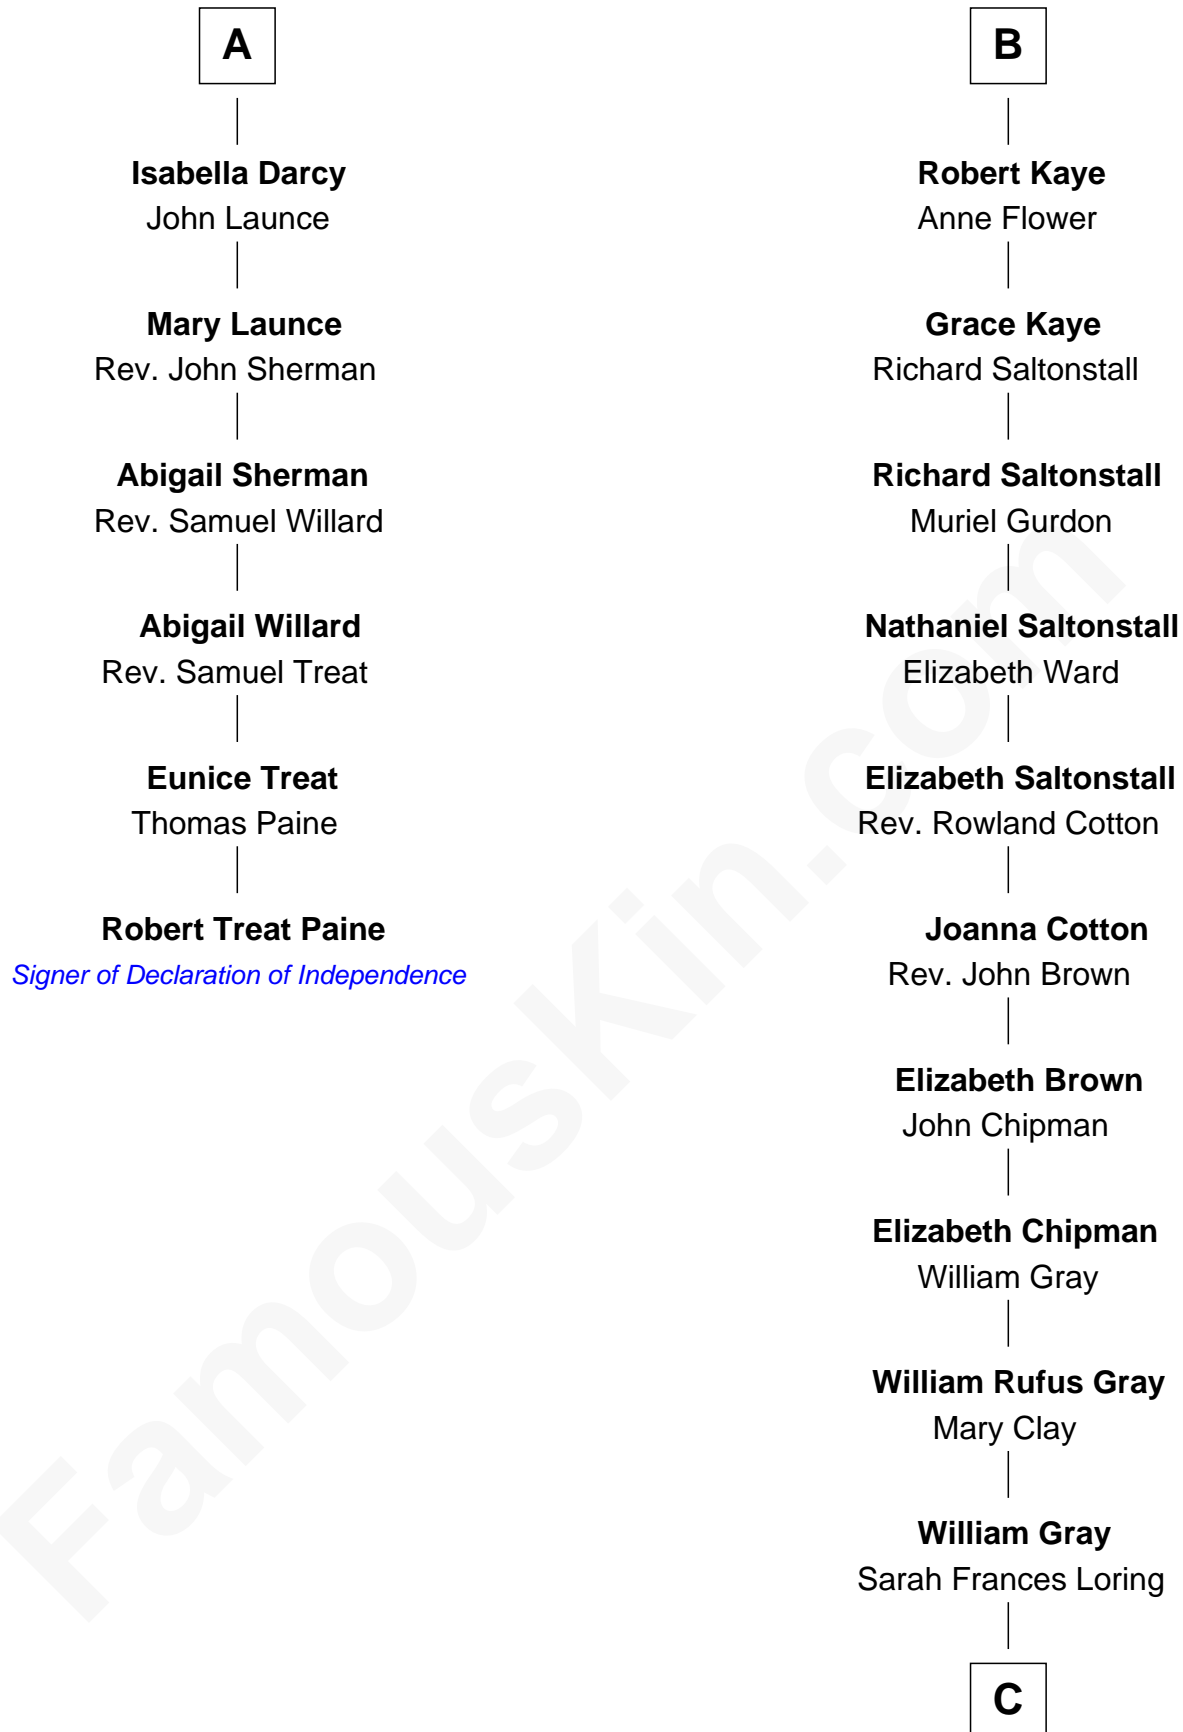

FamousKin.com

Relationship Chart of

Robert Treat Paine

Signer of the Declaration of Independence

12th cousin 8 times removed of

Story Musgrave
NASA Astronaut

Sir Robert de Ferrers
Joan Beaufort

Elizabeth Ferrers
Sir John de Greystoke

John Neville
Elizabeth Newmarch

Jane de Neville
Sir William Gascoigne

Sir William Gascoigne
Margaret Percy

Dorothy Gascoigne
Sir Ninian Markenfield

Alice Markenfield
Sir Robert Mauleverer

Dorothy Mauleverer
John Kaye

B

C

Edward Gray

Elizabeth Gray Story

Marguerite Gray

John Butler Swann

Marguerite Swann

Percy Musgrave

Story Musgrave

NASA Astronaut

FamousKin.com