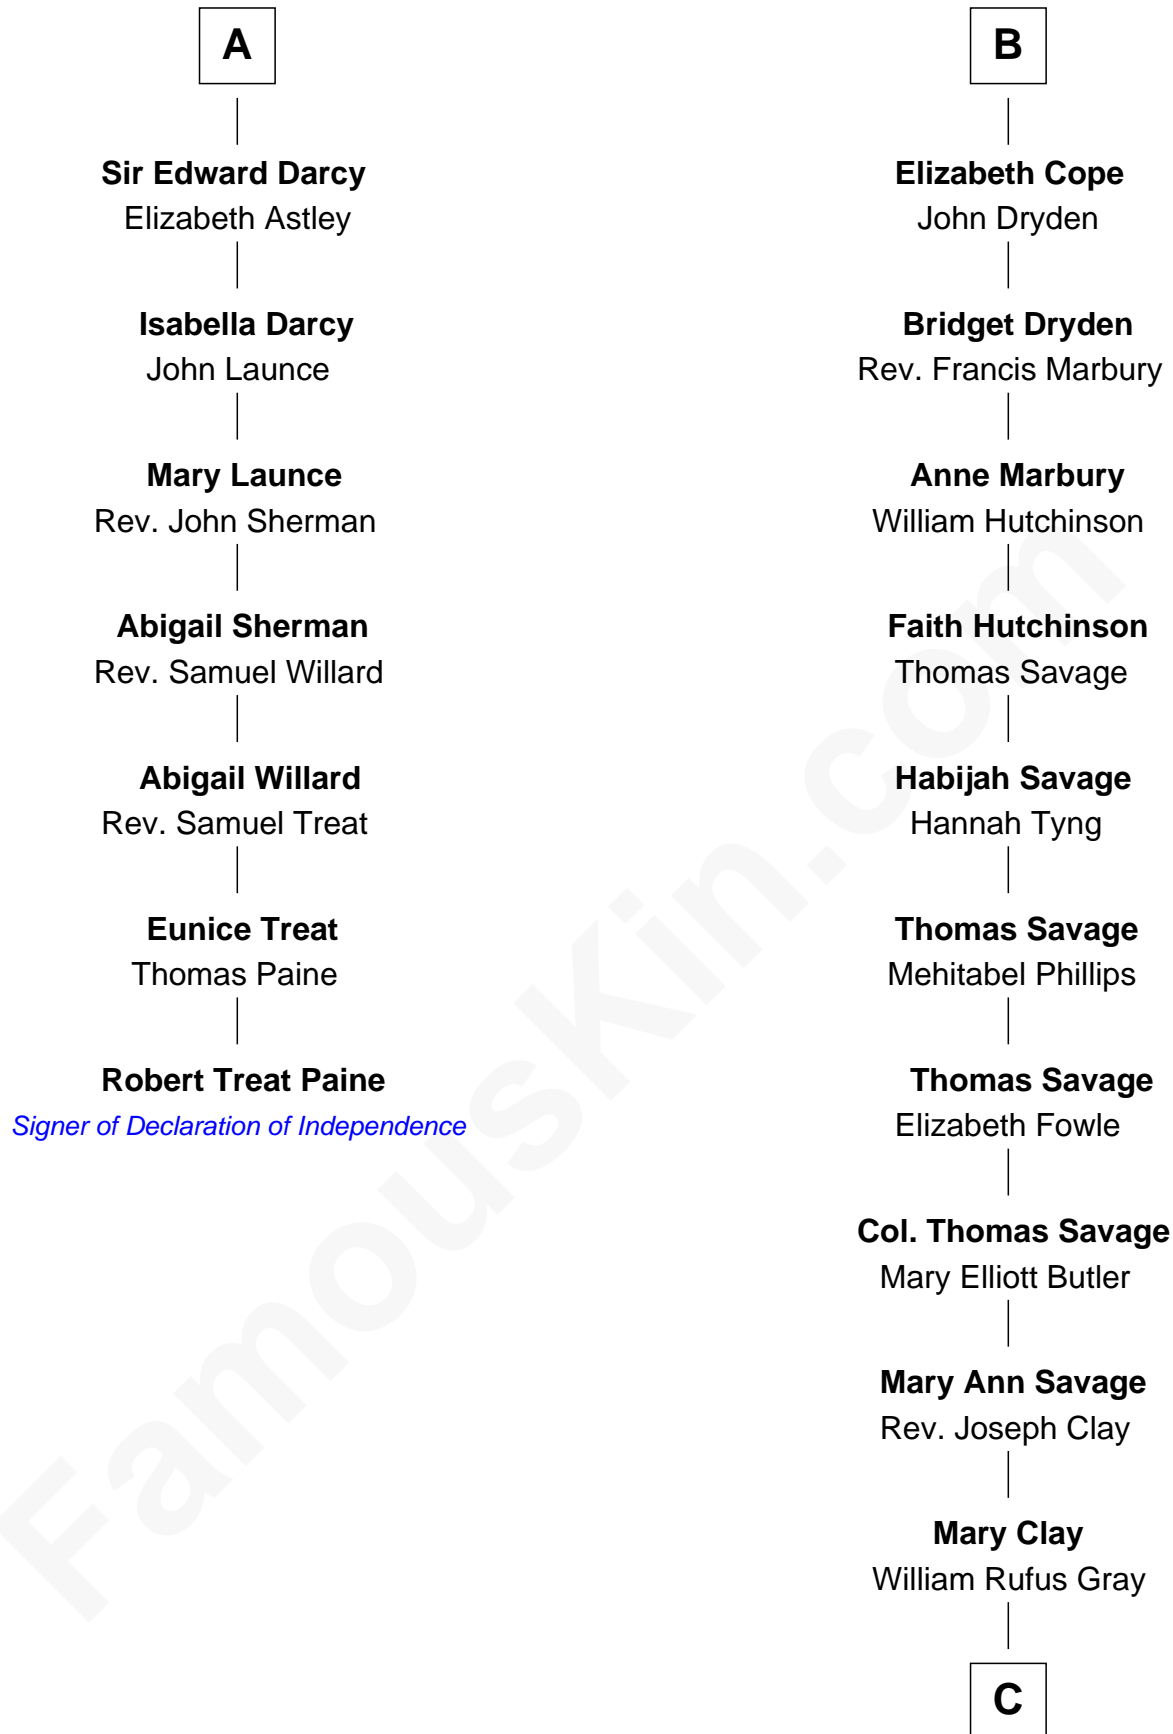

FamousKin.com

Relationship Chart of

Robert Treat Paine

Signer of the Declaration of Independence

13th cousin 8 times removed of

Story Musgrave
NASA Astronaut

Sir Gilbert Talbot
Pernel le Boteler

Elizabeth Talbot
Sir Henry de Grey

Margaret de Grey
Sir John Darcy

John Darcy
Joan de Greystoke

Richard Darcy
Eleanor Scrope

Sir William Darcy
Eupheme Langton

Sir Thomas Darcy
Dowsabel Tempest

Sir Arthur Darcy
Mary Carew

A

Sir Richard Talbot
Ankaret le Strange

Mary Talbot
Sir Thomas Greene

Sir Thomas Greene
Phillippa Ferrers

Elizabeth Greene
William Raleigh

Sir Edward Raleigh
Margaret Verney

Sir Edward Raleigh
Anne Chamberlayne

Bridget Raleigh
Sir John Cope

B

C

|
William Gray

Sarah Frances Loring

|
Edward Gray

Elizabeth Gray Story

|
Marguerite Gray

John Butler Swann

|
Marguerite Swann

Percy Musgrave