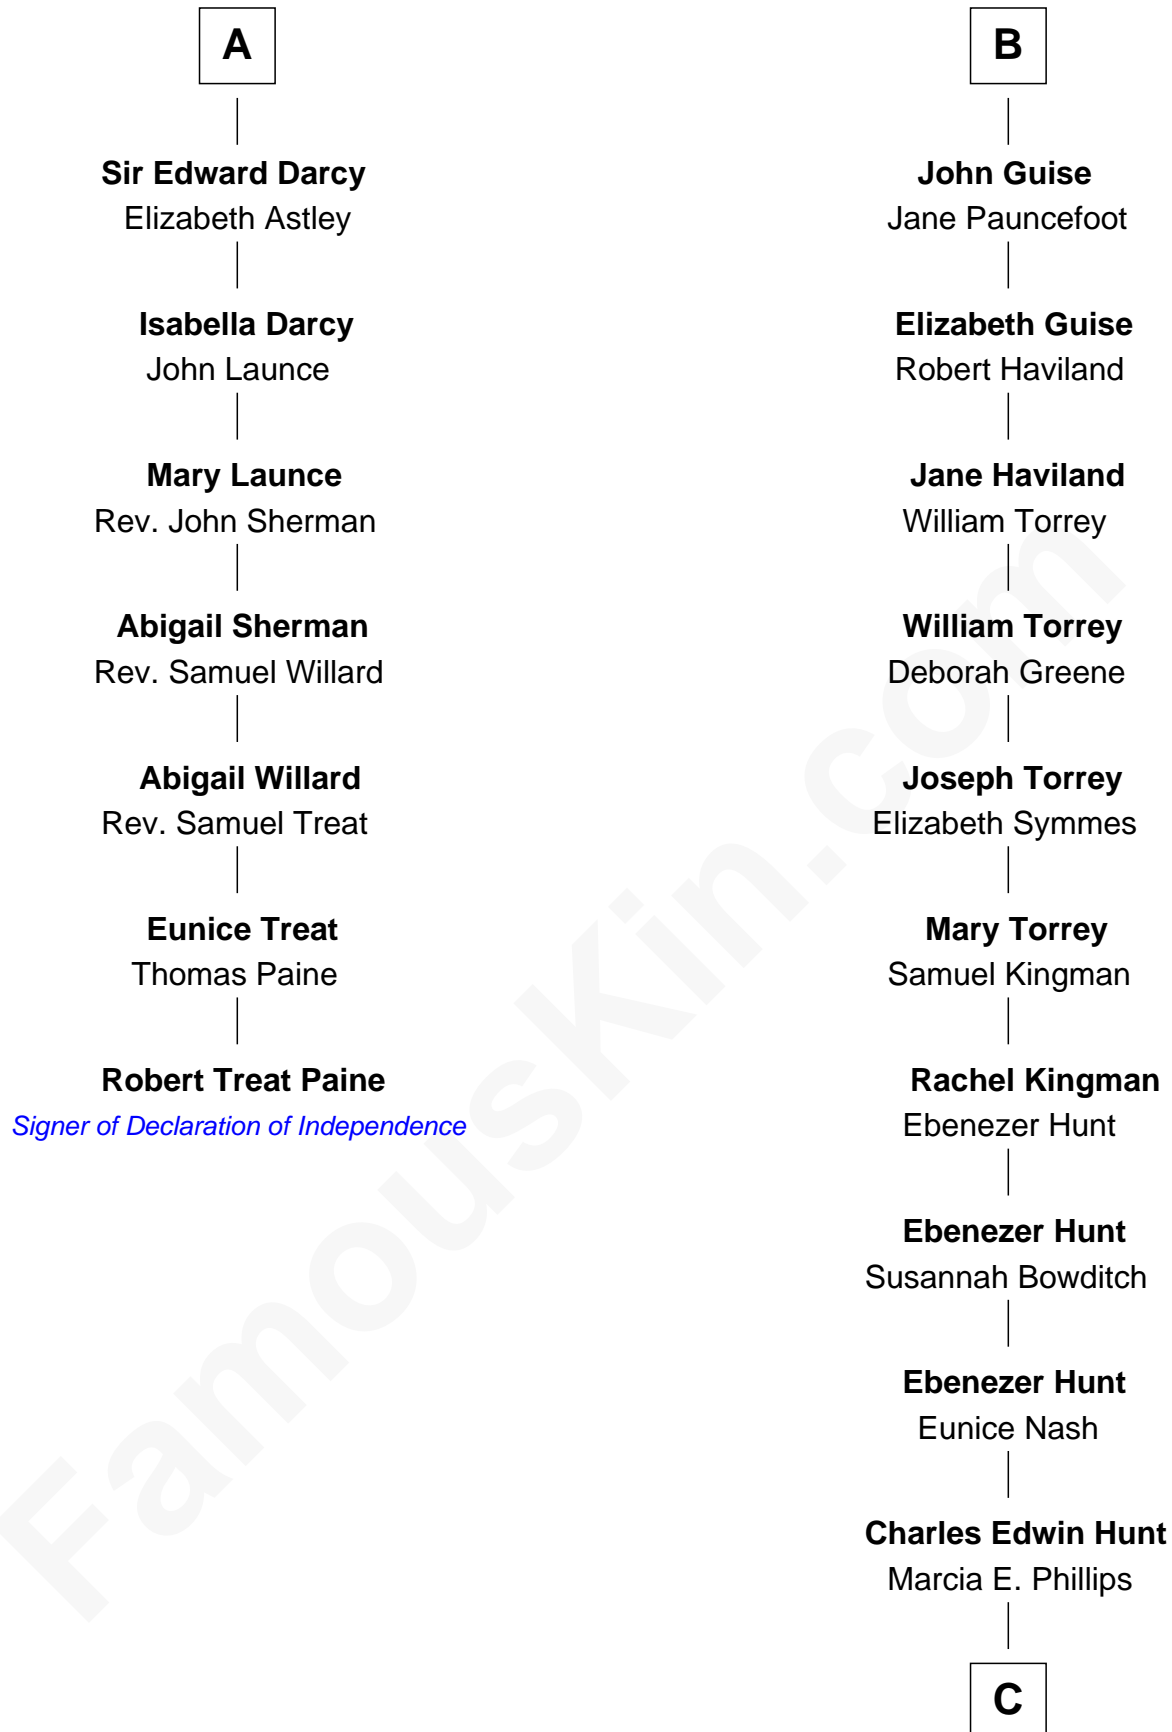

FamousKin.com

Relationship Chart of

Robert Treat Paine

Signer of the Declaration of Independence

13th cousin 7 times removed of

Linda Hunt

TV and Movie Actress

Sir William de Ros
Margery de Badlesmere

C

Charles Phillips Hunt

Ella Maria Read

Charles Edwin Hunt

Louise Phipps Davy

Raymond Davy Hunt

Elsie R. Doying

Linda Hunt