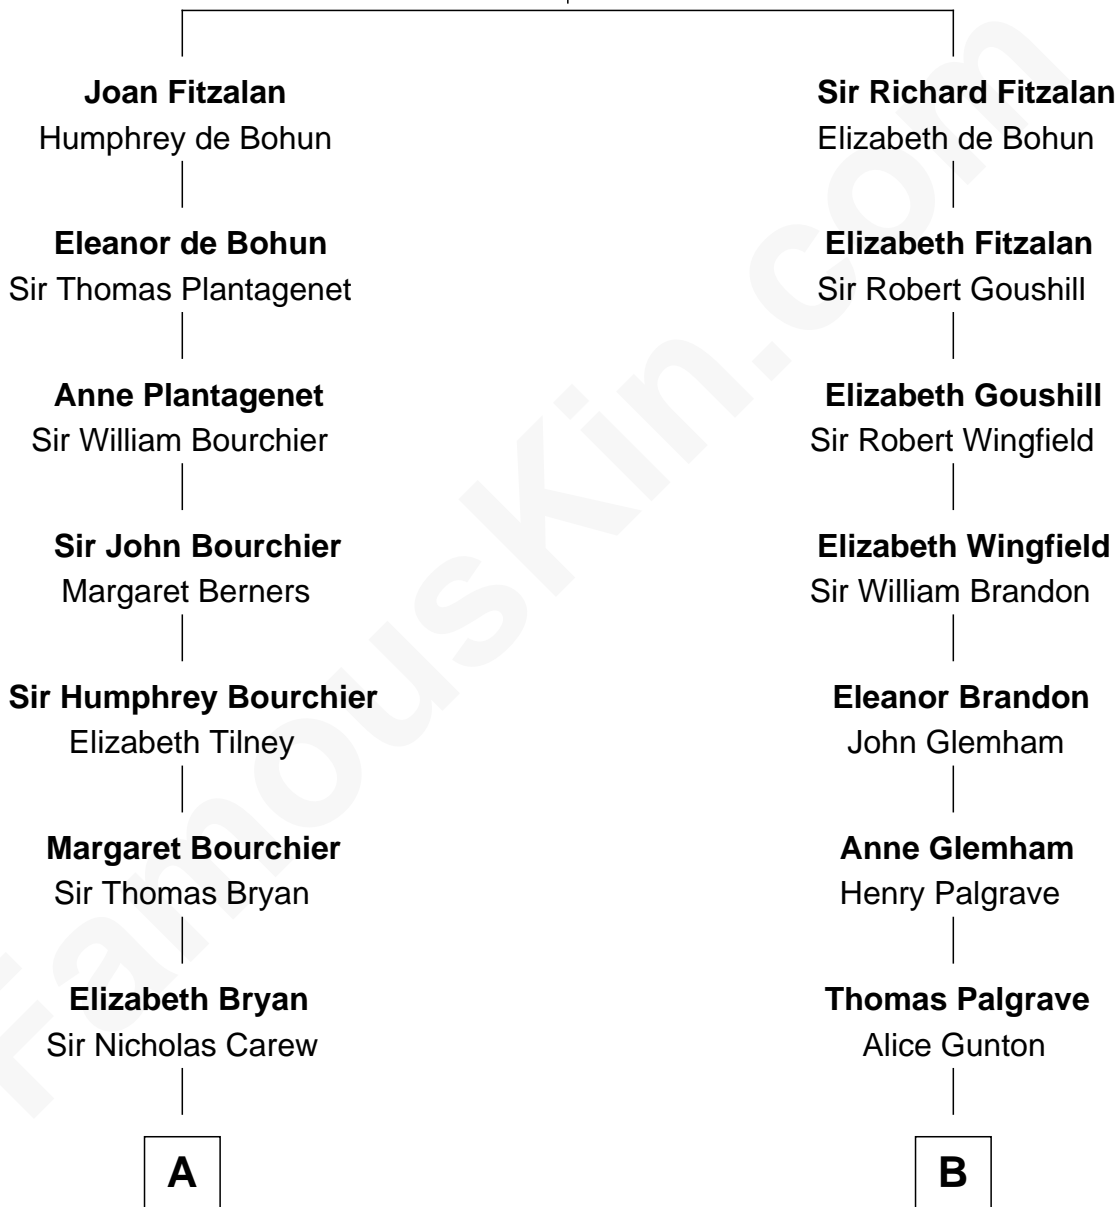

FamousKin.com

Relationship Chart of

Robert Treat Paine

Signer of the Declaration of Independence

14th cousin 5 times removed of

Linda Hunt

TV and Movie Actress

Richard Fitzalan
Eleanor Plantagenet