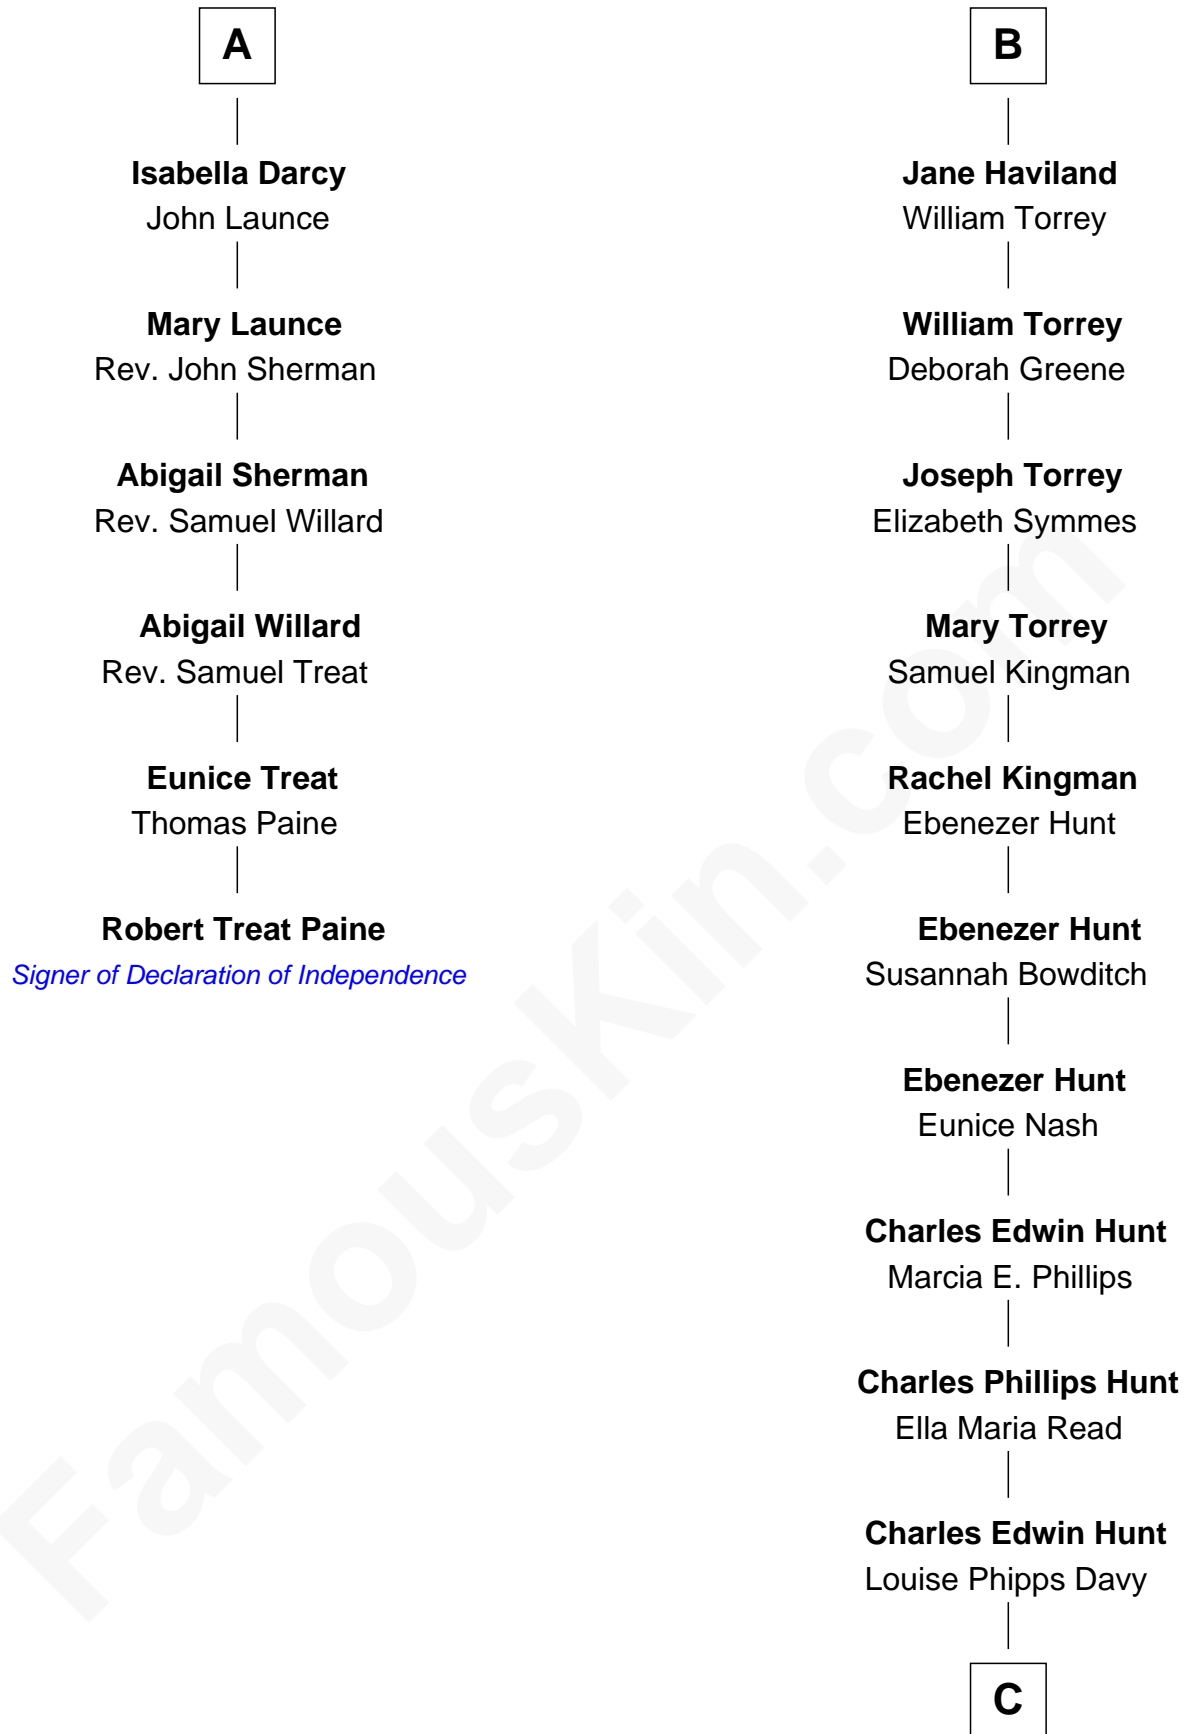

## Relationship Chart of

### Robert Treat Paine

*Signer of the Declaration of Independence*

12th cousin 6 times removed of

**Linda Hunt**

*TV and Movie Actress*

**C**

**Raymond Davy Hunt**

Elsie R. Doying