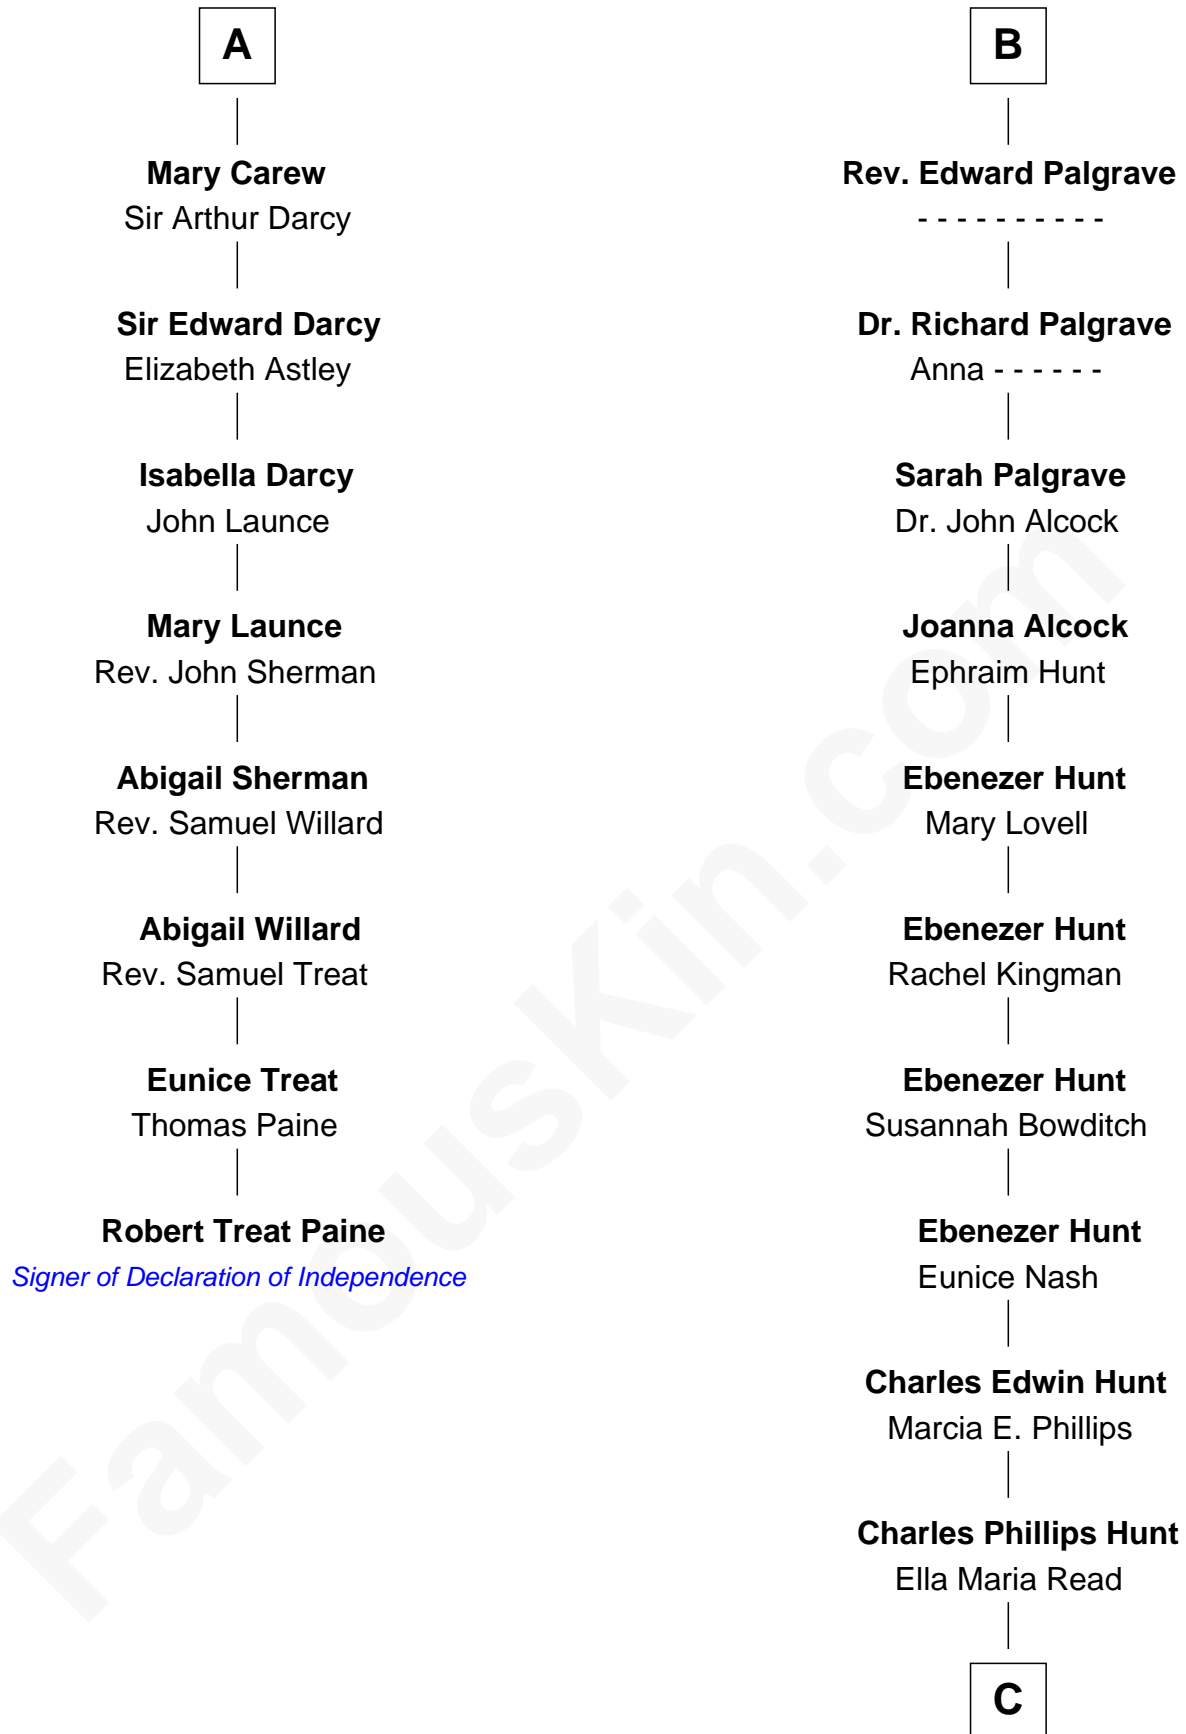

FamousKin.com

Relationship Chart of

Robert Treat Paine

Signer of the Declaration of Independence

14th cousin 5 times removed of

Linda Hunt

TV and Movie Actress

Sir William de Bohun
Elizabeth de Badlesmere