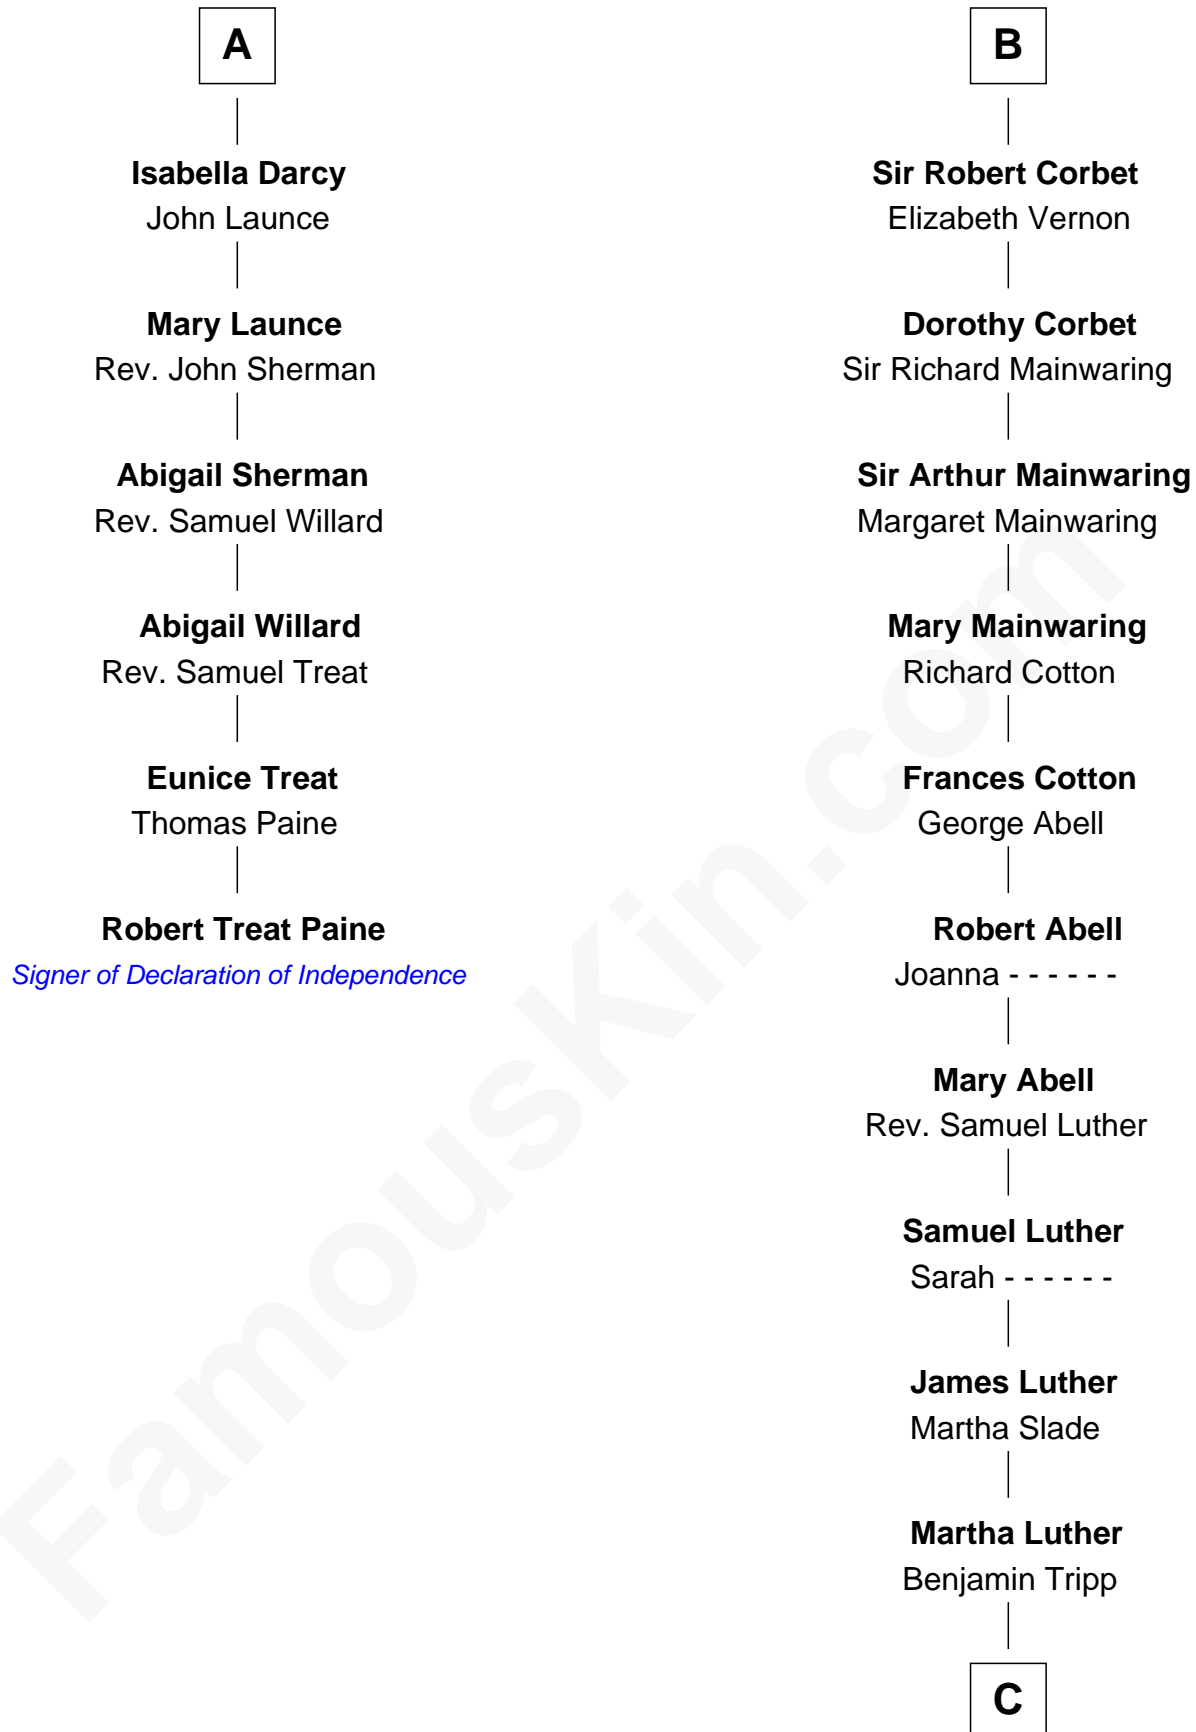

### Robert Treat Paine

*Signer of the Declaration of Independence*

12th cousin 9 times removed of

**Lizzie Borden**

*Accused Murderess*

**Sir Henry de Grey**  
Elizabeth Talbot

**Margaret de Grey**  
Sir John Darcy

**John Darcy**  
Joan de Greystoke

**Richard Darcy**  
Eleanor Scrope

**Sir William Darcy**  
Eupheme Langton

**Sir Thomas Darcy**  
Dowsabel Tempest

**Sir Arthur Darcy**  
Mary Carew

**Sir Edward Darcy**  
Elizabeth Astley

**A**

**Richard Grey**  
Blanche de la Vache

**Alice Grey**  
Sir William Burley

**Elizabeth Burley**  
Sir John Hopton

**Sir Walter Hopton**  
Joan Mortimer

**Sir Thomas Hopton**  
Eleanor Lucy

**Elizabeth Hopton**  
Sir Roger Corbet

**Sir Richard Corbet**  
Elizabeth Devereux

**B**

**C**

—  
**Susanna Tripp**

John Vinnicum

—  
**Sarah L. Vinnicum**

Joseph Morse

—  
**Anthony Morse**