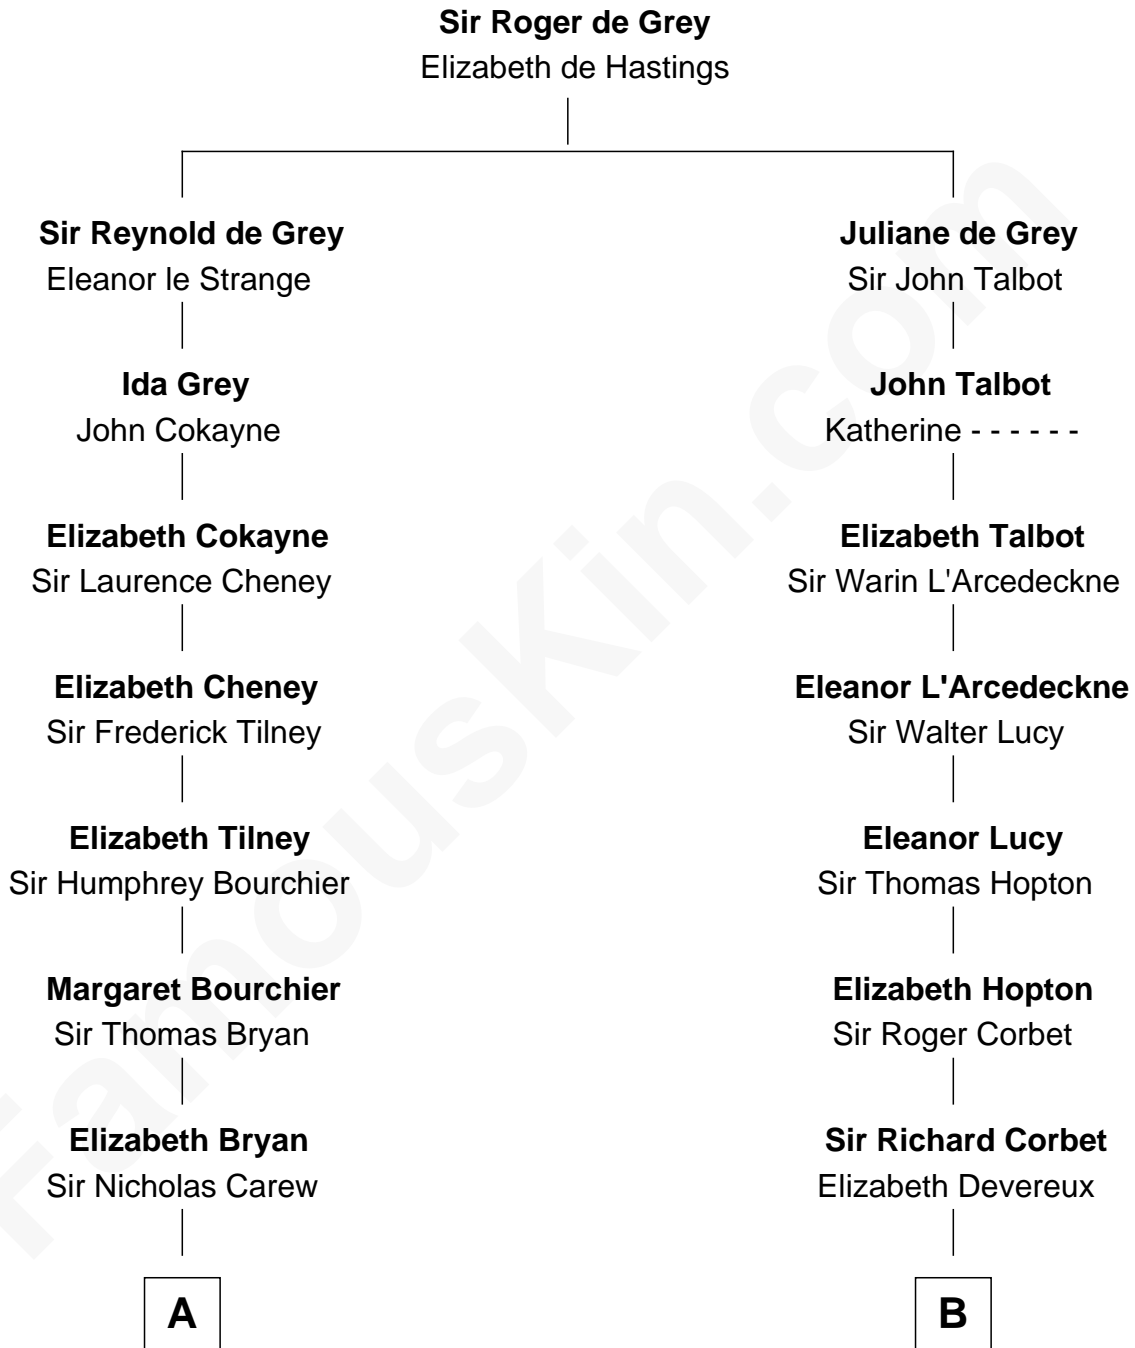

## Relationship Chart of

### Robert Treat Paine

*Signer of the Declaration of Independence*

14th cousin 7 times removed of

**Lizzie Borden**

*Accused Murderess*

**C**

—  
**Susanna Tripp**

John Vinnicum

—  
**Sarah L. Vinnicum**

Joseph Morse

—  
**Anthony Morse**

Rhoda Morrison

—  
**Sarah Anthony Morse**

Andrew Jackson Borden

—  
**Lizzie Borden**

*Accused Murderess*