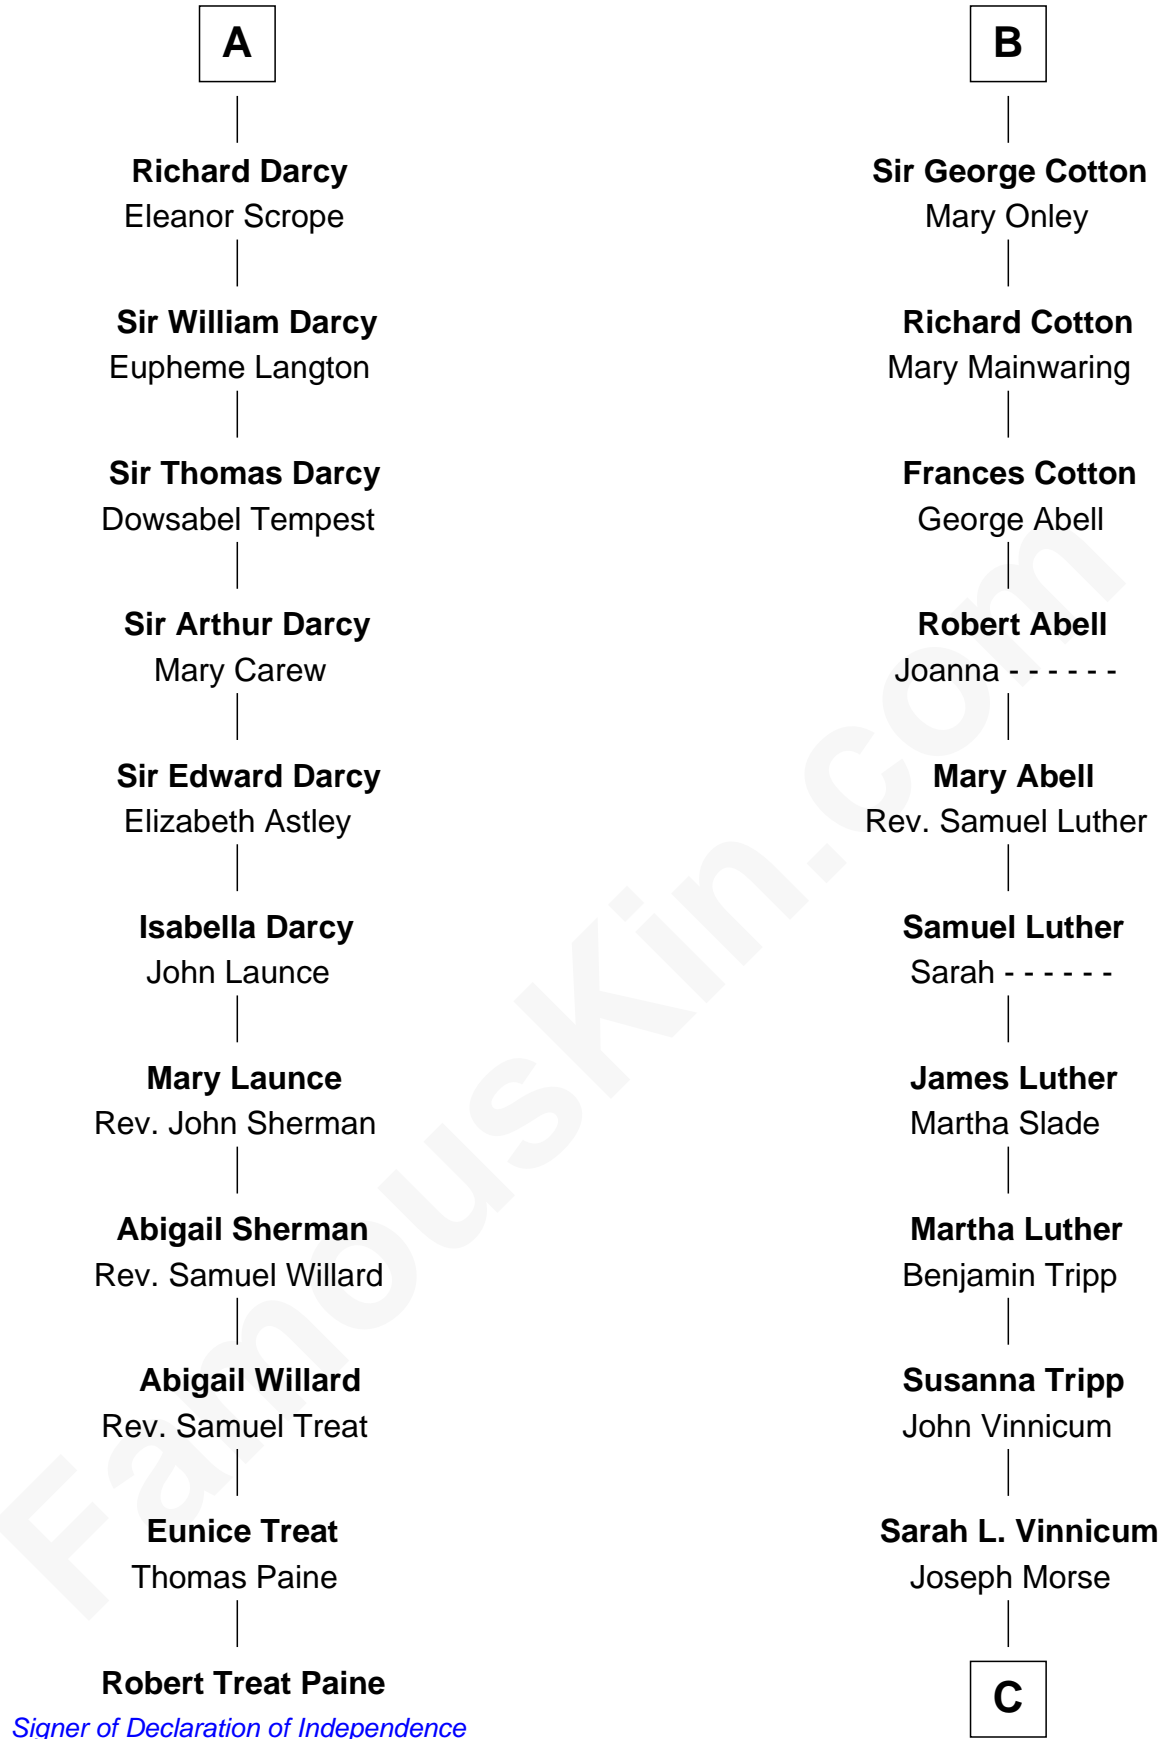

FamousKin.com

Relationship Chart of

Robert Treat Paine

Signer of the Declaration of Independence

17th cousin 2 times removed of

Lizzie Borden

Accused Murderess

Sir William de Ferrers

Elizabeth Berkeley

Sir John Sutton

Jane Sutton

Thomas Mainwaring

Cecily Mainwaring

John Cotton

B

C

Anthony Morse

Rhoda Morrison

Sarah Anthony Morse

Andrew Jackson Borden

Lizzie Borden

Accused Murderess

FamousKin.com