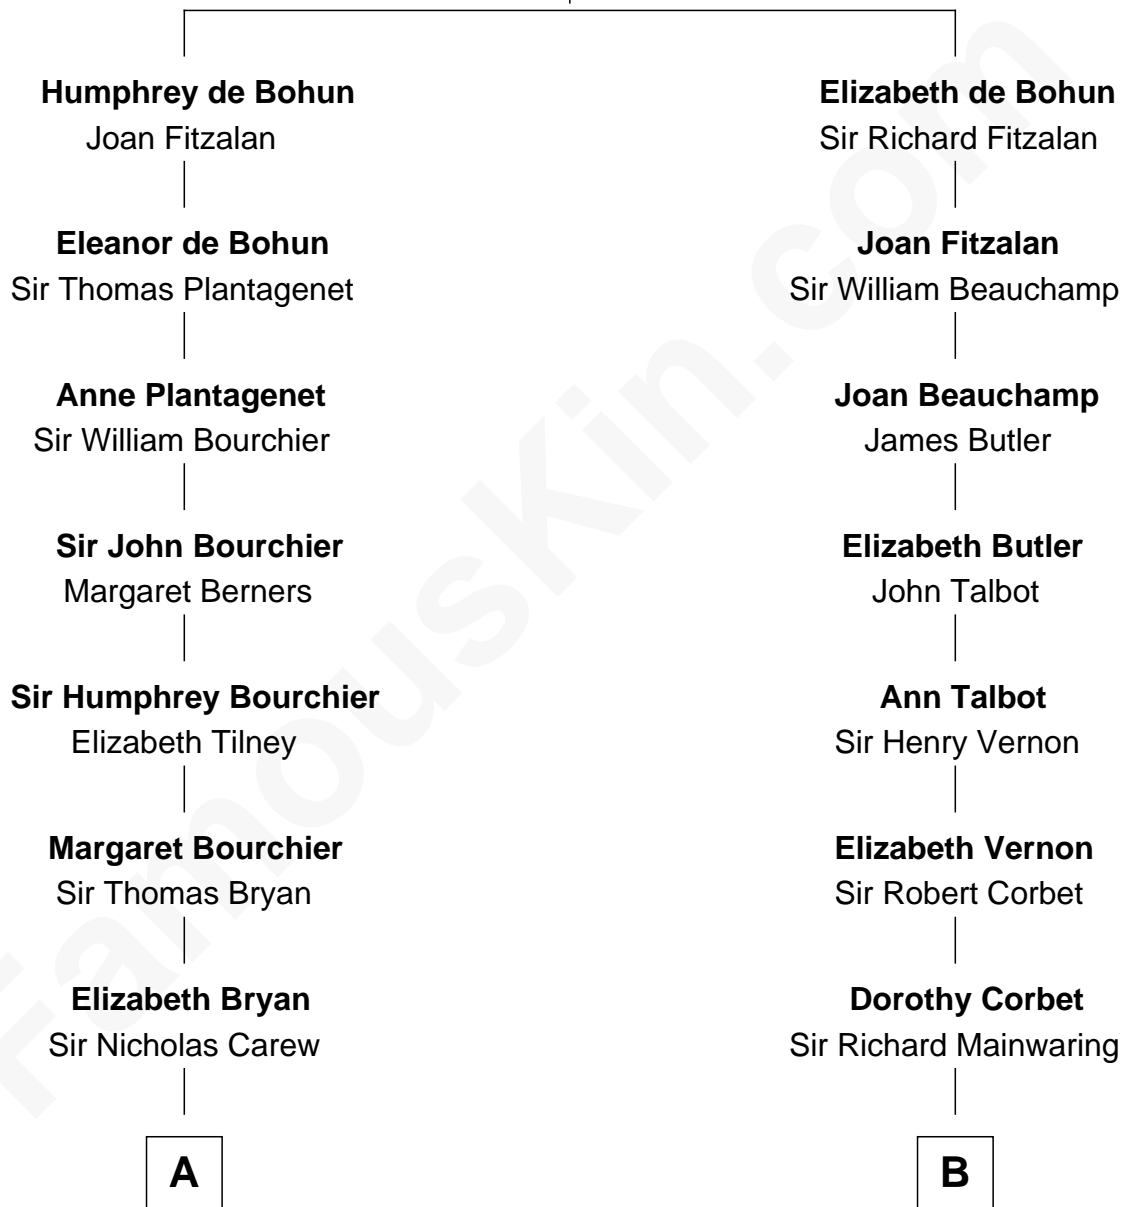

FamousKin.com

Relationship Chart of

Robert Treat Paine

Signer of the Declaration of Independence

14th cousin 5 times removed of

Lizzie Borden

Accused Murderess

Sir William de Bohun
Elizabeth de Badlesmere

C

Anthony Morse

Rhoda Morrison

Sarah Anthony Morse

Andrew Jackson Borden

Lizzie Borden

Accused Murderess

FamousKin.com