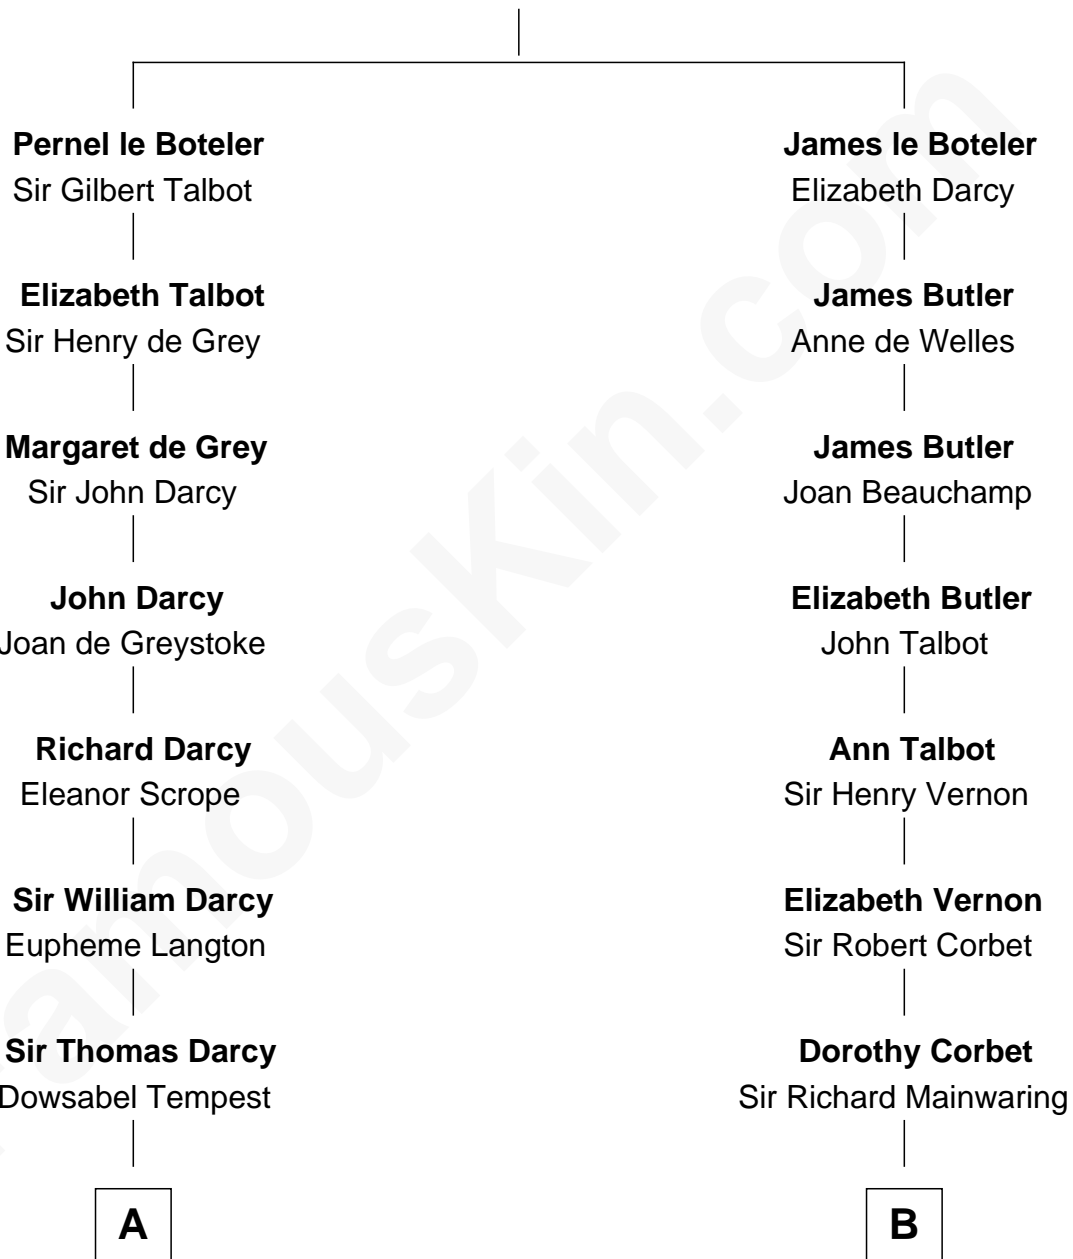

FamousKin.com

Relationship Chart of

Robert Treat Paine

Signer of the Declaration of Independence

14th cousin 5 times removed of

Lizzie Borden

Accused Murderess

Sir James le Boteler

Eleanor de Bohun

C

Anthony Morse

Rhoda Morrison

Sarah Anthony Morse

Andrew Jackson Borden

Lizzie Borden

Accused Murderess