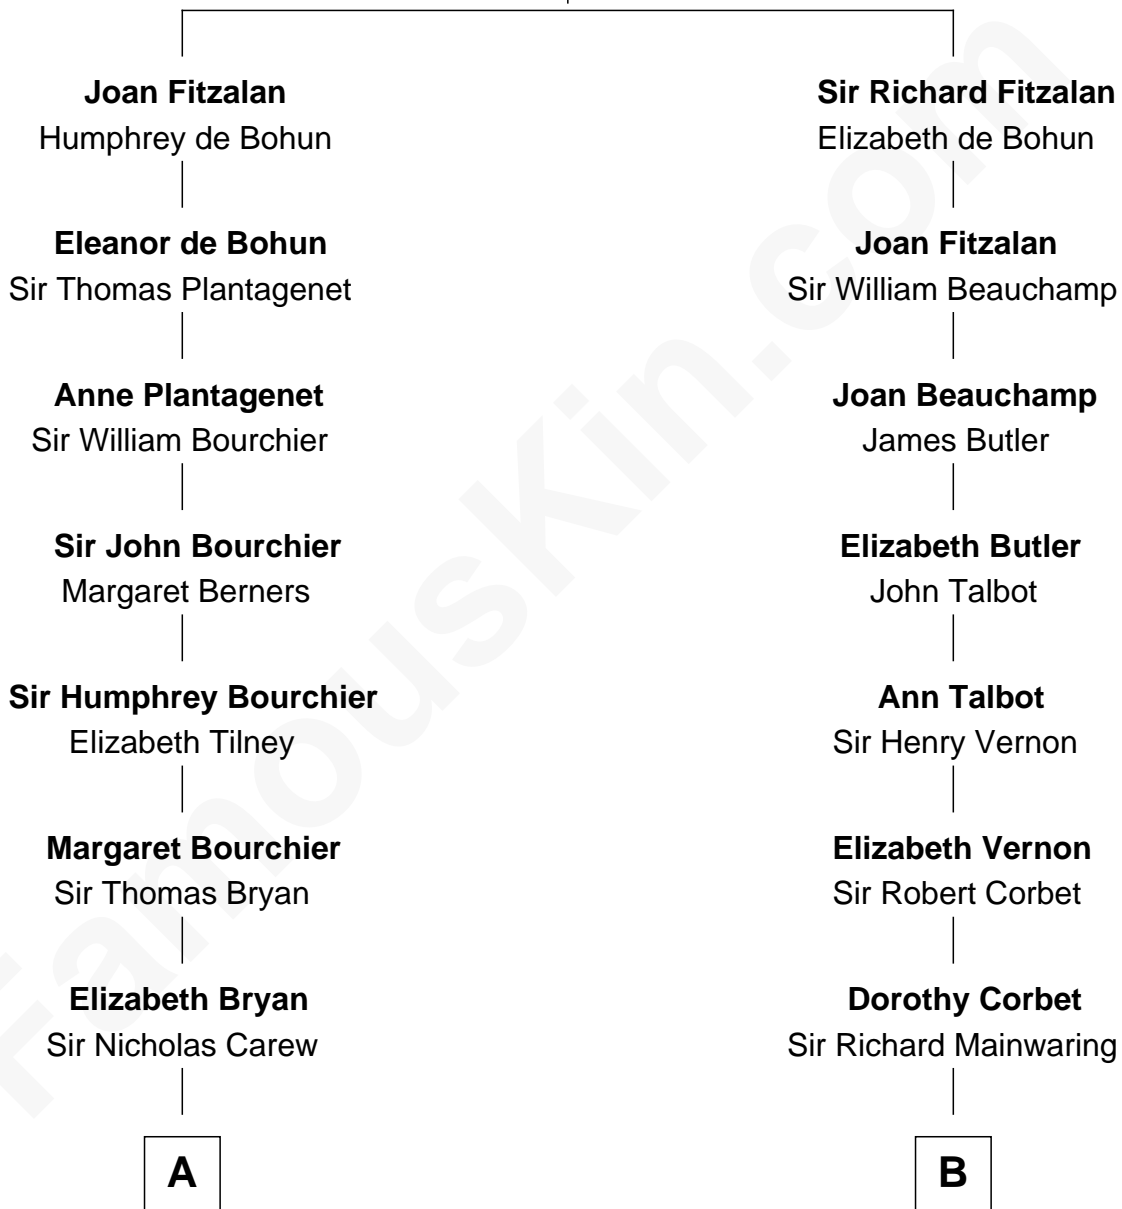

FamousKin.com

Relationship Chart of

Robert Treat Paine

Signer of the Declaration of Independence

14th cousin 6 times removed of

Elizabeth Montgomery
TV Actress - "Bewitched"

Richard Fitzalan
Eleanor Plantagenet

C

—
Nathan Barney

Mary A. Deverell

—
Mary Weed Barney

Henry Montgomery

—
Henry Montgomery

Elizabeth Bryan Allen

—
Elizabeth Montgomery

TV Actress - "Bewitched"