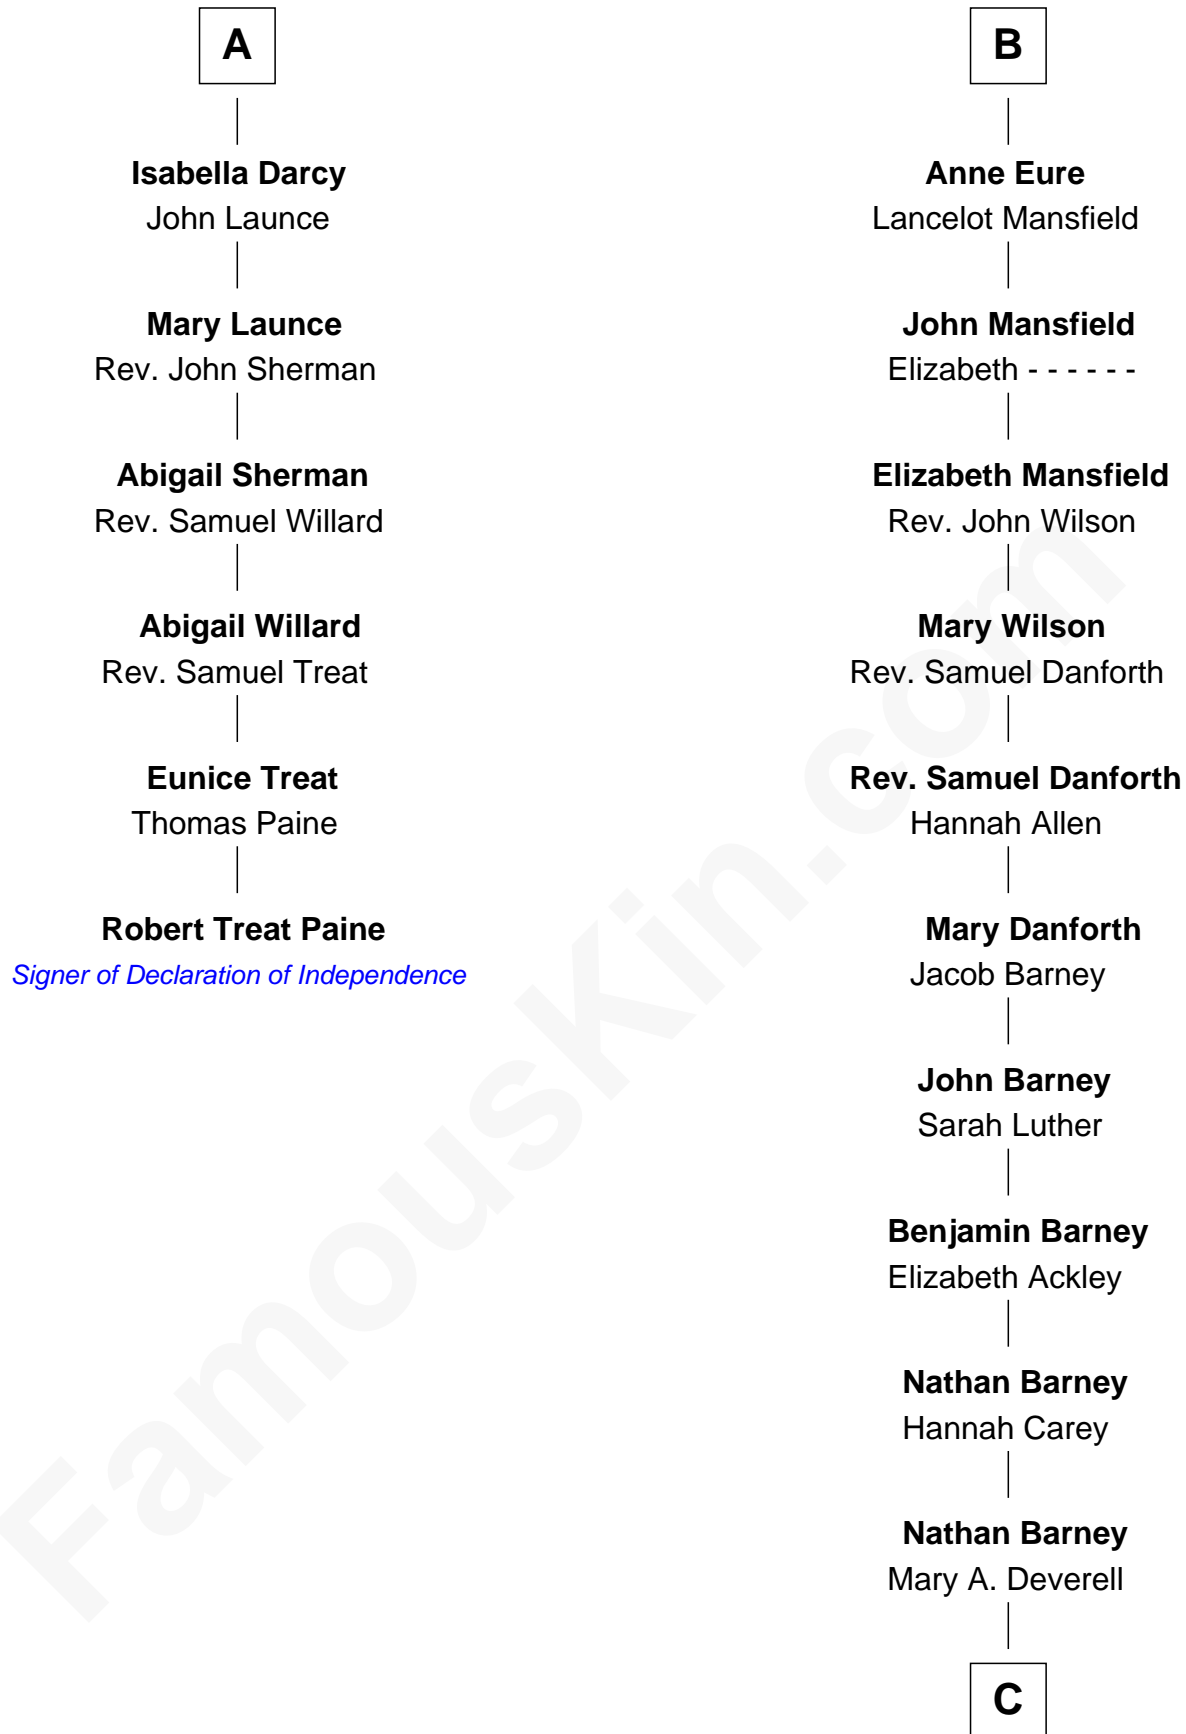

## Relationship Chart of

### Robert Treat Paine

Signer of the Declaration of Independence

12th cousin 7 times removed of

**Elizabeth Montgomery**  
TV Actress - "Bewitched"

**C**

—  
**Mary Weed Barney**

Henry Montgomery

—  
**Henry Montgomery**

Elizabeth Bryan Allen

—  
**Elizabeth Montgomery**

*TV Actress - "Bewitched"*

FamousKin.com