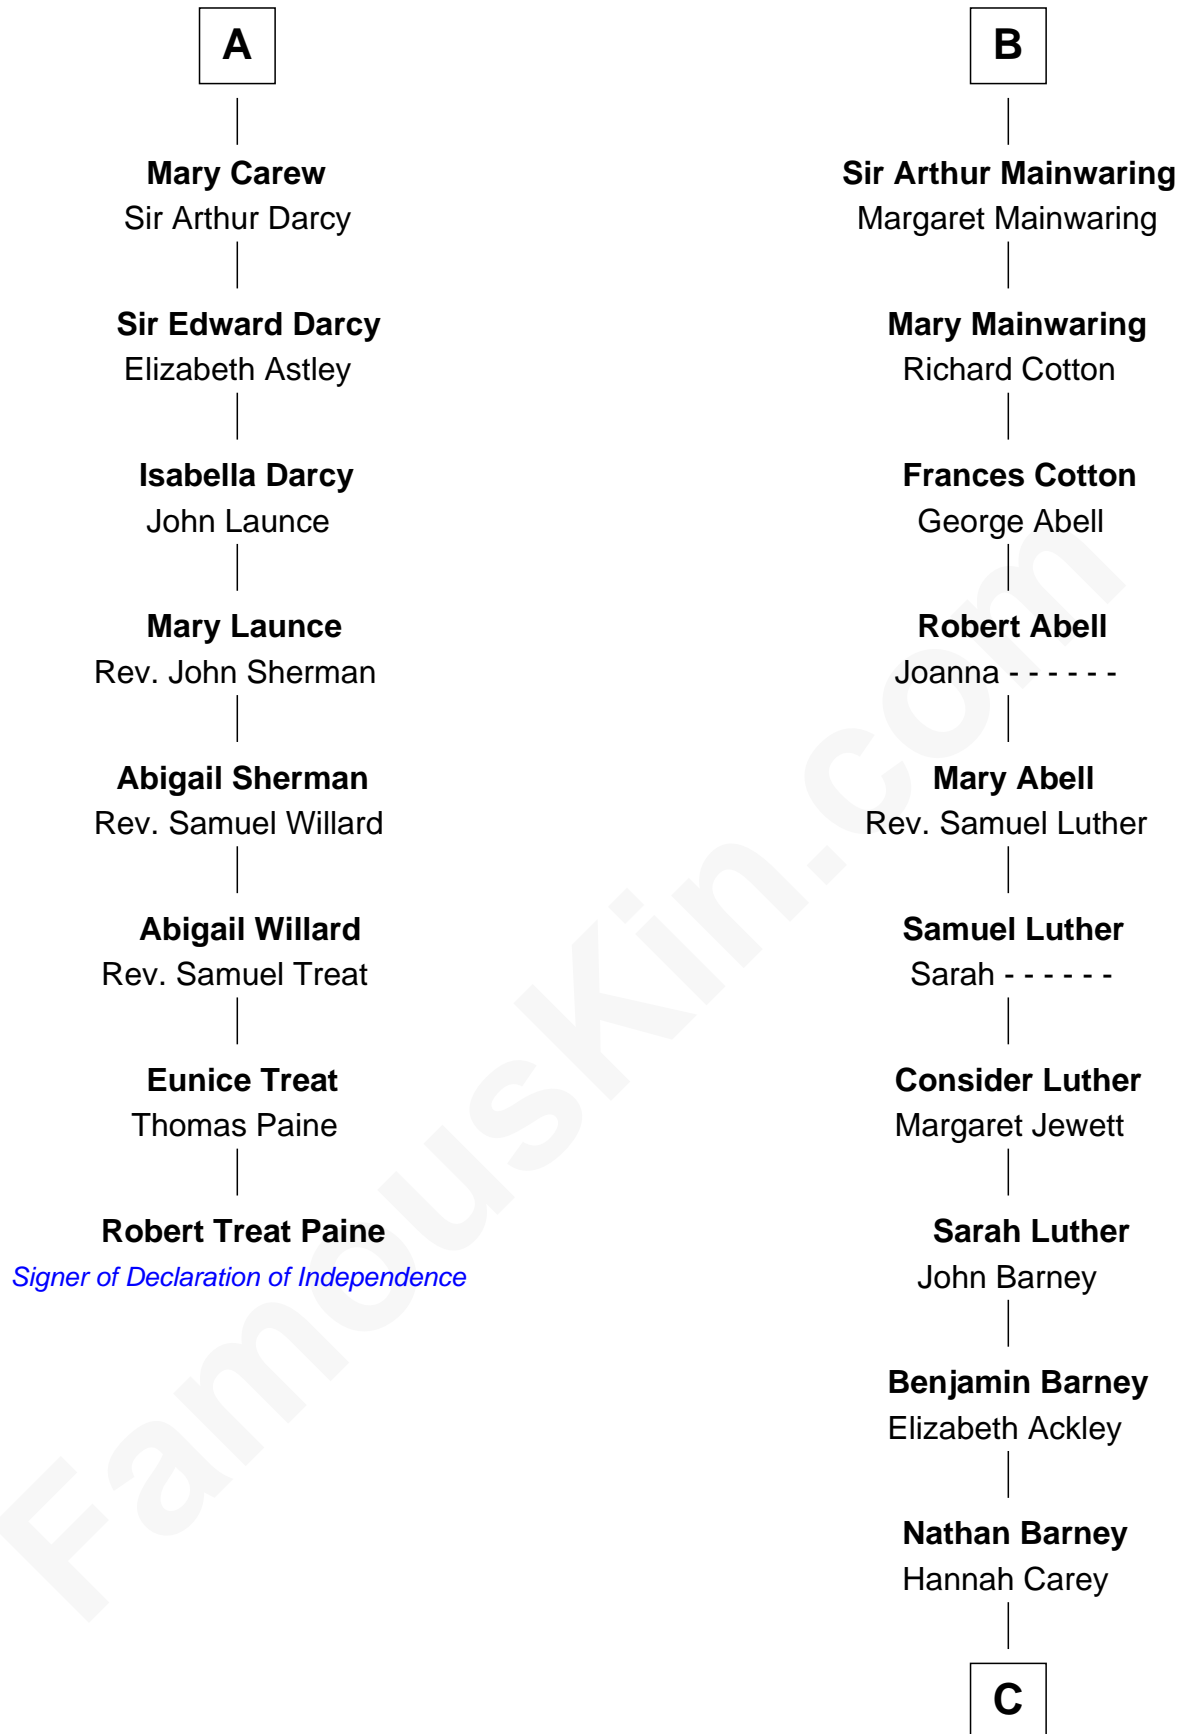

FamousKin.com

Relationship Chart of

Robert Treat Paine

Signer of the Declaration of Independence

14th cousin 6 times removed of

Elizabeth Montgomery
TV Actress - "Bewitched"

Sir William de Bohun
Elizabeth de Badlesmere

C

—
Nathan Barney

Mary A. Deverell

—
Mary Weed Barney

Henry Montgomery

—
Henry Montgomery

Elizabeth Bryan Allen

—
Elizabeth Montgomery

TV Actress - "Bewitched"