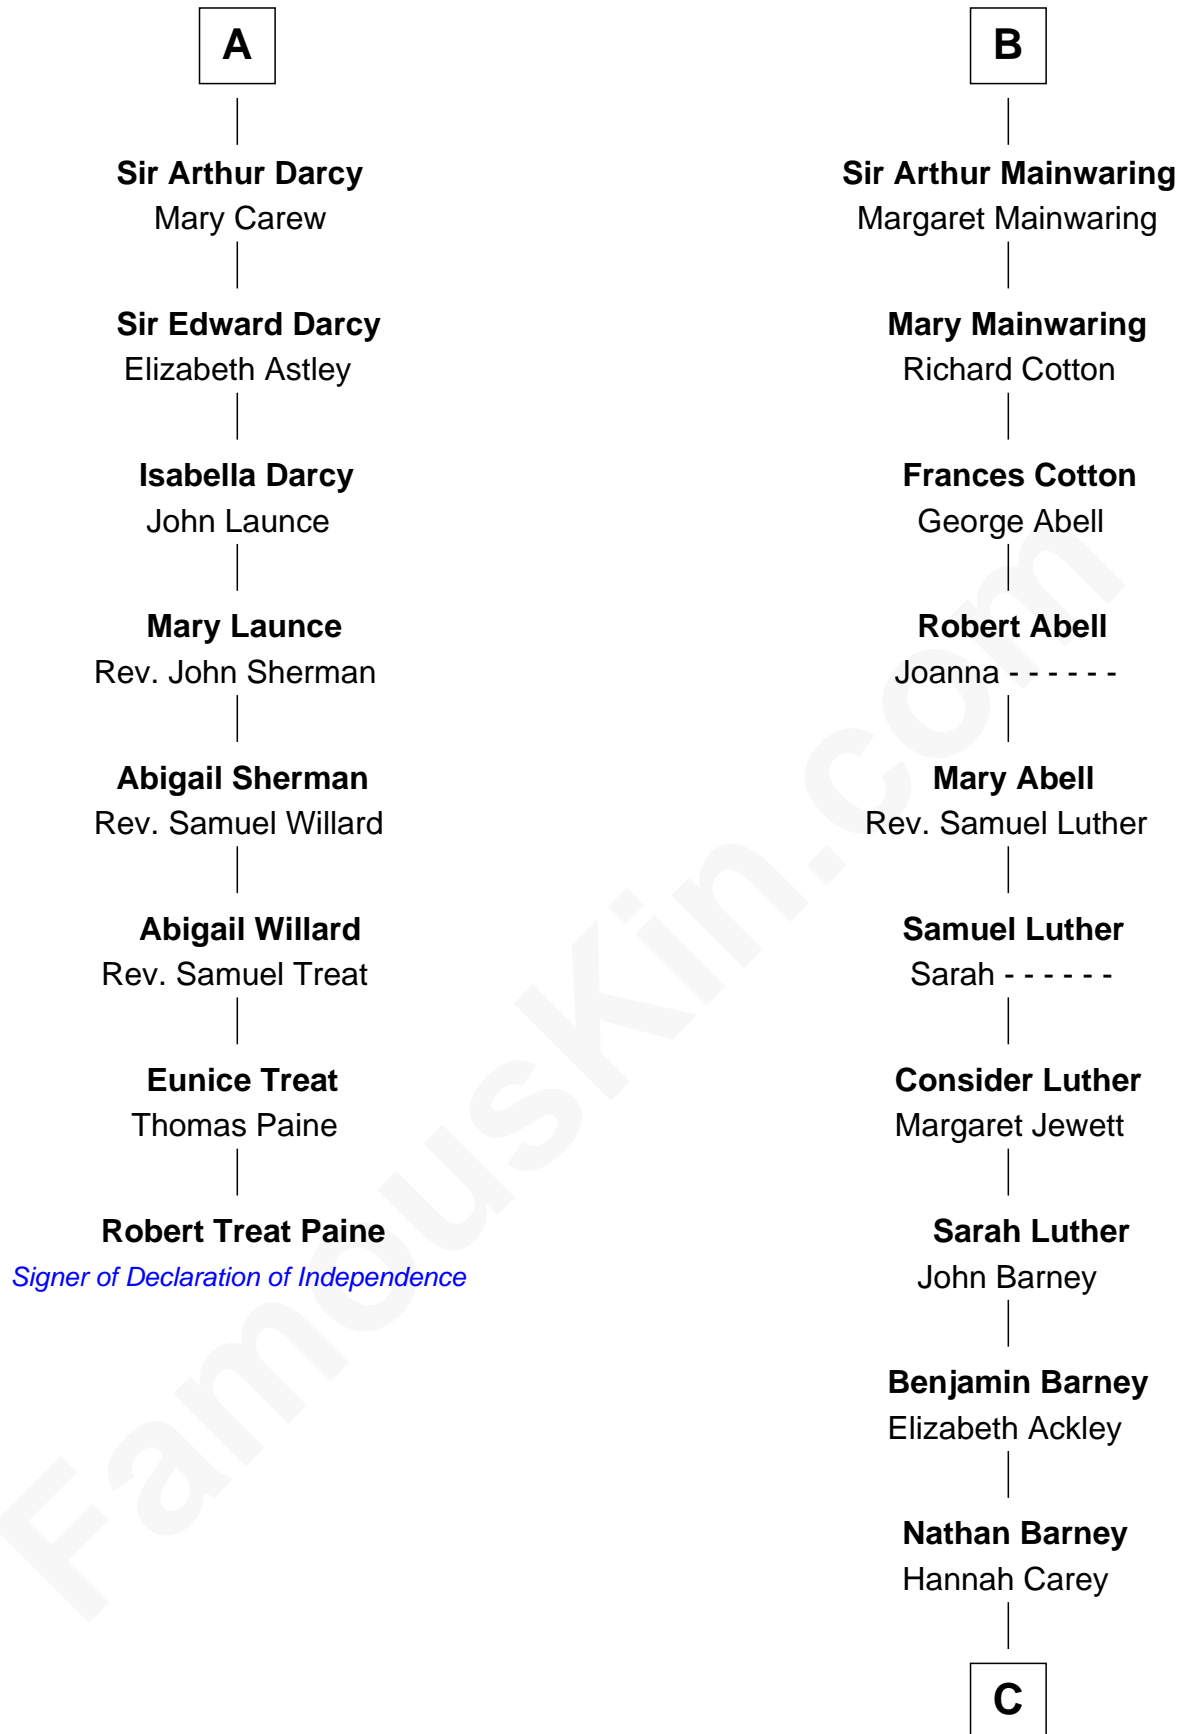

## Relationship Chart of

### Robert Treat Paine

Signer of the Declaration of Independence

14th cousin 6 times removed of

**Elizabeth Montgomery**  
TV Actress - "Bewitched"

**Sir James le Boteler**  
Eleanor de Bohun

**C**

**Nathan Barney**

Mary A. Deverell

**Mary Weed Barney**

Henry Montgomery

**Henry Montgomery**

Elizabeth Bryan Allen

**Elizabeth Montgomery**

*TV Actress - "Bewitched"*