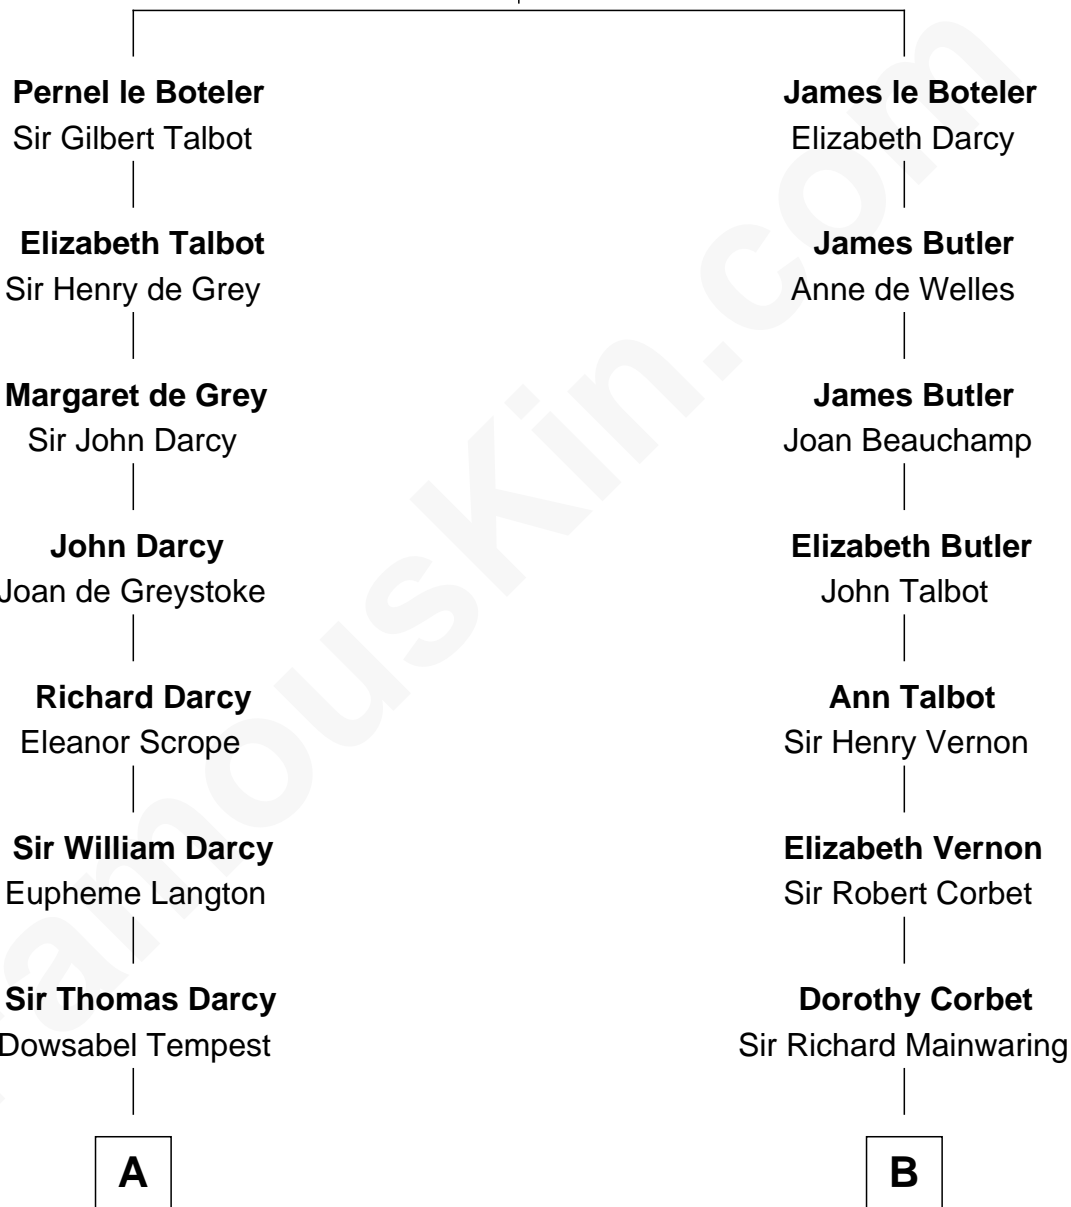

## Relationship Chart of

### Robert Treat Paine

Signer of the Declaration of Independence

14th cousin 6 times removed of

**Elizabeth Montgomery**  
TV Actress - "Bewitched"

**Sir James le Boteler**  
Eleanor de Bohun

**C**

**Nathan Barney**

Mary A. Deverell

**Mary Weed Barney**

Henry Montgomery

**Henry Montgomery**

Elizabeth Bryan Allen

**Elizabeth Montgomery**

*TV Actress - "Bewitched"*